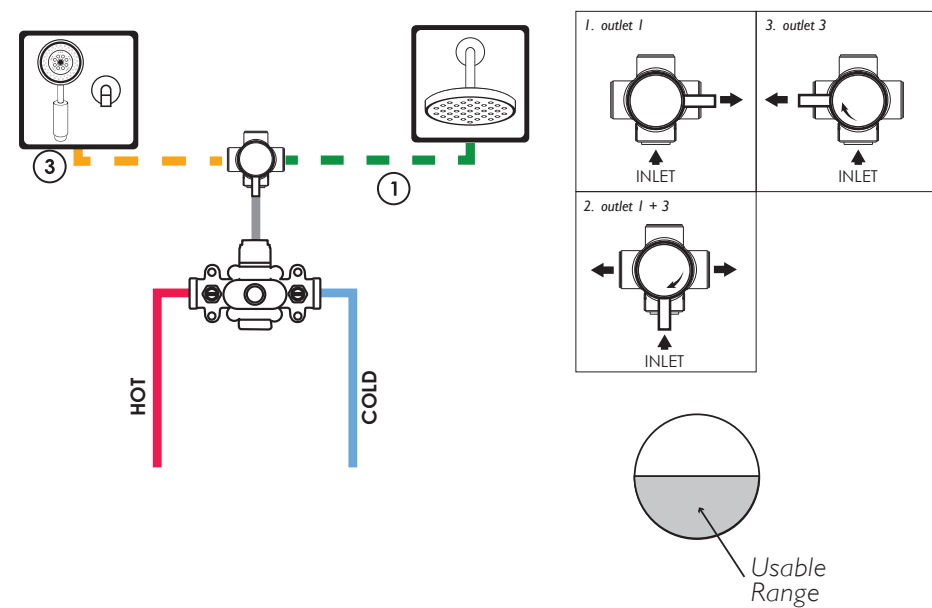

Optional Setup 1-707

Balance pressure 1-684 setup shown above.