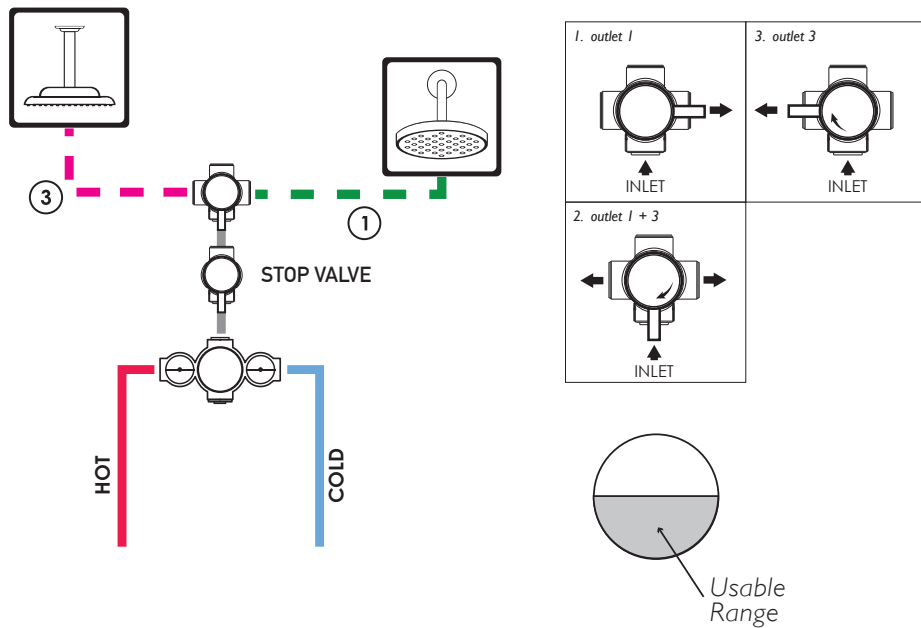

# 2 Function with Off 1-704

For use with 1-540 3/4" Thermostatic rough valve  
Not designed to be used with Balance Pressure valves.

# 3 Function with Off 1-705

For use with 1-540 3/4" Thermostatic rough valve  
Not designed to be used with Balance Pressure valves.

# 2 Function with Pause 1-706

For use with 1-684 BP rough valve

# 3 Function with Share 1-707

Thermostatic setup shown above. Stop valve required, sold separately.