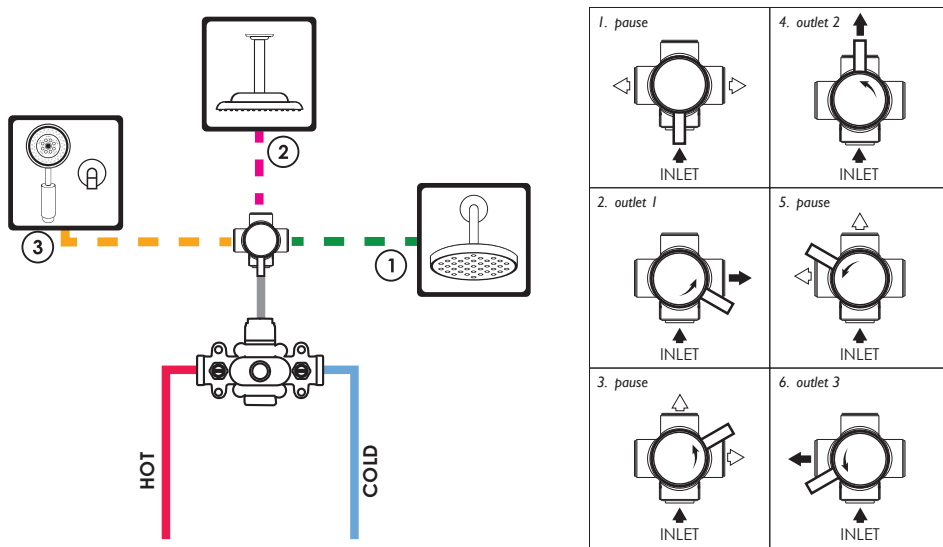

3 Function with Pause 1-703

For use with 1-684 BP rough valve