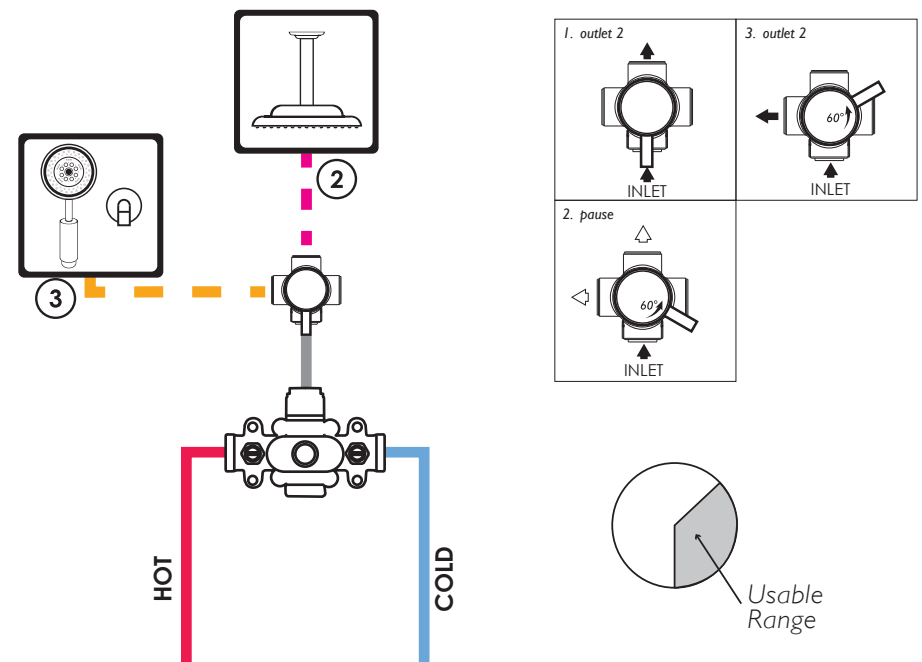

2 Function with Pause 1-706

For use with 1-684 BP rough valve