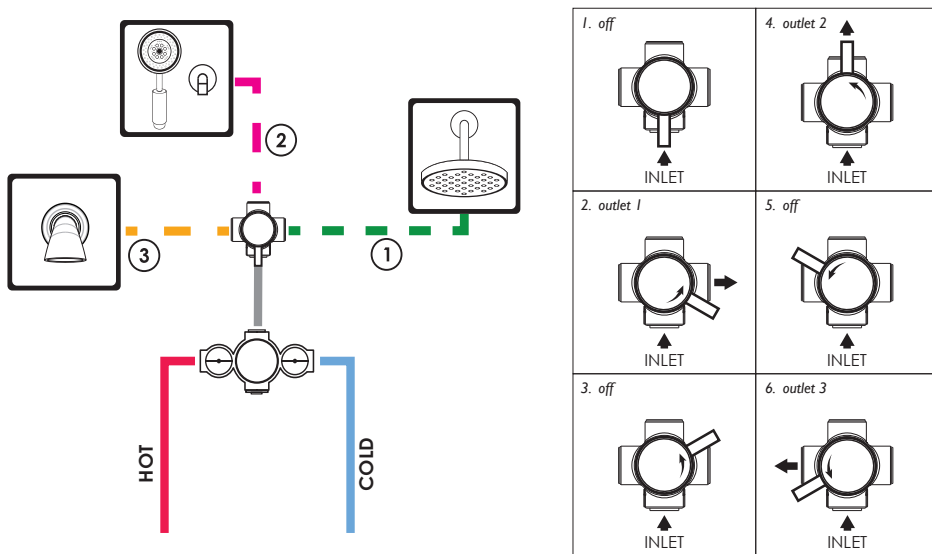

3 Function with Off 1-701

For use with 1-540 3/4" Thermostatic rough valve
Not designed to be used with Balance Pressure valves.