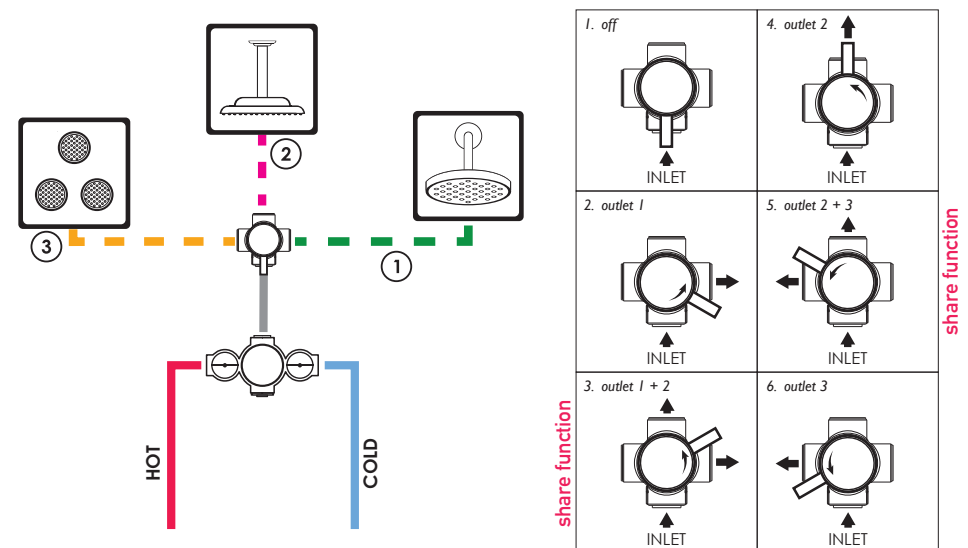

## Product Information

These new multifunction shower diverters control the flow and direction of water from a respective mixing valve to multiple shower outlets. This feature provides homeowners a variety of options and customization to build the shower of their dreams.

Shower trim sold separately.

- Robust 33mm cartridge with ceramic disk technology
- Solid forged brass construction for long-lasting durability
- Highly precise turning mechanism to set the position for each diverter function
- Universal 1/2" NPT connections
- IAPMO/cUPC and CEC listed

# 3 Function with Off 1-701

For use with 1-540 3/4" Thermostatic rough valve  
Not designed to be used with Balance Pressure valves.

# 5 Function with Off 1-702

For use with 1-540 3/4" Thermostatic rough valve  
Not designed to be used with Balance Pressure valves.