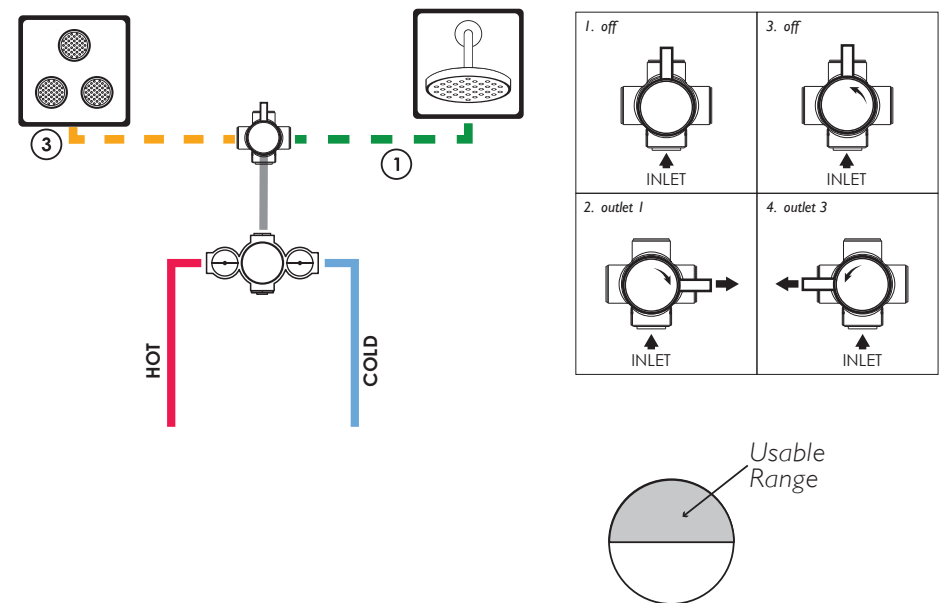

2 Function with Off 1-704

For use with 1-540 3/4" Thermostatic rough valve
Not designed to be used with Balance Pressure valves.