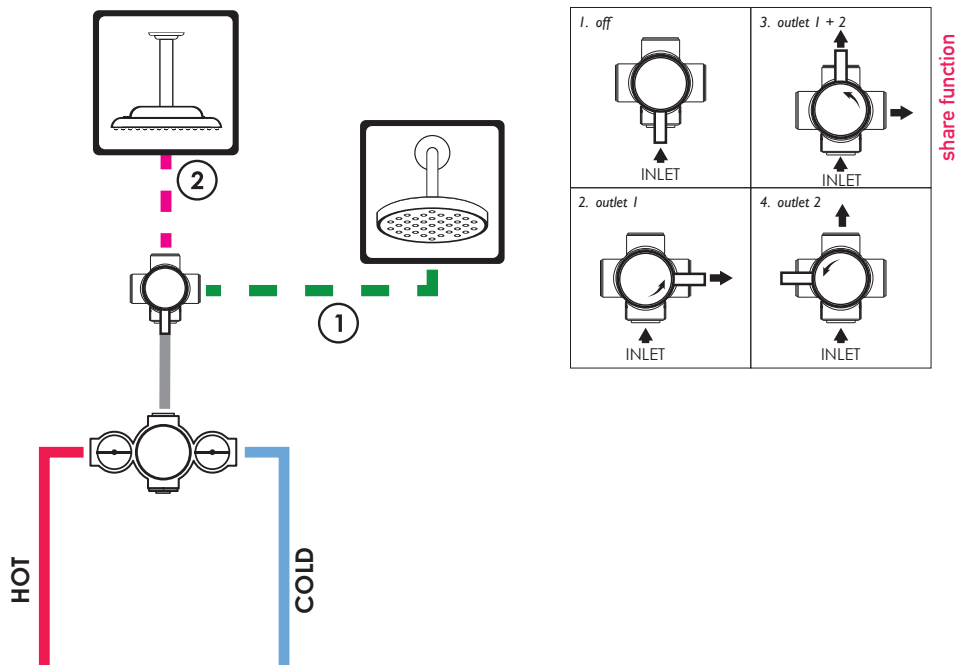

3 Function with Off 1-705

For use with 1-540 3/4" Thermostatic rough valve
Not designed to be used with Balance Pressure valves.