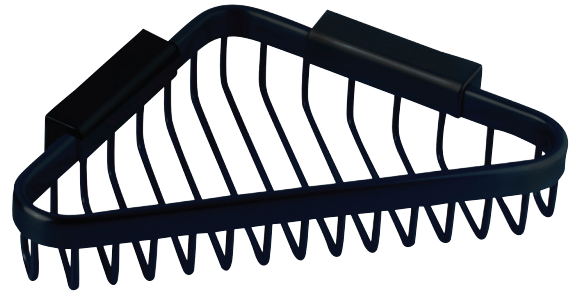

**NEW
PRODUCTS**

Introducing Matte Black Hotelier Baskets

550G/MB Soap Basket \$83

553G/MB 6" Corner Basket \$93

553DG*/MB 6" Deep Corner Basket \$101

*Not available in PN

554DG/MB 9" Deep Corner Basket \$156

GINGER[®]
Luxury For Your Lifestyle™

Available Finishes:

Matte Black (MB)
Polished Chrome (PC)
Polished Nickel (PN)
Satin Nickel (SN)