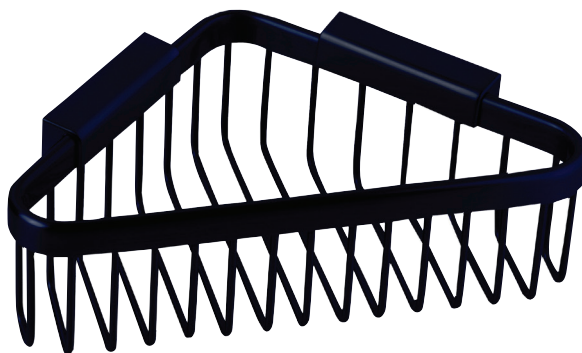

**NEW
PRODUCTS**

Introducing Matte Black Hotelier Baskets

550G/MB Soap Basket \$83

553G/MB 6" Corner Basket \$93

553DG*/MB 6" Deep Corner Basket \$101

*Not available in PN

554DG/MB 9" Deep Corner Basket \$156

GINGER[®]
Luxury For Your Lifestyle™

Available Finishes:

Matte Black (MB)
Polished Chrome (PC)
Polished Nickel (PN)
Satin Nickel (SN)