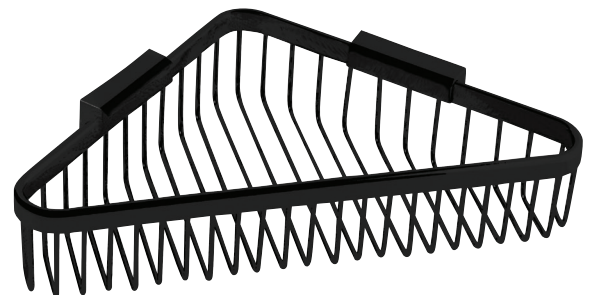

**NEW
PRODUCTS**

Introducing Matte Black Hotelier Baskets

550G/MB Soap Basket \$83

553G/MB 6" Corner Basket \$93

553DG*/MB 6" Deep Corner Basket \$101

*Not available in PN

554DG/MB 9" Deep Corner Basket \$156

GINGER[®]
Luxury For Your Lifestyle™

Available Finishes:

Matte Black (MB)
Polished Chrome (PC)
Polished Nickel (PN)
Satin Nickel (SN)