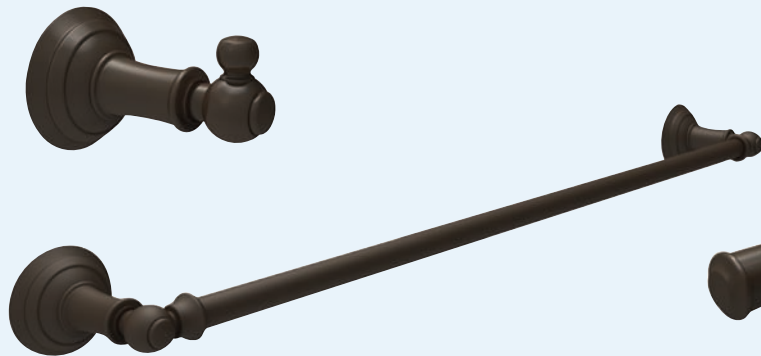

INTRODUCING...

Five New Fabulous Bath & Tub Collections

NEWPORT BRASS®

Flawless Beauty. From Faucet to Finish.™

SECANT Contemporary Ribbon Bath Collection

New Forged Brass
Square BP Trim Plate
Engraved Hot/Cold Indicators
No Visible Set Screws
Available in 26 Finishes

Spout Height: 6-3/4"
Overall Height: 9-13/16"
Easy Install
Lever Handles
No Visible Set Screws
Available in 26 Finishes

ASTOR Art Deco Design, Single-Hole Faucet

Spout Height: 4-9/16"
Spout Body Height: 7-3/4"
Overall Height: 9-5/8"
Available in 26 Finishes

Spout Height: 7-7/16"
Spout Body Height: 10-5/8"
Overall Height: 12-1/2"
Available in 26 Finishes

JACOBEBEAN Traditional Victorian Bath Collection

Full Line of Solid Brass Matching Accessories

Spout Height: 4-3/16"
Overall Height: 6-7/8"
Available in 26 Finishes
With Cross or Lever Handles

AYLESBURY

Traditional, Refined Bath Collection

Spout Height: 1-7/8"
Overall Height: 4-1/2"
Available in 26 Finishes
With Cross or Lever Handles

Spout Height: 4-1/4"
Overall Height: 6-7/8"
Available in 26 Finishes
With Cross or Lever Handles