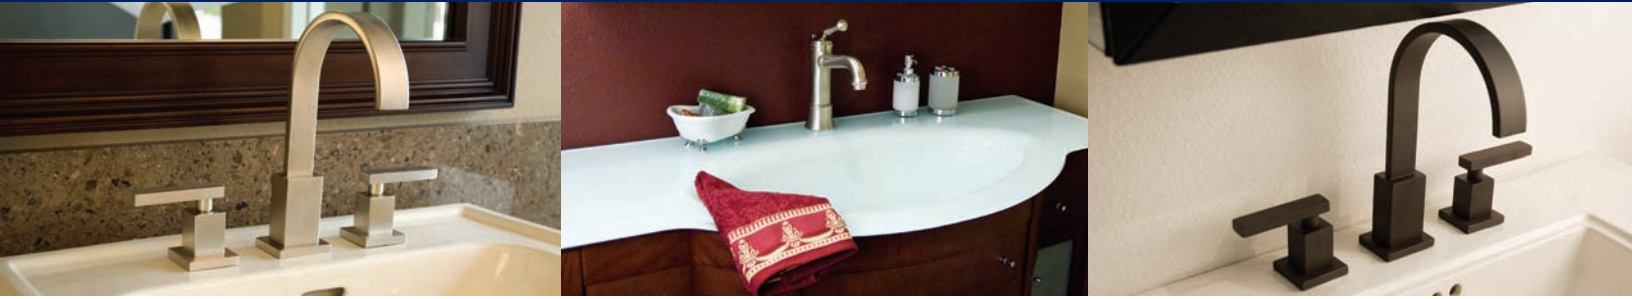

Spout Height: 7-7/16"
Spout Body Height: 10-5/8"
Overall Height: 12-1/2"
Available in 26 Finishes

JACOBEBEAN Traditional Victorian Bath Collection

Full Line of Solid Brass Matching Accessories

Spout Height: 4-3/16"
Overall Height: 6-7/8"
Available in 26 Finishes
With Cross or Lever Handles

AYLESBURY

Traditional, Refined Bath Collection

Spout Height: 1-7/8"
Overall Height: 4-1/2"
Available in 26 Finishes
With Cross or Lever Handles

Spout Height: 4-1/4"
Overall Height: 6-7/8"
Available in 26 Finishes
With Cross or Lever Handles

CAPTURE ADD-ON SALES WITH MATCHING ACCESSORIES AND TUB & SHOWER SOLUTIONS

SUTTON

Traditional English Country Bath Collection

Full Line of Solid Brass Matching Accessories

Spout Height: 4-1/8"
Overall Height: 6-7/8"
Available in 26 Finishes
With Cross or Lever Handles

NEWPORT BRASS®

Flawless Beauty. From Faucet to Finish.™

FULLY CUSTOMIZED FROM FAUCET TO FINISH

- 26 Beautiful Finishes
- Lifetime Warranty PVD Gold Finishes
Polished Gold PVD, Satin Gold PVD, French Gold PVD
- New Industry Leading Lacquer Finish Process
IAPMO Certified and Tested
Long Life Finishes - 10 Year Warranty
Durable, Color Protected, Scratch Resistant
- Green, Low VOC, Energy Efficient Finishing Process
- Mix And Match Faucets, Handles, Shower Products And Finishes