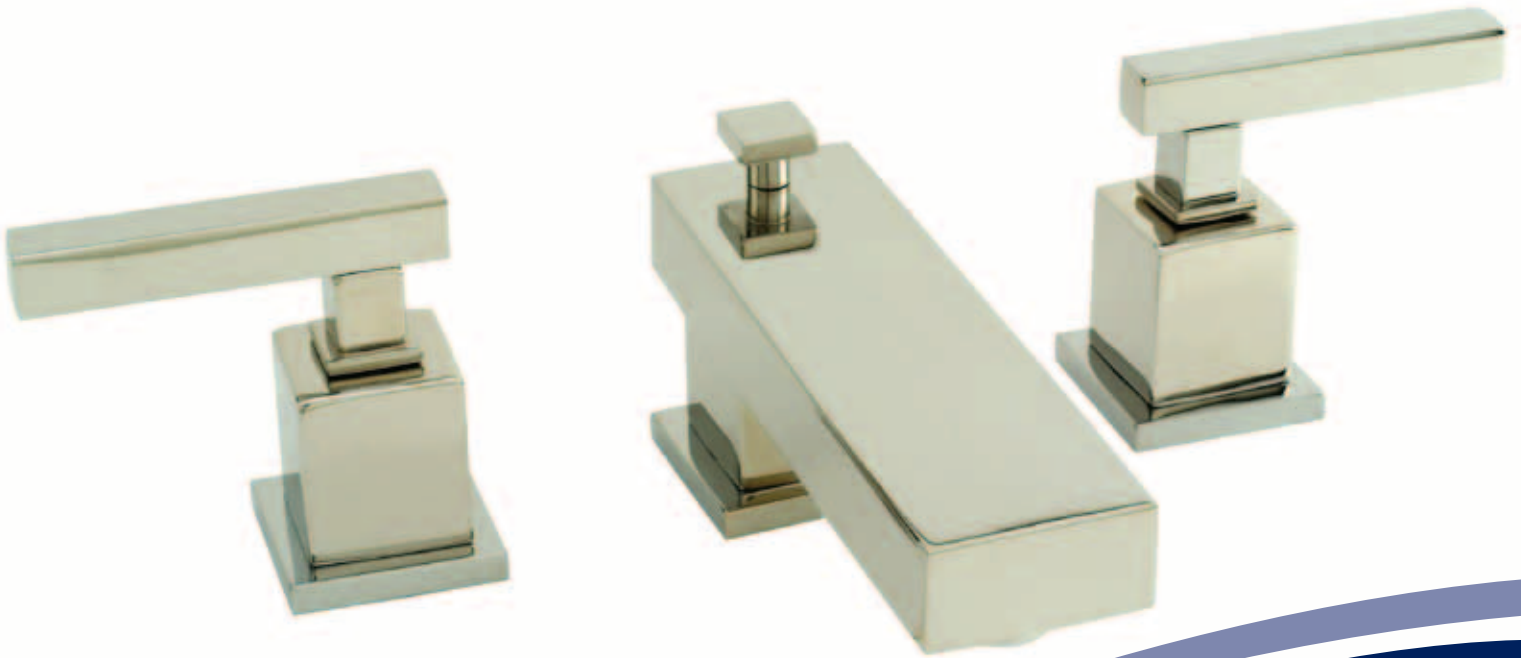

NEWPORT BRASS®

Flawless Beauty. From Faucet to Finish.™

Cube 2 2020/15

A balance of both straight lines and bold shapes, delivering a unique, yet contemporary design flair.

THE
FINISHING
TOUCH

Newport Brass handcrafts timeless classics that transform the everyday kitchen or bath into beautiful rooms of distinction. From Art Deco to Victorian, New Classic to Contemporary, Newport offers endless design choices, with 26 unique finishes to customize your bath, shower and kitchen experience. Design continuity is complete with matched fittings and hardware that complement our versatile collections of faucet, shower and bathroom accessories. With Newport Brass, your choices are endless, your visions are realized and your design is uncompromised.

Cube 2 Series Complimentary Products

3-2030 Widespread Lavatory Faucet

3-2031 Wall Mounted Lavatory Faucet

3-2022BP Balance Pressure Tub & Shower Trim Set

280F 36" Slide Bar with Multifunction Hand Shower Set

3-2027 Roman Tub Faucet with Hand Shower

2029 Bidet Set

3-2024TR Round Thermostatic Trim Plate with Handle

3-2024TS Square Thermostatic Trim Plate with Handle

19-01 18" Towel Bar
19-02 24" Towel Bar

19-09 Towel Ring