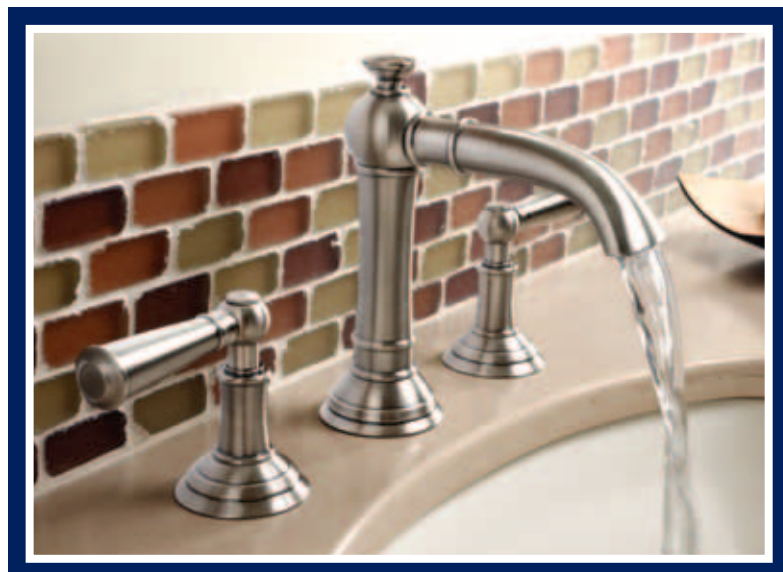

NEWPORT BRASS®

Flawless Beauty. From Faucet to Finish.™

Aylesbury 2400/10B

Olde English sensibility combined with 13th Century Anglo tradition adds design strength and opulent flair.

THE
FINISHING
TOUCH

Newport Brass handcrafts timeless classics that transform the everyday kitchen or bath into beautiful rooms of distinction. From Art Deco to Victorian, New Classic to Contemporary, Newport offers endless design choices, with 26 unique finishes to customize your bath, shower and kitchen experience. Design continuity is complete with matched fittings and hardware that complement our versatile collections of faucet, shower and bathroom accessories. With Newport Brass, your choices are endless, your visions are realized and your design is uncompromised.

Aylesbury Series Complimentary Products

2410 Widespread Lavatory Faucet

3-2411 Wall Mount Lavatory Faucet

3-2402BP Balanced Pressure Tub & Shower Trim Set

3-2415 Wall Mount Tub Faucet

3-2407 Roman Tub Faucet with Hand Shower

2409 Bidet Set

3-2404TR Round Thermostatic Trim Plate with Handle

2-645 Tank Lever
6-505 Tank Lever Mechanism Sold Separately

34-02 24" Towel Bar

34-05 24" Double Towel Bar

34-09 Towel Ring

34-12 Single Robe Hook