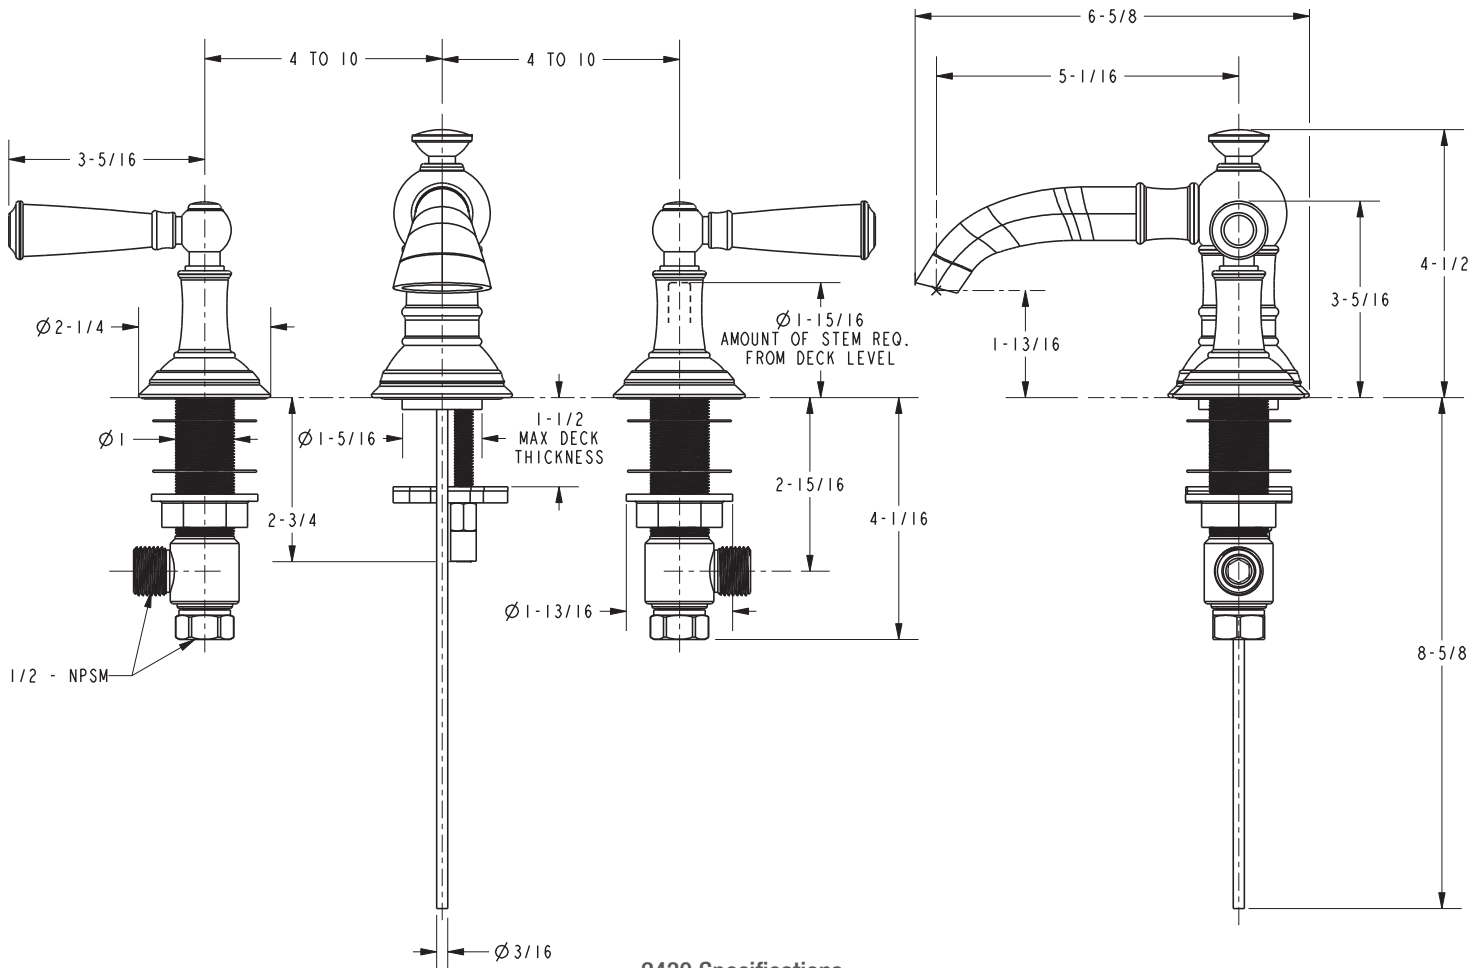

2409 Bidet Set

3-2404TR Round Thermostatic Trim Plate with Handle

2-645 Tank Lever
6-505 Tank Lever Mechanism
Sold Separately

34-02 24" Towel Bar

34-05 24" Double Towel Bar

34-09 Towel Ring

34-12 Single Robe Hook

34-13 Double Robe Hook

34-27 Open Toilet Tissue Holder

34-28 Double Post Toilet Tissue Holder

10-36 16" Grab Bar
10-37 18" Grab Bar
10-38 24" Grab Bar
10-40 36" Grab Bar

10-51 FF/FG/FE Single Light

10-52 FF/FG/FE Double Light

To view more coordinated shelving, lighting, consoles and other accessories, please visit www.newportbrass.com

2430 Specifications