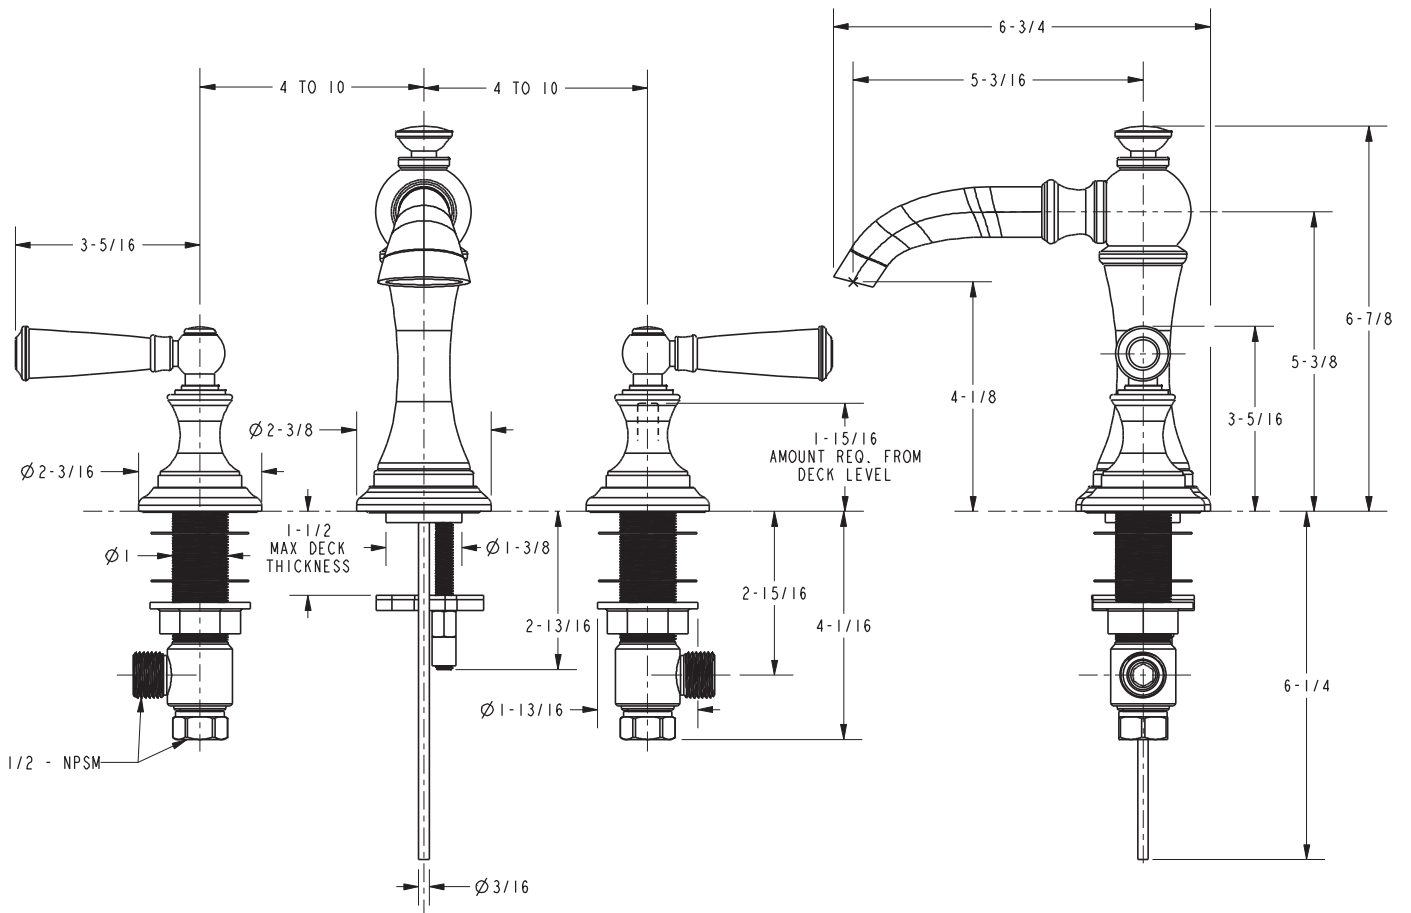

To view more coordinated shelving, lighting, consoles and other accessories, please visit www.newportbrass.com

2450 Specifications