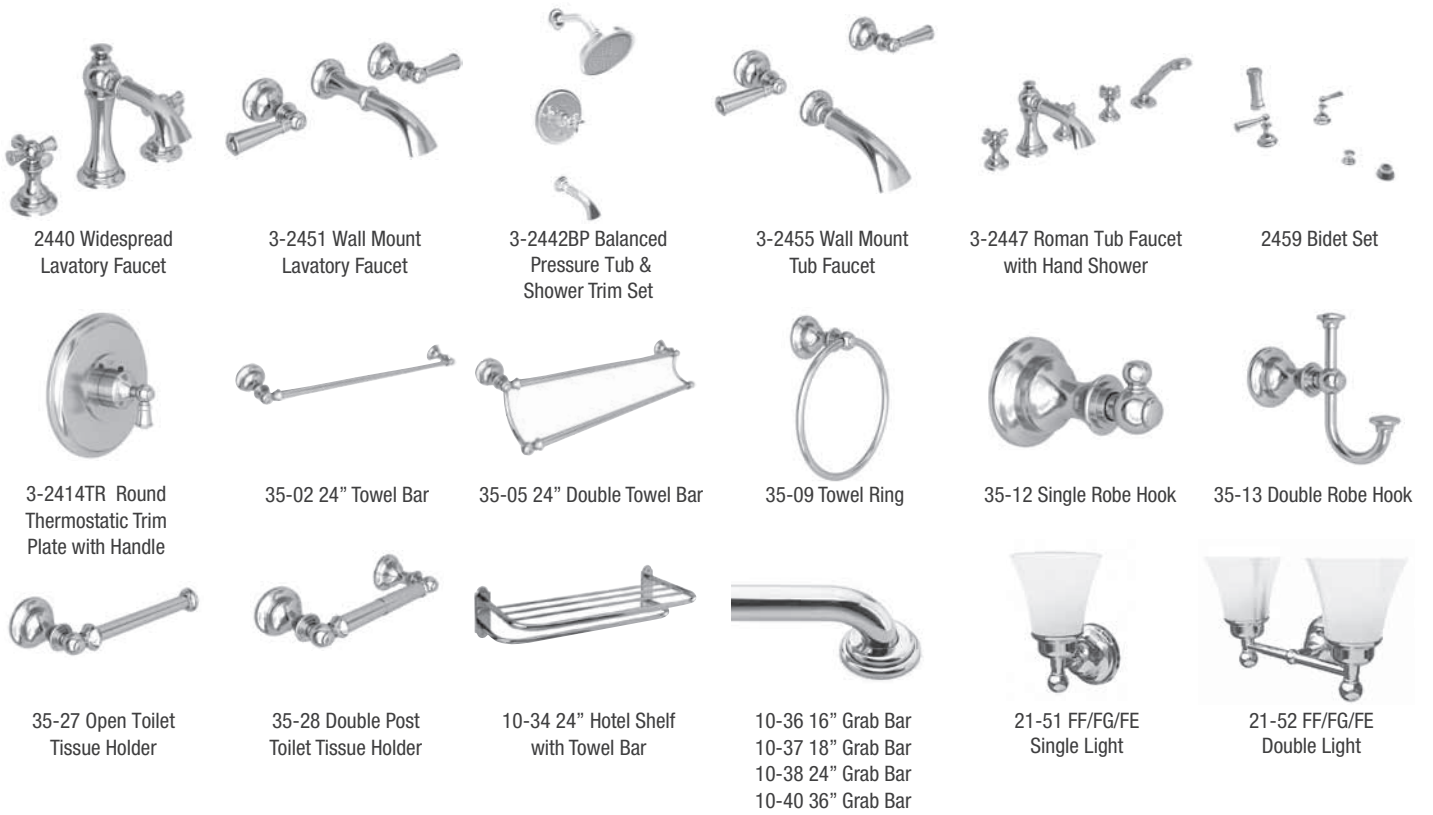

# NEWPORT BRASS®

Flawless Beauty. From Faucet to Finish.™

**Sutton** 2450/06  
Traditional English inspiration with  
manor detailing.

THE  
FINISHING  
TOUCH

**Newport Brass** handcrafts timeless classics that transform the everyday kitchen or bath into beautiful rooms of distinction. From Art Deco to Victorian, New Classic to Contemporary, Newport offers endless design choices, with 26 unique finishes to customize your bath, shower and kitchen experience. Design continuity is complete with matched fittings and hardware that complement our versatile collections of faucet, shower and bathroom accessories. With Newport Brass, your choices are endless, your visions are realized and your design is uncompromised.

# Sutton Series Complimentary Products

To view more coordinated shelving, lighting, consoles and other accessories, please visit [www.newportbrass.com](http://www.newportbrass.com)

2450 Specifications