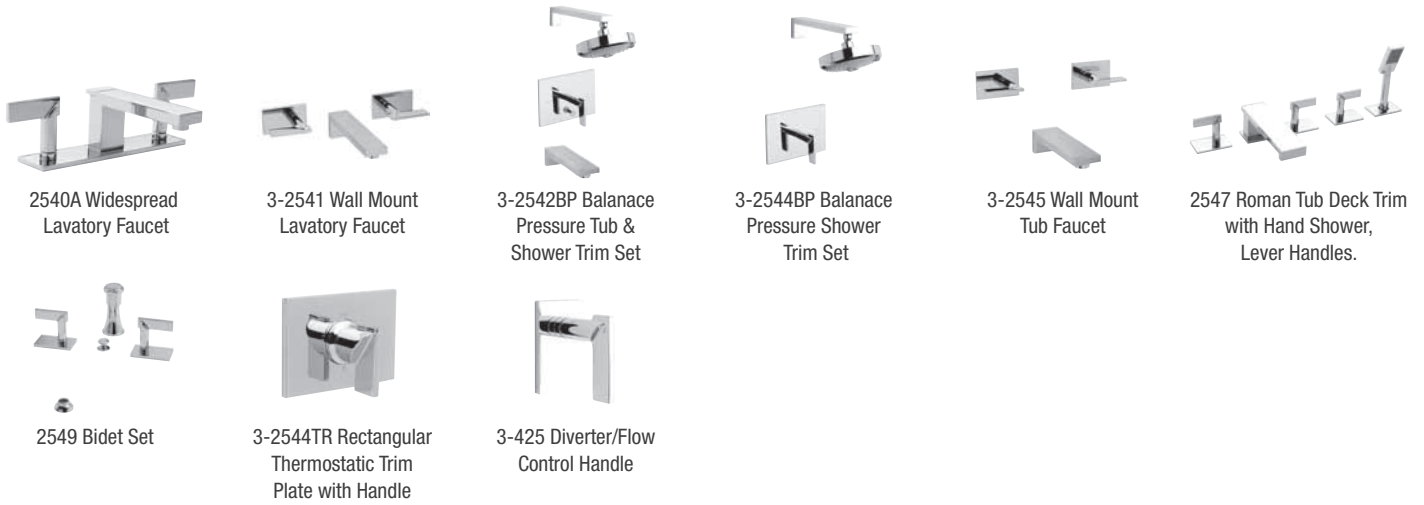

Metro Series Complimentary Products