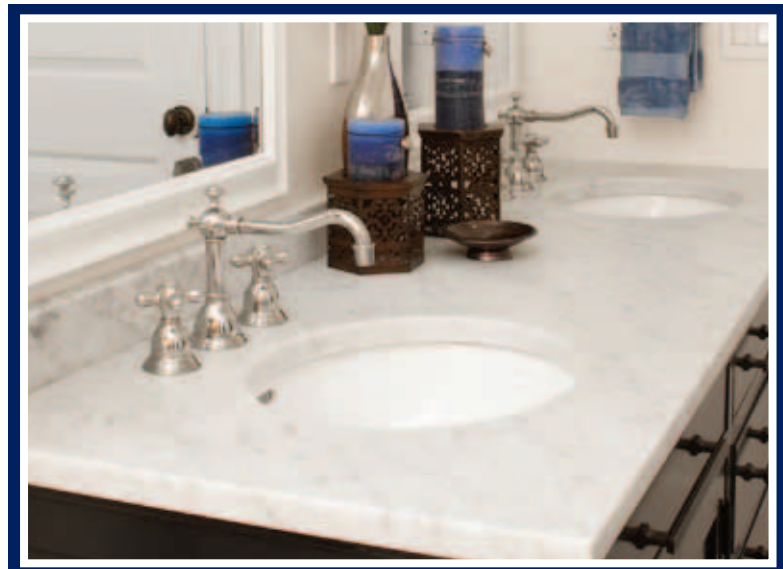

NEWPORT BRASS®

Flawless Beauty. From Faucet to Finish.™

Newport 365 7300/26
The perfect look for the bath, kitchen
and shower for every home, everyday.

THE
FINISHING
TOUCH

Newport Brass handcrafts timeless classics that transform the everyday kitchen or bath into beautiful rooms of distinction. From Art Deco to Victorian, New Classic to Contemporary, Newport offers endless design choices, with 26 unique finishes to customize your bath, shower and kitchen experience. Design continuity is complete with matched fittings and hardware that complement our versatile collections of faucet, shower and bathroom accessories. With Newport Brass, your choices are endless, your visions are realized and your design is uncompromised.

Newport 365 Series Complimentary Products

7301 Wall Mount Lavatory Faucet*

7001 Center Set Lavatory Faucet

7008 Prep/Bar Faucet

3-7302 Balanced Pressure Tub & Shower Trim Set*

7306 Roman Tub Faucet*

75-01 18" Towel Bar
75-02 24" Towel Bar
75-03 30" Towel Bar