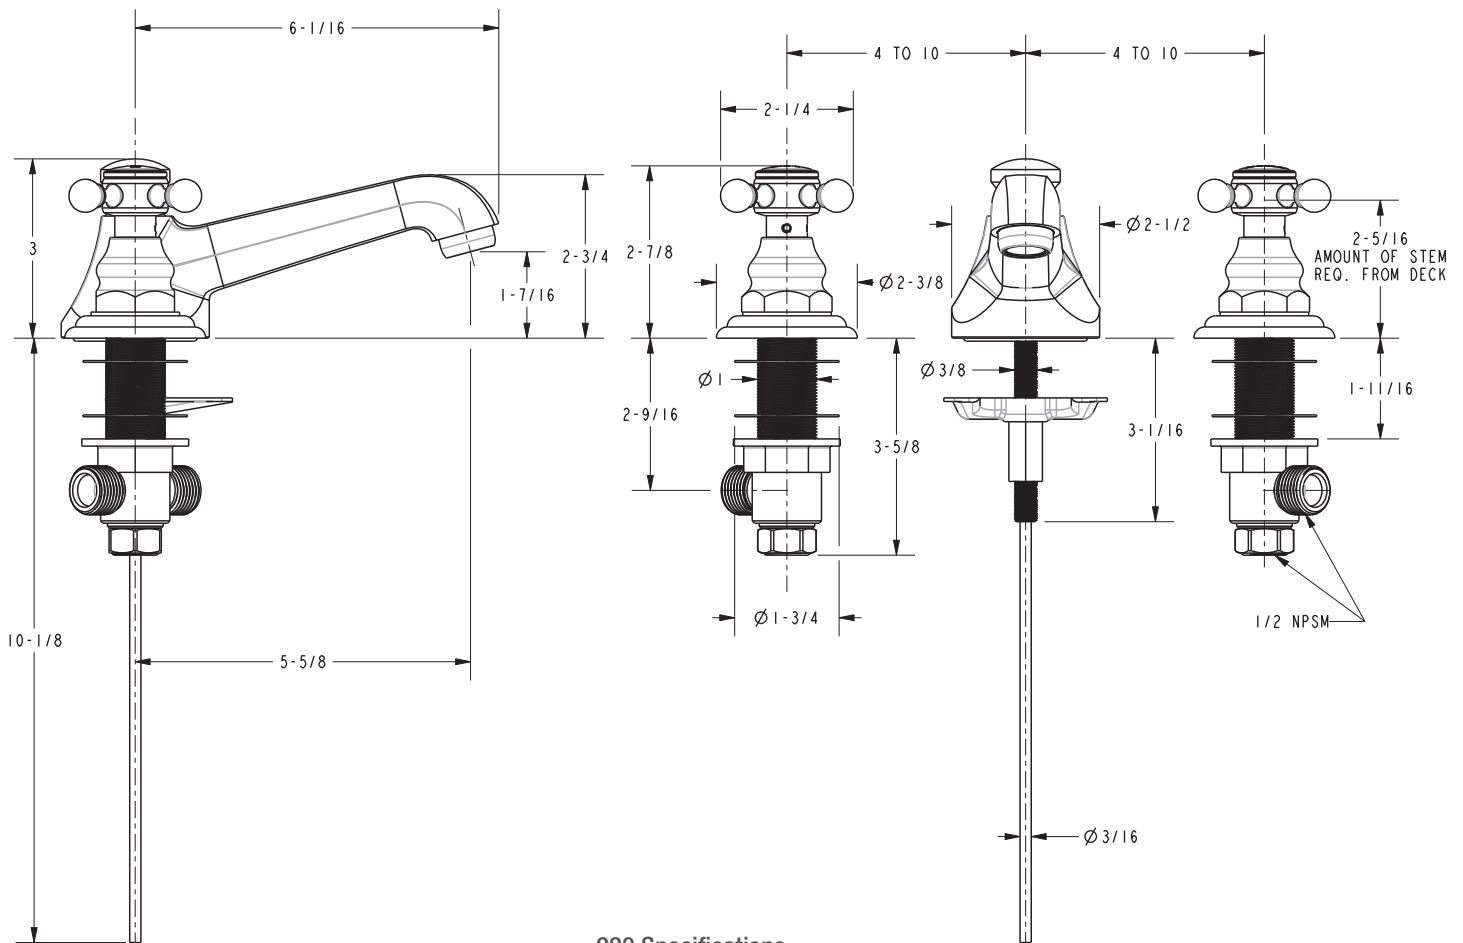

Astor Series Complimentary Products

To view more coordinated shelving, lighting, consoles and other accessories, please visit www.newportbrass.com

920 Specifications