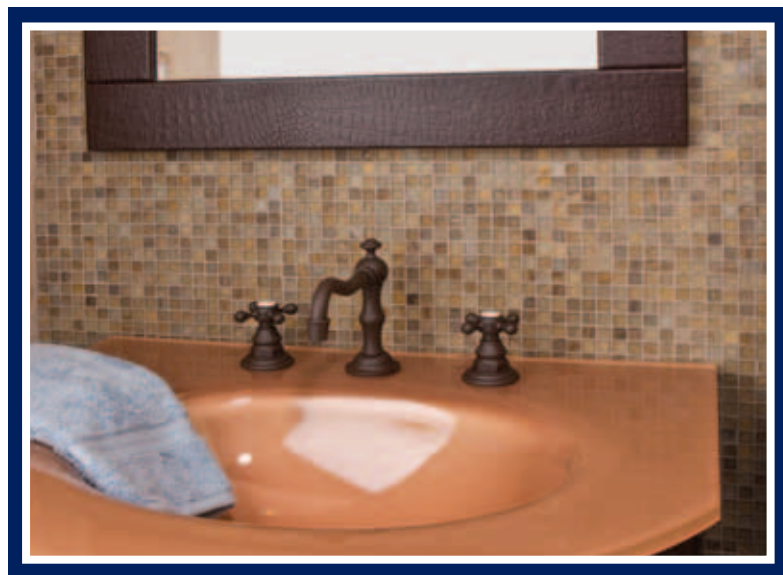

NEWPORT BRASS®

Flawless Beauty. From Faucet to Finish.™

Chesterfield 930/01

Ornate, yet elegant design reflects old world craftsmanship and traditional styling; reminiscent of yesteryear.

THE
FINISHING
TOUCH

Newport Brass handcrafts timeless classics that transform the everyday kitchen or bath into beautiful rooms of distinction. From Art Deco to Victorian, New Classic to Contemporary, Newport offers endless design choices, with 26 unique finishes to customize your bath, shower and kitchen experience. Design continuity is complete with matched fittings and hardware that complement our versatile collections of faucet, shower and bathroom accessories. With Newport Brass, your choices are endless, your visions are realized and your design is uncompromised.

Chesterfield Series Complimentary Products

930B Lavatory Bridge Faucet

932 Single Hole Lavatory Faucet

3-944 Wall Mount Lavatory Faucet

3-922BP Balanced Pressure Tub & Shower Trim Set

933 Exposed Tub & Hand Shower Set - Deck Mount

3-937 Roman Tub Faucet with Hand Shower

929 Bidet Set

3-924TR Round Thermostatic Trim Plate with Handle

3-924TS Square Thermostatic Trim Plate with Handle

13-01 18" Towel Bar

13-04 18" Double Towel Bar

13-09 Towel Ring