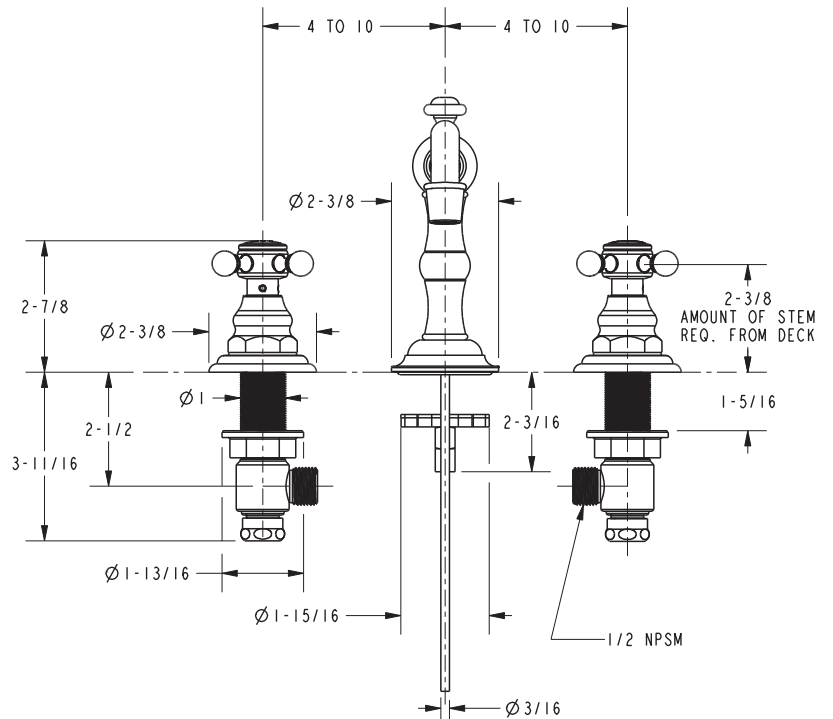

3-937 Roman Tub Faucet with Hand Shower

929 Bidet Set

3-924TR Round Thermostatic Trim Plate with Handle

3-924TS Square Thermostatic Trim Plate with Handle

13-01 18" Towel Bar

13-04 18" Double Towel Bar

13-09 Towel Ring

13-10 Towel Ring - Open

13-12 Single Robe Hook

13-13 Double Robe Hook

13-27 Hanging Toilet Tissue Holder

13-28 Double Post Toilet Tissue Holder

13-16 18" Shelf

10-34 24" Hotel Shelf with Towel Bar

10-35 24" Hotel Shelf with 2 Towel Bars

10-36 16" Grab Bar
10-37 18" Grab Bar
10-38 24" Grab Bar
10-40 36" Grab Bar

19-51SB/SC Single Light

19-52SB/SC Double Light

To view more coordinated shelving, lighting, consoles and other accessories, please visit www.newportbrass.com

930 Specifications