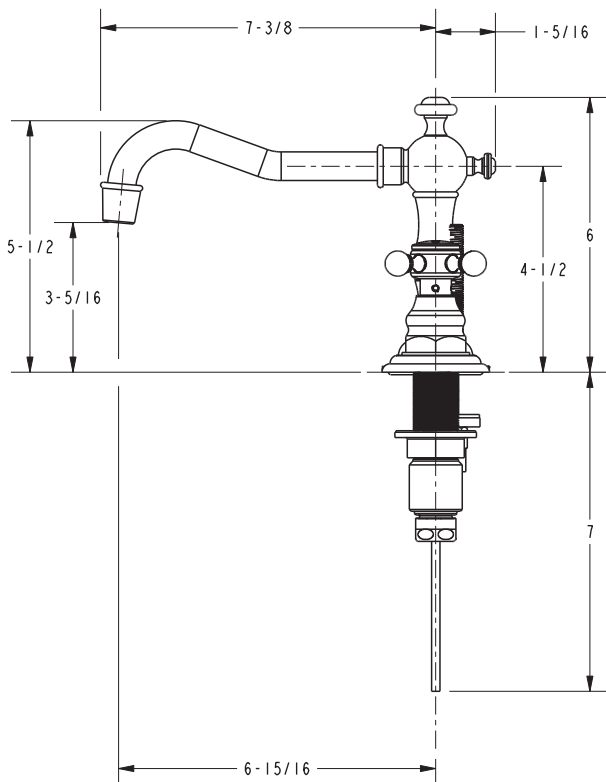

3-937 Roman Tub Faucet with Hand Shower

929 Bidet Set

3-924TR Round Thermostatic Trim Plate with Handle

3-924TS Square Thermostatic Trim Plate with Handle

13-01 18" Towel Bar

13-04 18" Double Towel Bar

13-09 Towel Ring

13-10 Towel Ring - Open

13-12 Single Robe Hook

13-13 Double Robe Hook

13-27 Hanging Toilet Tissue Holder

13-28 Double Post Toilet Tissue Holder

13-16 18" Shelf

10-34 24" Hotel Shelf with Towel Bar

10-35 24" Hotel Shelf with 2 Towel Bars

10-36 16" Grab Bar
10-37 18" Grab Bar
10-38 24" Grab Bar
10-40 36" Grab Bar

19-51SB/SC Single Light

19-52SB/SC Double Light

To view more coordinated shelving, lighting, consoles and other accessories, please visit www.newportbrass.com

930 Specifications