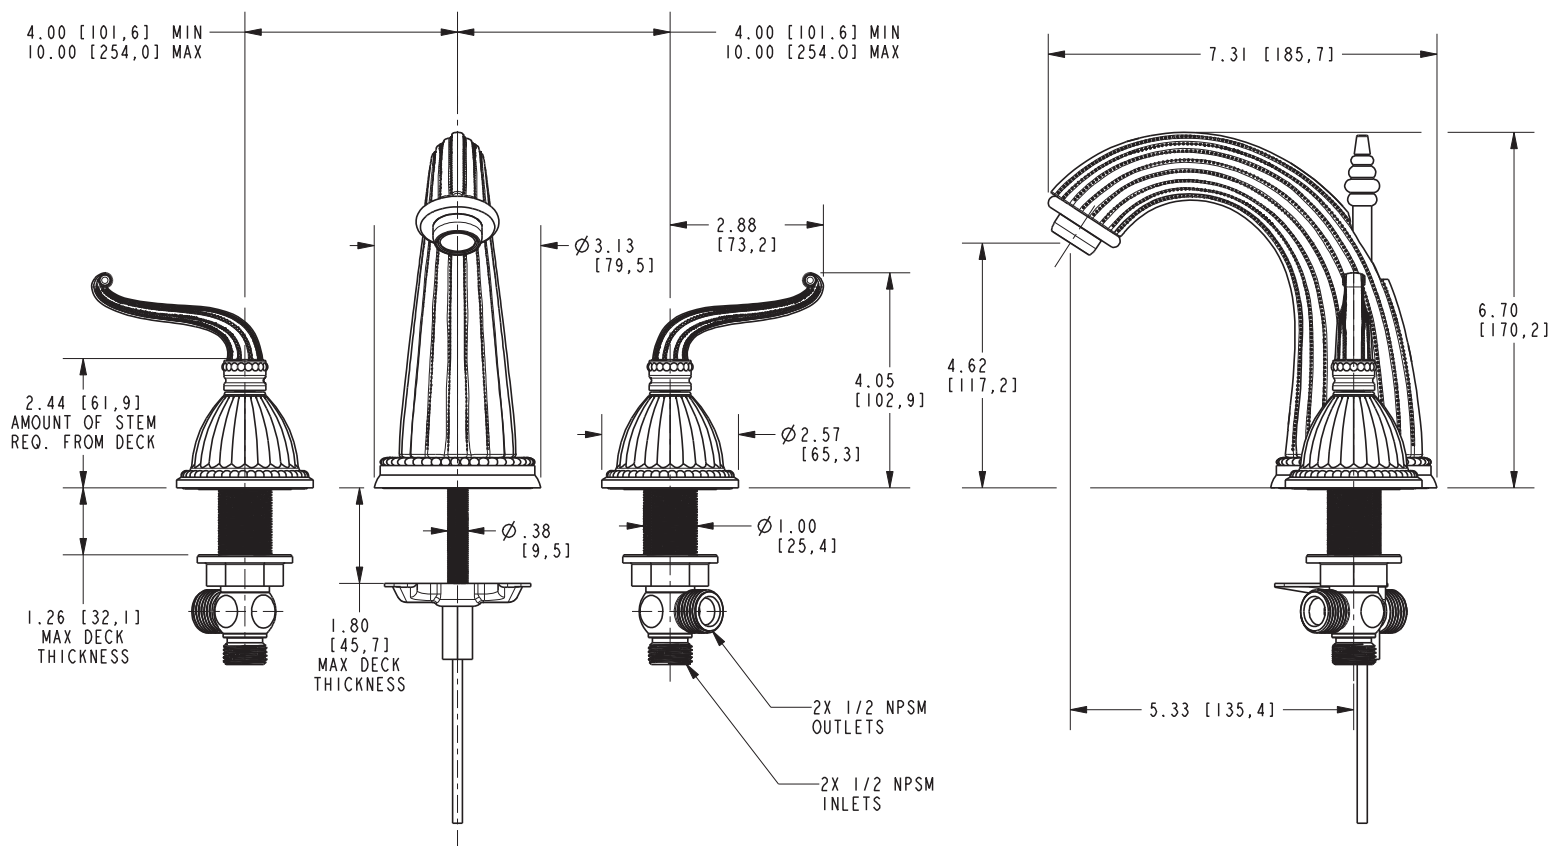

ALEXANDRIA

Widespread Lavatory Faucet **1090**

Features

- Solid brass construction
- Brass valve bodies
- Quarter-turn washerless ceramic disc valve cartridges
- Spout assembly with integral supply hoses
- Pop-up drain with tailpiece
- 4.62" (11.7 cm) spout height at outlet
- 5.33" (13.5 cm) spout reach (c-c)
- For 8" (20.3 cm) centers - Maximum 20" (50.8 cm)
- ADA Compliant
- 1.2 GPM (4.5 LPM) Max

| Model | Description | Colors Finishes |
|-------|----------------------------|--|
| 1090 | Widespread Lavatory Faucet | <input type="checkbox"/> 10B <input type="checkbox"/> 15 <input type="checkbox"/> 15S <input type="checkbox"/> 26 <input type="checkbox"/> Other |

Product Specification Add "Color / Finish" suffix to Model number, below.

All applicable US Federal and State material regulations. The two-handle Widespread Lavatory Faucet shall be made of solid brass construction. Faucet shall incorporate a spout assembly with integral supply hoses and feature brass valve bodies with quarter-turn washerless ceramic disc valve cartridges. Faucet shall have a 1.2 gallon (4.5 liter) per minute maximum flow rate. Product shall be for 8" (20.3 cm) centers - Maximum 20" (50.8 cm). Product shall incorporate a 4.62" (11.7 cm) spout height at outlet and a 5.33" (13.5 cm) spout reach (c-c). Faucet shall include a pop-up drain with tailpiece and incorporate ADA compliant traditional lever handles. Widespread Lavatory Faucet shall be Newport Brass Model 1090/____.

1090

PRODUCT DIMENSIONS *(Units are in inches)*

Product Dimensions are provided for reference only. For specific product installation guidelines, please reference the Installation Instructions of the product being installed.