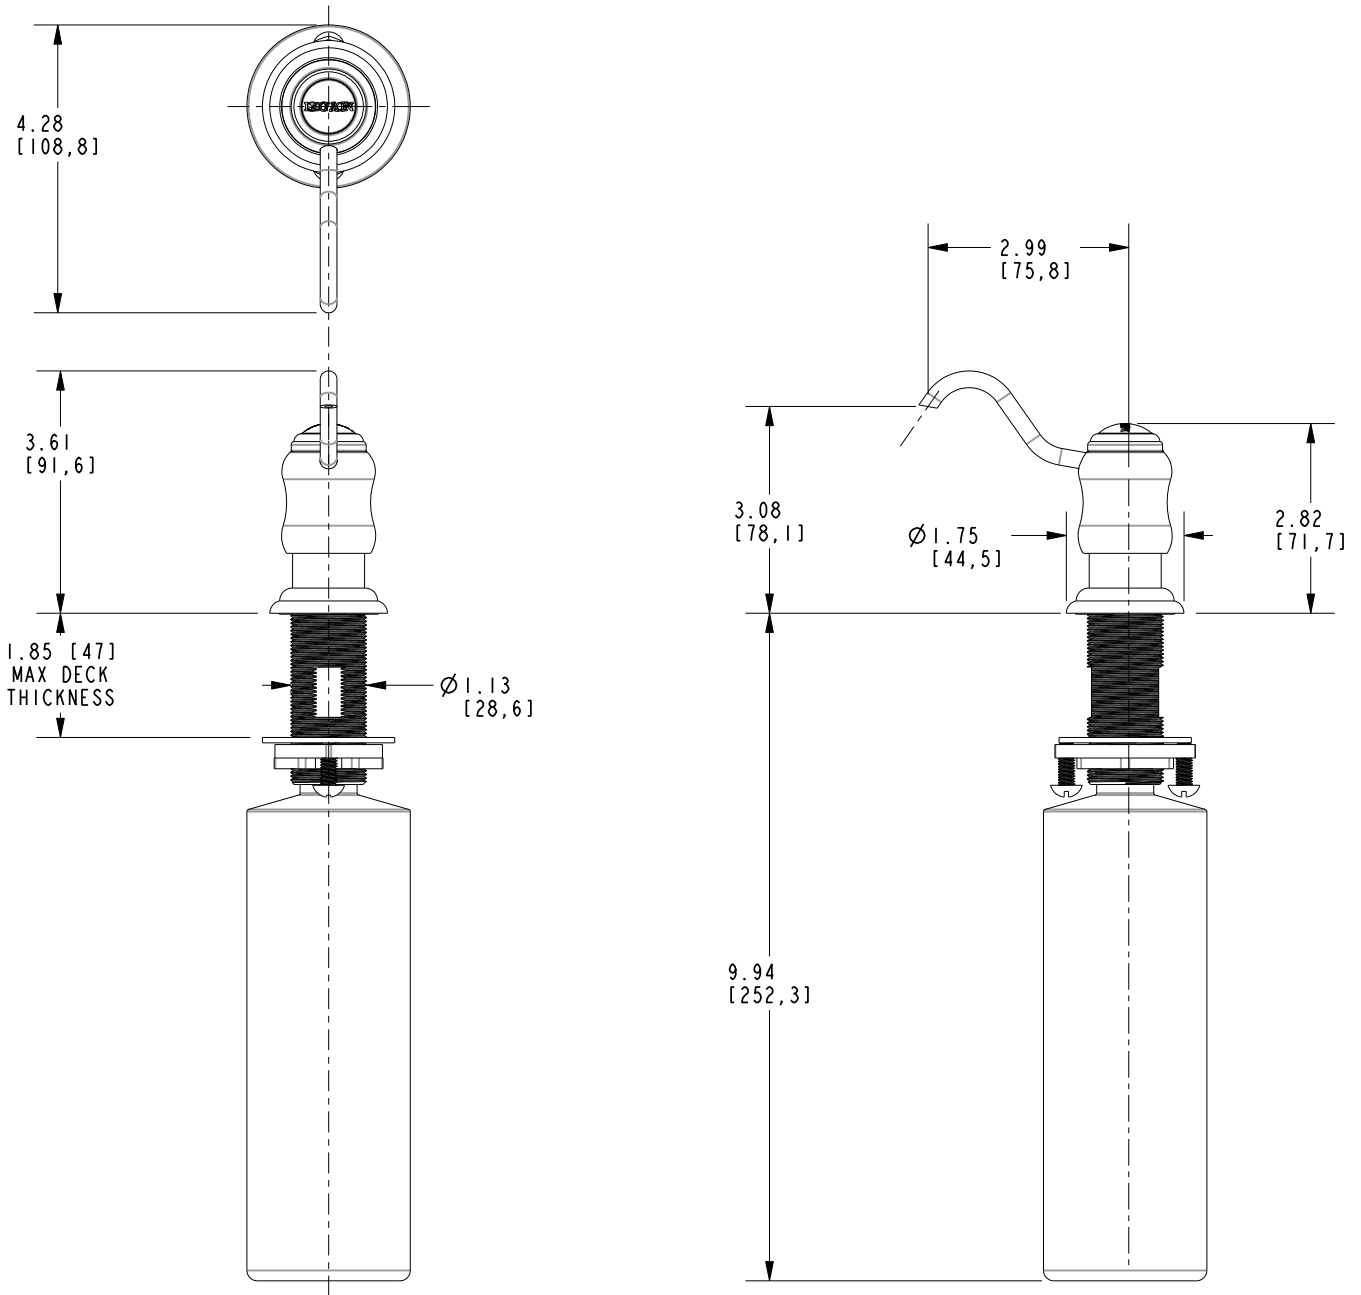

CHESTERFIELD

SOAP/LOTION DISPENSER

Features

Solid brass construction
Two piece brazed spout design
Base with integral O-ring deck seal
Removable spout for above deck refilling
16 fluid oz. (473.2 ml) capacity bottled included
3.08" (7.81 cm) spout height at outlet
2.99" (7.58 cm) spout reach (c-c)

124

Codes / Standards Compliance

Meets or exceeds the following at date of manufacture:

All applicable US Federal and State material regulations

124

PRODUCT DIMENSIONS (Units are in inches)

Product Dimensions are provided for reference only. For specific product installation guidelines, please reference the Installation Instructions of the product being installed.