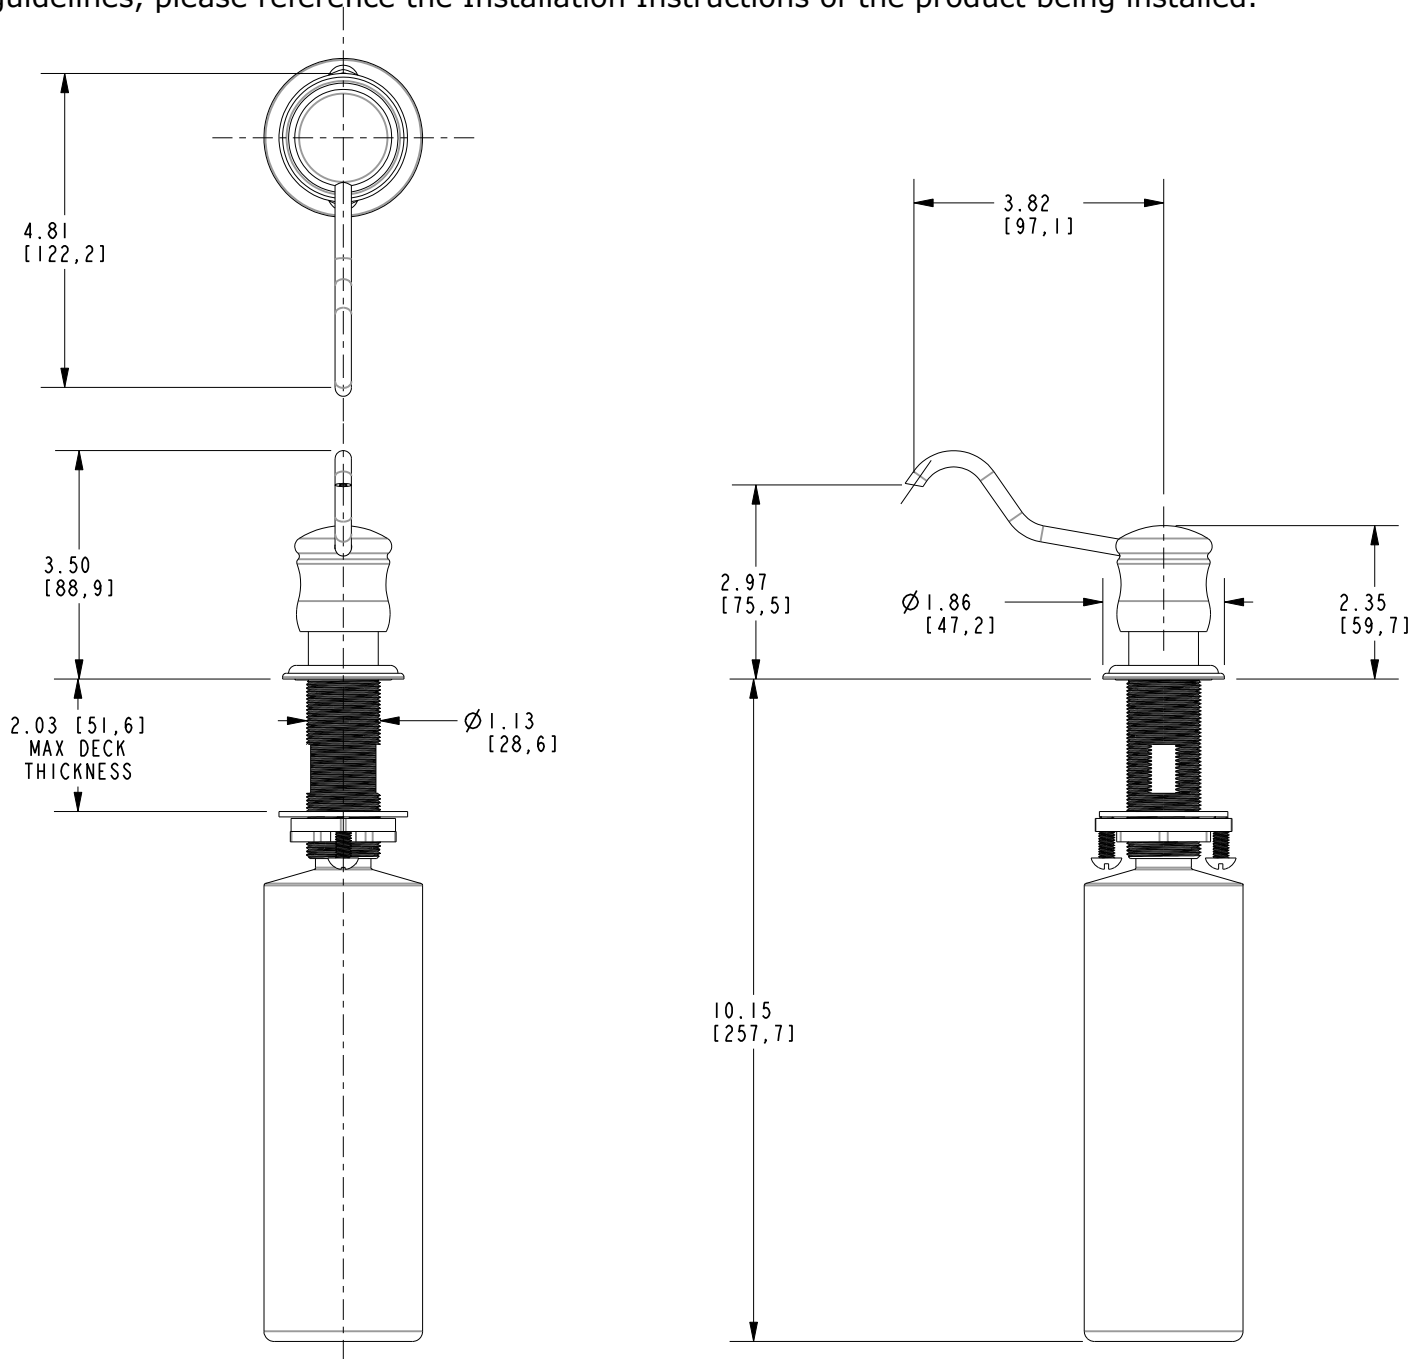

CHESTERFIELD

SOAP/LOTION DISPENSER

Features

Solid brass construction
Two piece brazed spout design
Base with integral O-ring deck seal
Removable spout for above deck refilling
16 fluid oz. (473.2 ml) capacity bottled included
2.97" (7.55 cm) spout height at outlet
3.82" (9.71 cm) spout reach (c-c)

127

Codes / Standards Compliance

Meets or exceeds the following at date of manufacture:

All applicable US Federal and State material regulations

127

PRODUCT DIMENSIONS (Units are in inches)

Product Dimensions are provided for reference only. For specific product installation guidelines, please reference the Installation Instructions of the product being installed.