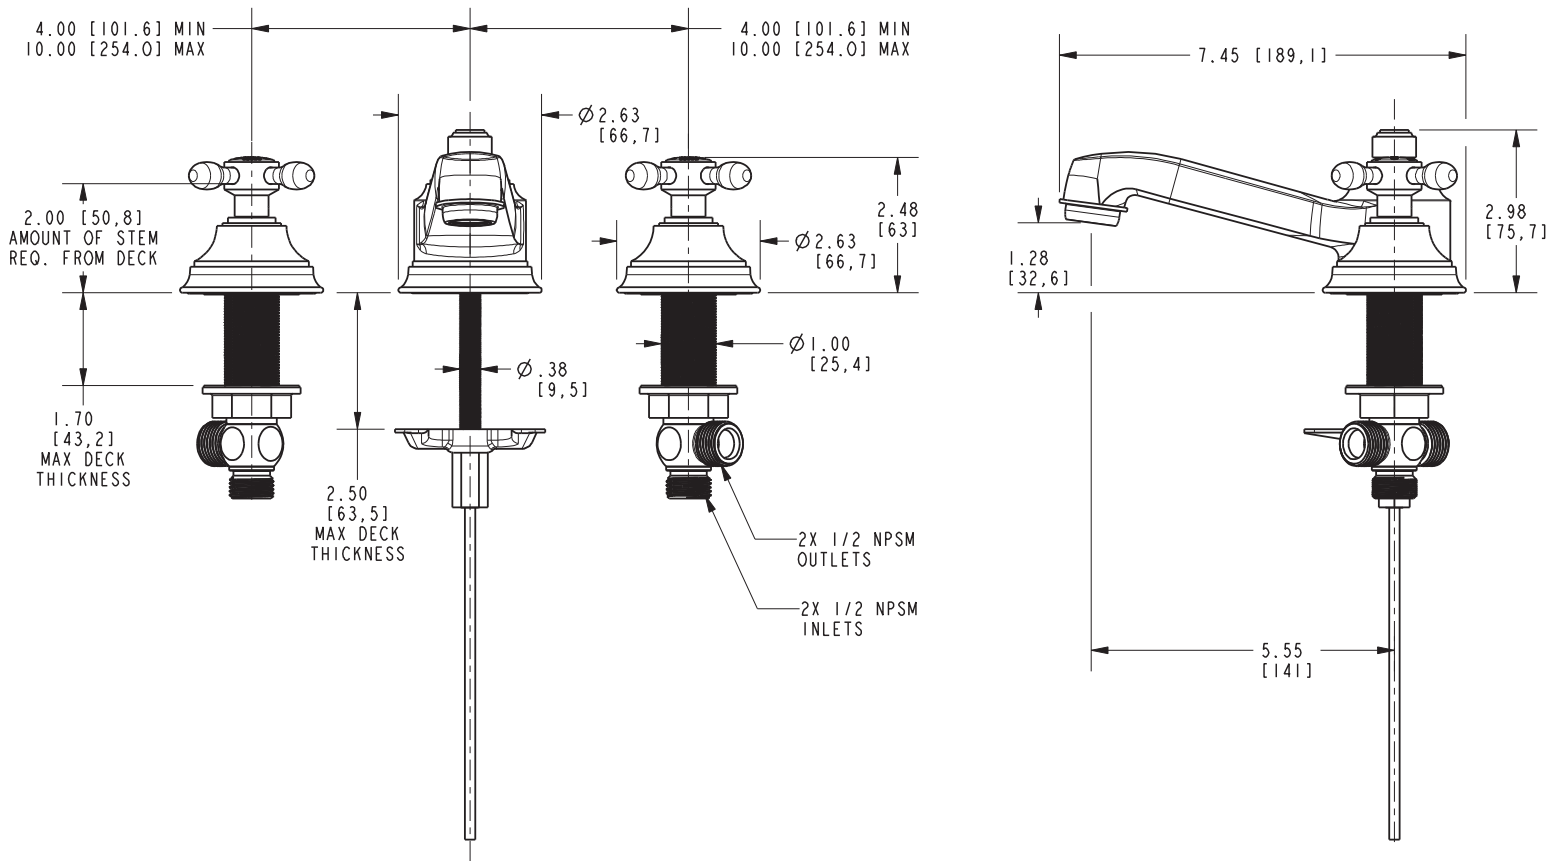

Features

- Solid brass construction
- Brass valve bodies
- Quarter-turn washerless ceramic disc valve cartridges
- Spout assembly with integral supply hoses
- Pop-up drain with tailpiece
- 1.28" (3.3 cm) spout height at outlet
- 5.55" (14.1 cm) spout reach (c-c)
- For 8" (20.3 cm) centers - Maximum 20" (50.8 cm)
- ADA Compliant
- 1.2 GPM (4.5 LPM) Max

Product Specification Add "Color / Finish" suffix to Model number, below.

The two-handle Widespread Lavatory Faucet shall be made of solid brass construction. Faucet shall incorporate a spout assembly with integral supply hoses and feature brass valve bodies with quarter-turn washerless ceramic disc valve cartridges. Faucet shall have a 1.2 gallon (4.5 liter) per minute maximum flow rate. Product shall be for 8" (20.3 cm) centers - Maximum 20" (50.8 cm). Product shall incorporate a 1.28" (3.3 cm) spout height at outlet and a 5.55" (14.1 cm) spout reach (c-c). Faucet shall include a pop-up drain with tailpiece and incorporate ADA compliant traditional cross handles. Widespread Lavatory Faucet shall be Newport Brass Model 1640/_____.

1640

PRODUCT DIMENSIONS *(Units are in inches)*

Product Dimensions are provided for reference only. For specific product installation guidelines, please reference the Installation Instructions of the product being installed.