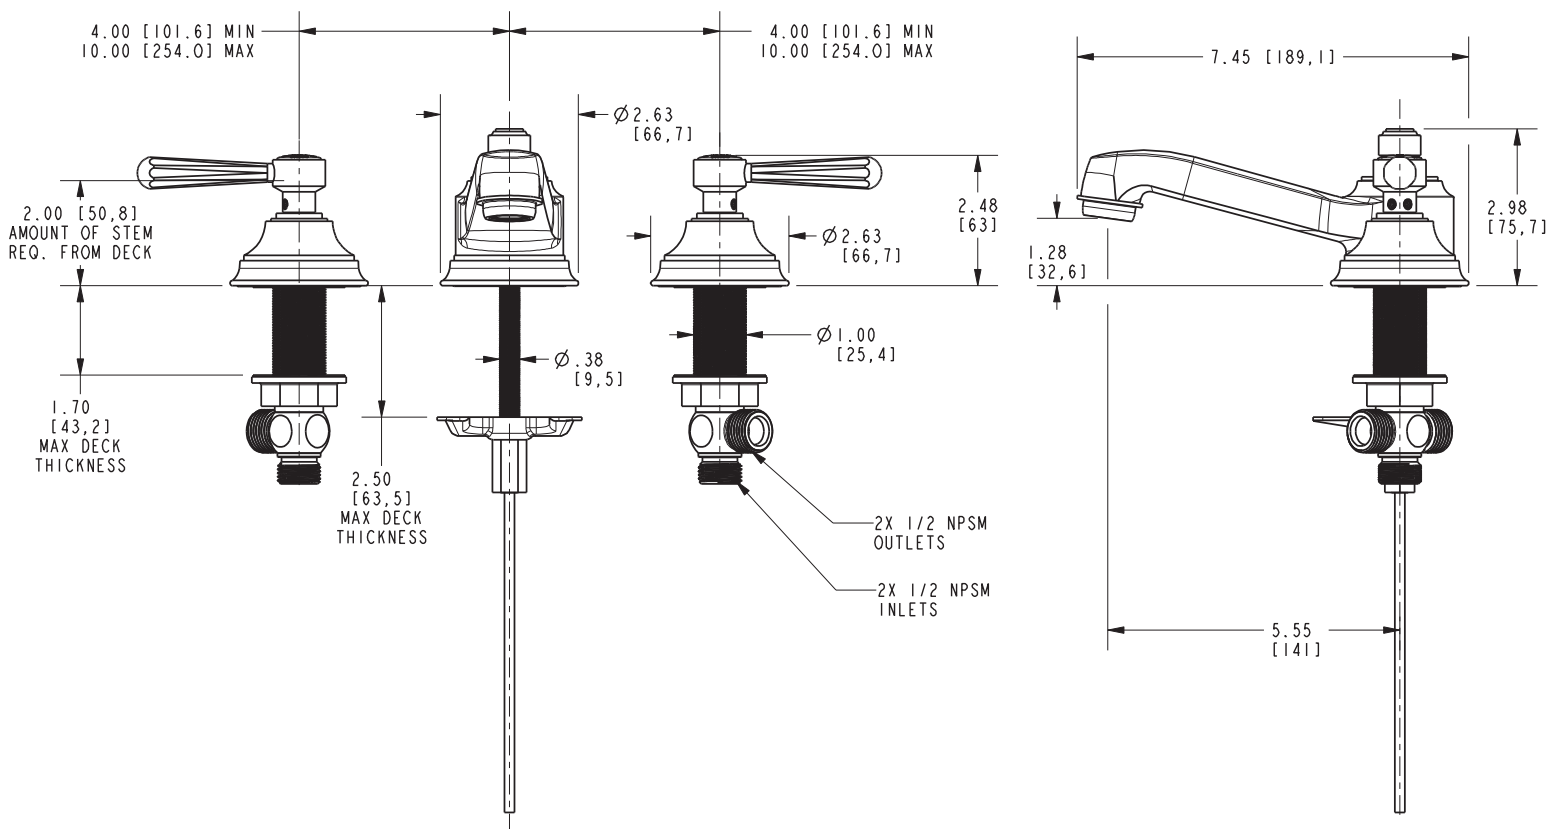

Features

- Solid brass construction
- Brass valve bodies
- Quarter-turn washerless ceramic disc valve cartridges
- Spout assembly with integral supply hoses
- Pop-up drain with tailpiece
- 1.28" (3.3 cm) spout height at outlet
- 5.55" (14.1 cm) spout reach (c-c)
- For 8" (20.3 cm) centers - Maximum 20" (50.8 cm)
- ADA Compliant
- 1.2 GPM (4.5 LPM) Max

Product Specification Add "Color / Finish" suffix to Model number, below.

The two-handle Widespread Lavatory Faucet shall be made of solid brass construction. Faucet shall incorporate a spout assembly with integral supply hoses and feature brass valve bodies with quarter-turn washerless ceramic disc valve cartridges. Faucet shall have a 1.2 gallon (4.5 liter) per minute maximum flow rate. Product shall be for 8" (20.3 cm) centers - Maximum 20" (50.8 cm). Product shall incorporate a 1.28" (3.3 cm) spout height at outlet and a 5.55" (14.1 cm) spout reach (c-c). Faucet shall include a pop-up drain with tailpiece and incorporate ADA compliant traditional lever handles. Widespread Lavatory Faucet shall be Newport Brass Model 1660/____.

1660

PRODUCT DIMENSIONS *(Units are in inches)*

Product Dimensions are provided for reference only. For specific product installation guidelines, please reference the Installation Instructions of the product being installed.