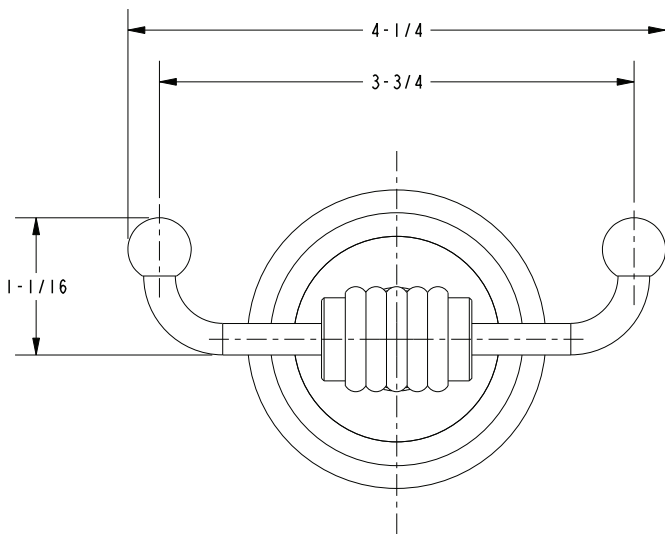

**Double Robe Hook**  
**17-13**

**Features**

- Solid brass construction
- Complements Kayan product series

**Codes / Standards Compliance**

Meets or exceeds the following at date of manufacture:

- All applicable US Federal and State material regulations

**Specified Model**

Model	Description	Colors   Finishes
17-13	Double Robe Hook	<input type="checkbox"/> 10B <input type="checkbox"/> 15 <input type="checkbox"/> 15S <input type="checkbox"/> 26 <input type="checkbox"/> Other

**Product Specification:** Add size designator and "Color / Finish" suffix to Model number, below.

The Single Robe Hook shall be made of solid brass construction. Single Robe Hook shall complement Newport Brass Kayan product series. Single Robe Hook shall be Newport Brass Model 17-12/\_\_\_\_\_ .

## PRODUCT DIMENSIONS *(Units are in inches)*

---