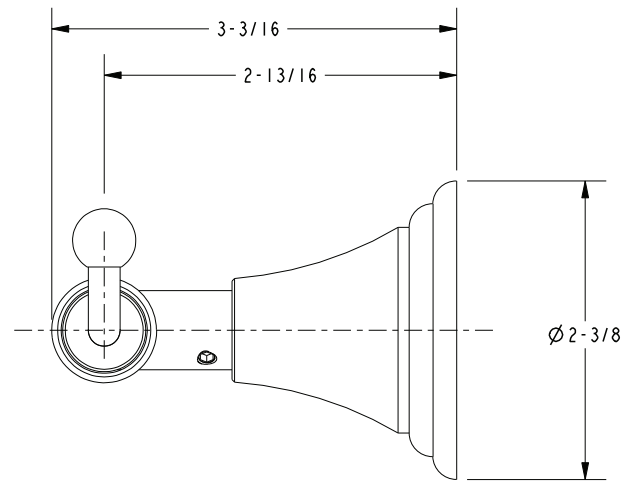

**Double Robe Hook**  
**17-13**

**Features**

- Solid brass construction
- Complements Kayan product series

**Codes / Standards Compliance**

Meets or exceeds the following at date of manufacture:

- All applicable US Federal and State material regulations

**Specified Model**

Model	Description	Colors   Finishes
17-13	Double Robe Hook	<input type="checkbox"/> 10B <input type="checkbox"/> 15 <input type="checkbox"/> 15S <input type="checkbox"/> 26 <input type="checkbox"/> Other

**Product Specification:** Add size designator and "Color / Finish" suffix to Model number, below.

The Single Robe Hook shall be made of solid brass construction. Single Robe Hook shall complement Newport Brass Kayan product series. Single Robe Hook shall be Newport Brass Model 17-12/\_\_\_\_\_ .

## PRODUCT DIMENSIONS *(Units are in inches)*

---