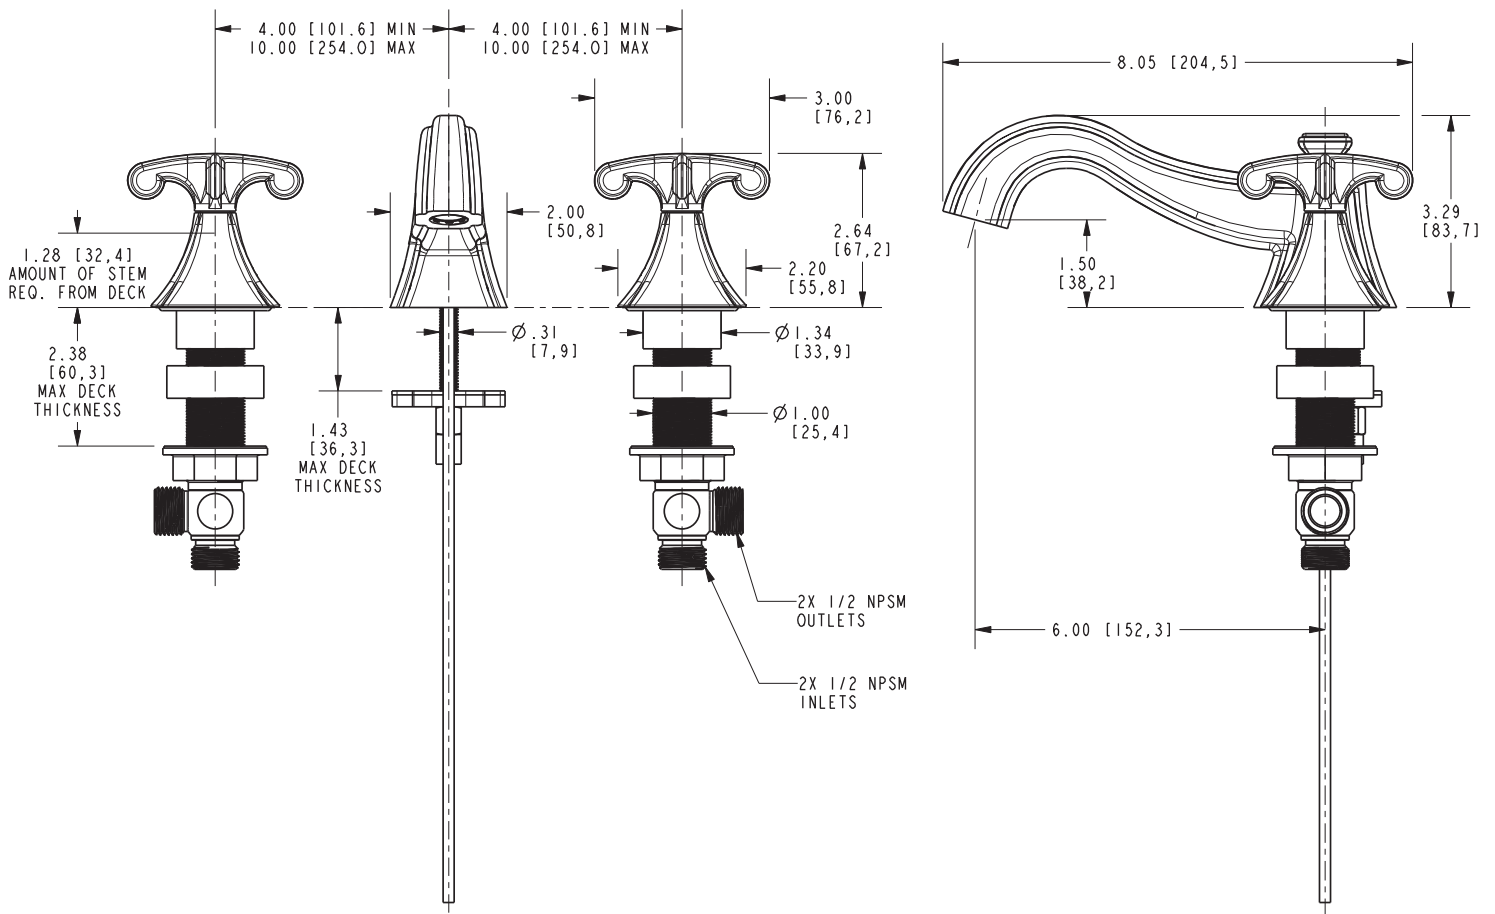

Features

- Solid brass construction
- Brass valve bodies
- Quarter-turn washerless ceramic disc valve cartridges
- Spout assembly with integral supply hoses
- Pop-up drain with tailpiece
- 1.50" (3.8 cm) spout height at outlet
- 6.0" (15.2 cm) spout reach (c-c)
- For 8" (20.3 cm) centers - Maximum 20" (50.8 cm)
- ADA Compliant
- 1.2 GPM (4.5 LPM) Max

Model	Description	Colors Finishes
2520	Widespread Lavatory Faucet	<input type="checkbox"/> 10B <input type="checkbox"/> 15 <input type="checkbox"/> 15S <input type="checkbox"/> 26 <input type="checkbox"/> Other

Product Specification Add "Color / Finish" suffix to Model number, below.

The two-handle Widespread Lavatory Faucet shall be made of solid brass construction. Faucet shall incorporate a spout assembly with integral supply hoses and feature brass valve bodies with quarter-turn washerless ceramic disc valve cartridges. Faucet shall have a 1.2 gallon (4.5 liter) per minute maximum flow rate. Product shall be for 8" (20.3 cm) centers - Maximum 20" (50.8 cm). Product shall incorporate a 1.50" (3.8 cm) spout height at outlet and a 6.0" (15.2 cm) spout reach (c-c). Faucet shall include a pop-up drain with tailpiece and incorporate ADA compliant traditional cross handles. Widespread Lavatory Faucet shall be Newport Brass Model 2520/____ .

2520

PRODUCT DIMENSIONS *(Units are in inches)*

Product Dimensions are provided for reference only. For specific product installation guidelines, please reference the Installation Instructions of the product being installed.