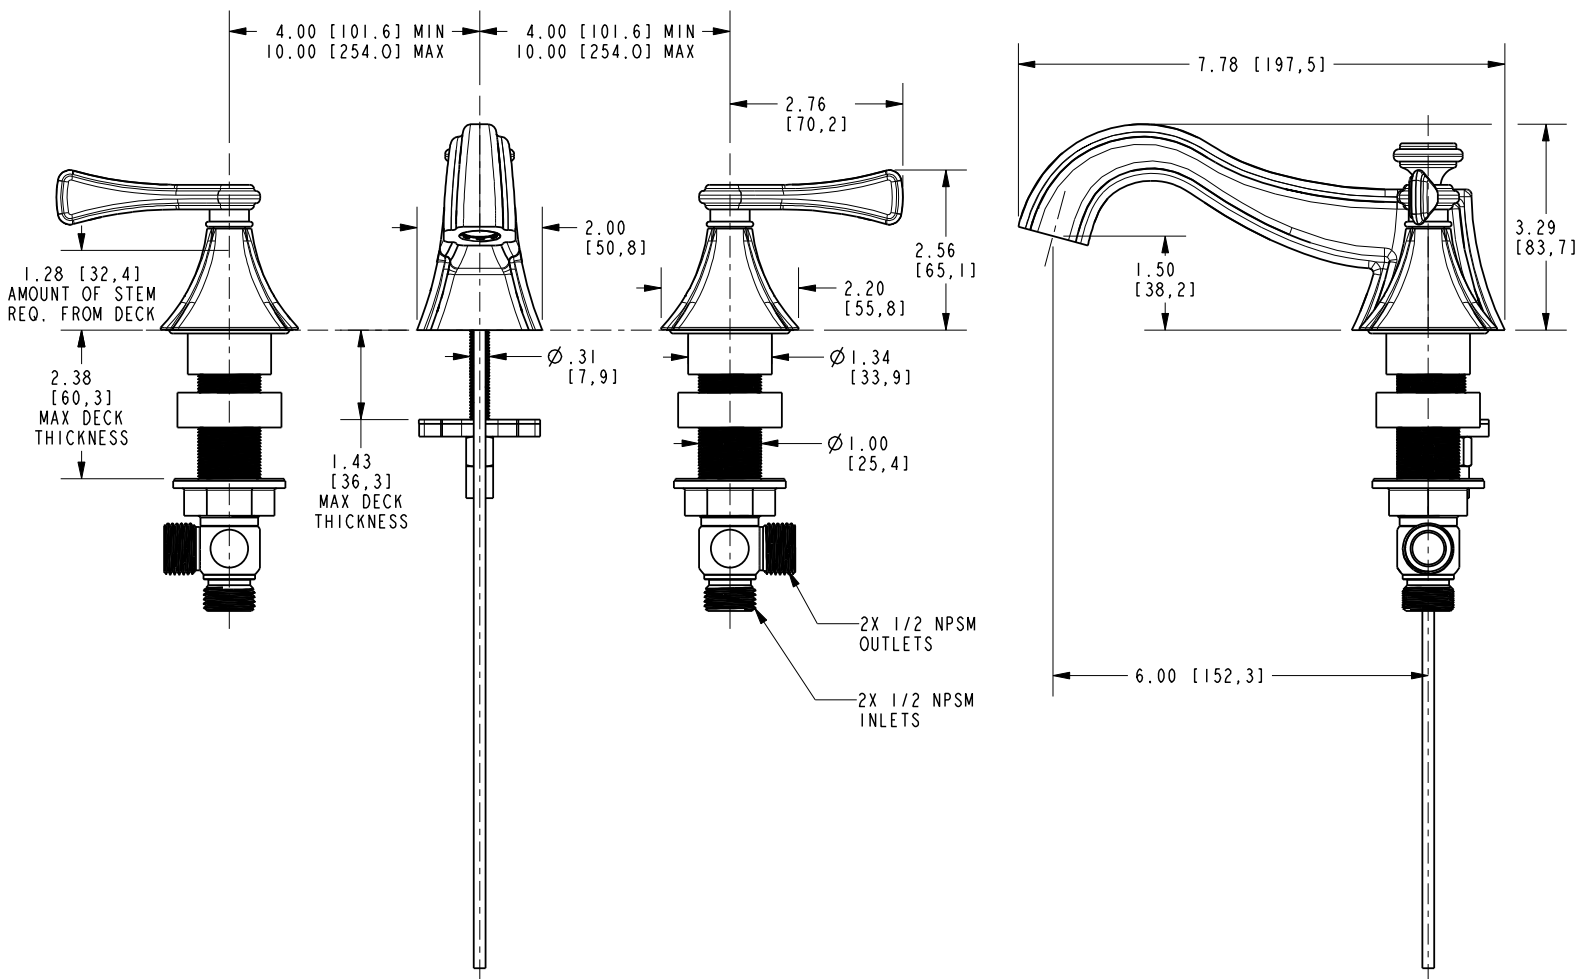

Features

- Solid brass construction
- Brass valve bodies
- Quarter-turn washerless ceramic disc valve cartridges
- Spout assembly with integral supply hoses
- Pop-up drain with tailpiece
- 1.50" (3.8 cm) spout height at outlet
- 6.0" (15.2 cm) spout reach (c-c)
- For 8" (20.3 cm) centers - Maximum 20" (50.8 cm)
- ADA Compliant
- 1.2 GPM (4.5 LPM) Max

Model	Description	Colors Finishes
2530	Widespread Lavatory Faucet	<input type="checkbox"/> 10B <input type="checkbox"/> 15 <input type="checkbox"/> 15S <input type="checkbox"/> 26 <input type="checkbox"/> Other

Product Specification Add "Color / Finish" suffix to Model number, below.

The two-handle Widespread Lavatory Faucet shall be made of solid brass construction. Faucet shall incorporate a spout assembly with integral supply hoses and feature brass valve bodies with quarter-turn washerless ceramic disc valve cartridges. Faucet shall have a 1.2 gallon (4.5 liter) per minute maximum flow rate. Product shall be for 8" (20.3 cm) centers - Maximum 20" (50.8 cm). Product shall incorporate a 1.50" (3.8 cm) spout height at outlet and a 6.0" (15.2 cm) spout reach (c-c). Faucet shall include a pop-up drain with tailpiece and incorporate ADA compliant traditional lever handles. Widespread Lavatory Faucet shall be Newport Brass Model 2530/____ .

2530

PRODUCT DIMENSIONS *(Units are in inches)*

Product Dimensions are provided for reference only. For specific product installation guidelines, please reference the Installation Instructions of the product being installed.