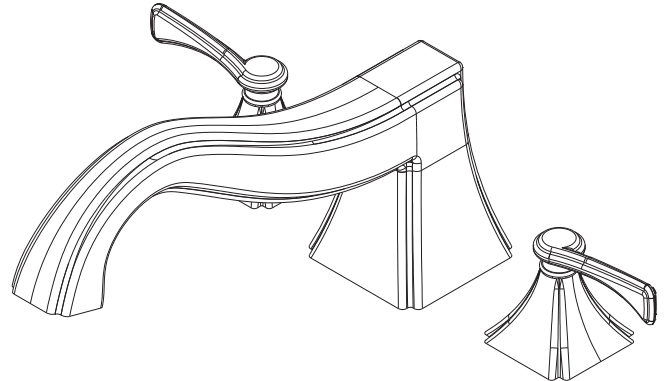

KIARA

Roman Tub Deck Trim

2536

Features

- Solid brass construction
- ADA compliant traditional lever handles
- 3-11/16" (9.4 cm) spout height at outlet
- 9-1/2" (24.1 cm) spout reach (c-c)
- Intended for use with Newport Brass rough valve kit (Included Accessory) which incorporates the following:
  - Brass valve bodies and spout nipple
  - Quarter-turn washerless ceramic disc 3/4" valve cartridges

Codes / Standards Compliance

Meets or exceeds the following at date of manufacture:

- ASME A112.18.1/CSA B125.1
- IAPMO/cUPC
- IPC
- ADA
- ICC/ANSI A117.1
- All applicable US Federal and State material regulations

Colors / Finishes

- 15: Polished Nickel
- 15A: Antique Nickel
- 26: Polished Chrome
- 10B: Oil Rubbed Bronze
- Other: Refer to the Newport Brass catalog for additional color/finish options.

Specified Model

Model	Description	Colors / Finishes
2536	Roman Tub Deck Trim	☐ 15 ☐ 15A ☐ 26 ☐ 10B ☐ Other

Required Accessory:

Trim, above, and Rough Valve Kit, below, must both be specified.

Application	Roman Tub			Roman Tub with Handshower					
	Hot Valve	Cold Valve	Spout Quick-Connect Fitting	Hot Valve	Cold Valve	Spout Quick-Connect Fitting	Poly-Braided Hose	Handshower Diverter	H/S Flange Hardware
Inlet/Outlet Size	3/4"	3/4"	3/4"	3/4"	3/4"	3/4"	1/2"	1/2" / 3/4"	-
Part Number	☐ 1-565			☐ 1-566					
Image									

Product Specification:

Add "Color / Finish" suffix to Tub Deck Trim model number, below.

The Roman Tub Deck Trim shall be made of solid brass construction. Roman Tub Deck Trim shall incorporate ADA compliant traditional lever handles. Product shall incorporate a 3-11/16" (9.4 cm) spout height at outlet and a 9-1/2" (24.1 cm) spout reach (c-c). Rough valve kit shall incorporate brass valve bodies with quarter-turn washerless ceramic disc 3/4" valve cartridges and a spout nipple. Roman Tub Deck Trim shall be Newport Brass Model 2536/____ which includes Newport Brass rough valve kit 1-565.