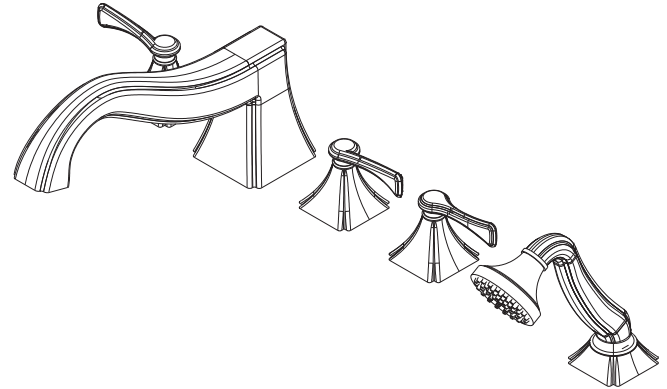

KIARA

Roman Tub with Handshower Deck Trim 2537

Features

- Solid brass construction
- ADA compliant traditional lever handles
- 3-11/16" (9.4 cm) spout height at outlet
- 9-1/2" (24.1 cm) spout reach (c-c)
- Intended for use with Newport Brass rough valve kit (Included Accessory) which incorporates the following:
  - Brass valve bodies and spout nipple
  - Quarter-turn washerless ceramic disc 3/4" valve cartridges
  - Diverter valve and hoses as needed for handshower

Codes / Standards Compliance

Meets or exceeds the following at date of manufacture:

- ASME A112.18.1/CSA B125.1
- IAPMO/cUPC
- IPC
- ADA
- ICC/ANSI A117.1
- All applicable US Federal and State material regulations

Colors / Finishes

- 15: Polished Nickel
- 15A: Antique Nickel
- 26: Polished Chrome
- 10B: Oil Rubbed Bronze
- Other: Refer to the Newport Brass catalog for additional color/finish options.

Specified Model

Model	Description	Colors / Finishes				
2537	Roman Tub with Handshower Deck Trim	☐ 15	☐ 15A	☐ 26	☐ 10B	☐ Other

Required Accessory:

Trim, above, and Rough Valve Kit, below, must both be specified.

Application	Roman Tub			Roman Tub with Handshower					
	Hot Valve	Cold Valve	Spout Quick-Connect Fitting	Hot Valve	Cold Valve	Spout Quick-Connect Fitting	Poly-Braided Hose	Handshower Diverter	H/S Flange Hardware
Inlet/Outlet Size	3/4"	3/4"	3/4"	3/4"	3/4"	3/4"	1/2"	1/2" / 3/4"	-
Part Number	☐ 1-565			☐ 1-566					
Image									

Product Specification:

Add "Color / Finish" suffix to Tub Deck Trim model number, below.

The Roman Tub with Handshower Deck Trim shall be made of solid brass construction. Roman Tub with Handshower Deck Trim shall incorporate ADA compliant traditional lever handles. Product shall incorporate a 3-11/16" (9.4 cm) spout height at outlet and a 9-1/2" (24.1 cm) spout reach (c-c). Rough valve kit shall incorporate brass valve bodies with quarter-turn washerless ceramic disc 3/4" valve cartridges, a spout nipple and a diverter valve with hoses as needed for handshower. Roman Tub with Handshower Deck Trim shall be Newport Brass Model 2537/_____ which includes Newport Brass rough valve kit 1-566.