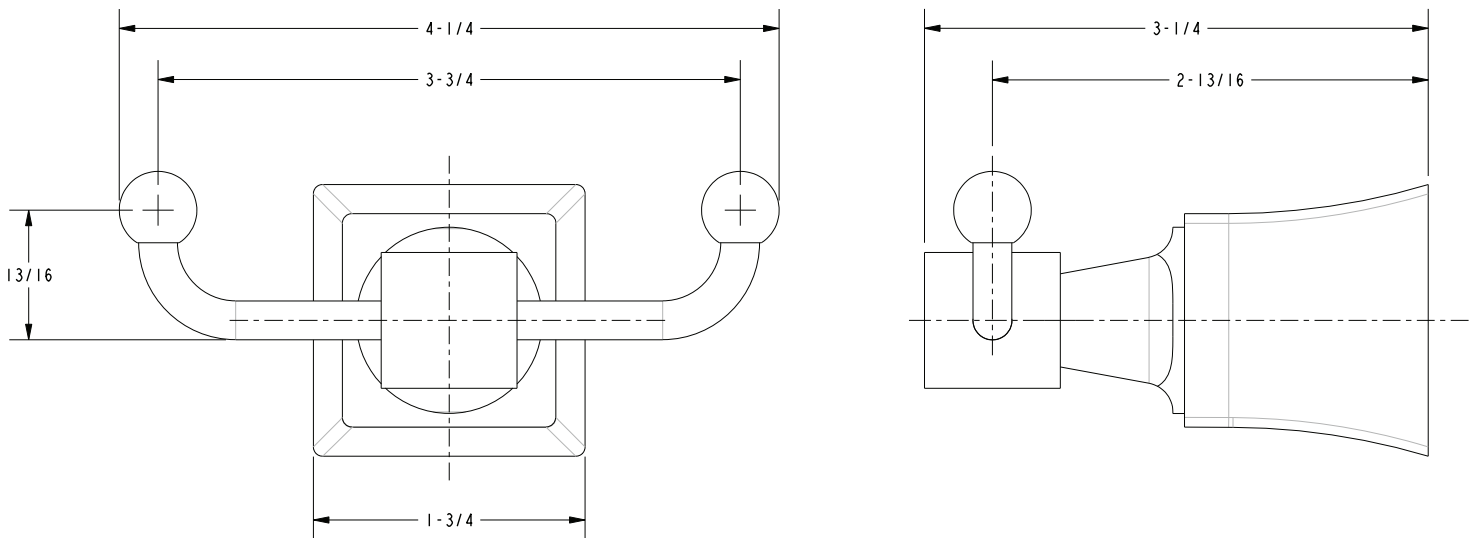

COLORADO

Double Robe Hook **26-13**

Features

- Solid brass construction
- Complements Colorado product series

Codes / Standards Compliance

Meets or exceeds the following at date of manufacture:

- All applicable US Federal and State material regulations

Model	Description	Colors Finishes
26-13	Double Robe Hook	<input type="checkbox"/> 10B <input type="checkbox"/> 15 <input type="checkbox"/> 15S <input type="checkbox"/> 26 <input type="checkbox"/> Other

Product Specification: Add size designator and "Color / Finish" suffix to Model number, below.

The Double Robe Hook shall be made of solid brass construction. Double Robe Hook shall complement Newport Brass Colorado product series. Double Robe Hook shall be Newport Brass Model 26-13/_____.

26-13

PRODUCT DIMENSIONS *(Units are in inches)*

Colorado Double Robe Hook
26-13