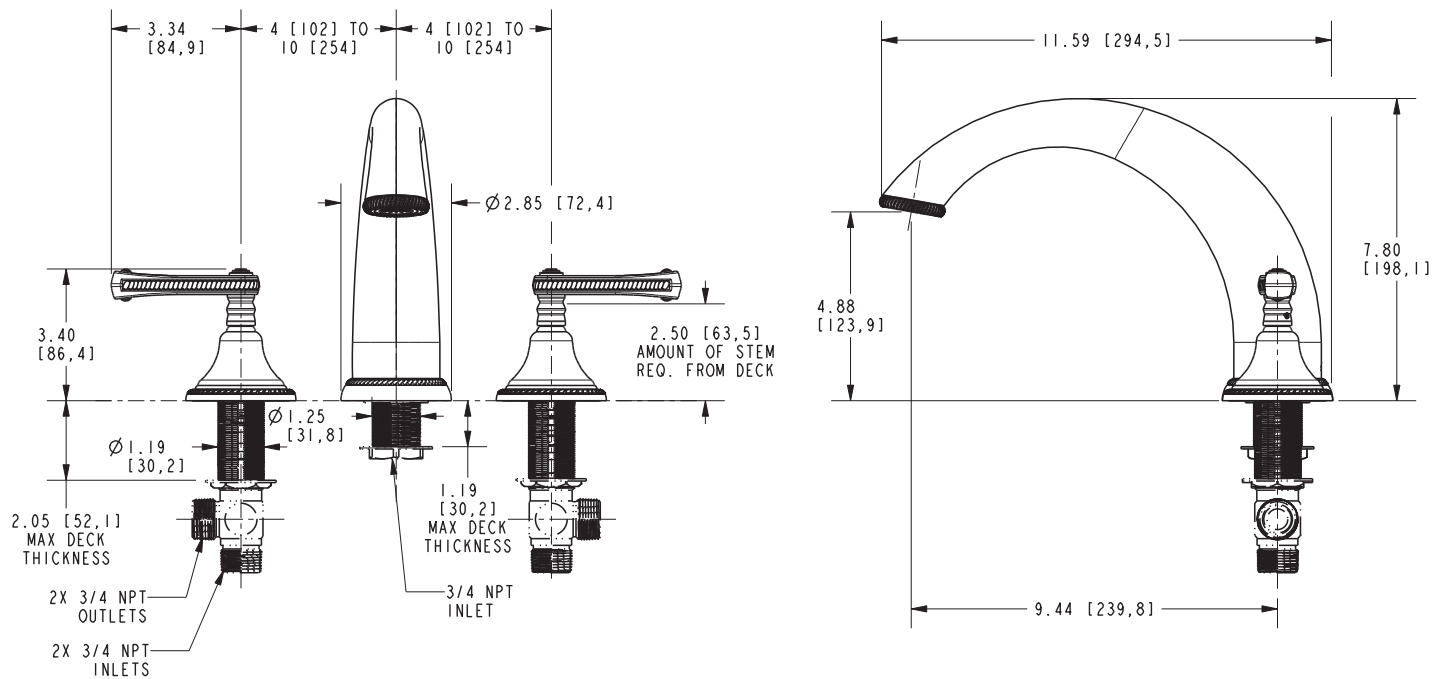

Roman Tub Deck Trim
3-1026

Features

- Solid brass construction
- 4.88" (12.4 cm) spout height at outlet
- 9.44" (24.0 cm) spout reach (c-c)
- Intended for use with Newport Brass rough valve kit (Required Accessory) which incorporates the following:
 - Brass valve bodies and quick-connect spout fitting
 - Quarter-turn washerless ceramic disc 3/4" valve cartridges
- ADA Compliant

Required Accessory

| | |
|--------------------------|---|
| System Element | Deck Tub Valve |
| Description | 2-Valve Assembly With Quick Connect Spout Adapter |
| Inlet/Outlet Size | 3/4" |
| Part Number | 1-506 |
| Image | |

Product Specification Add "Color / Finish" suffix to Model number, below.

The Roman Tub Deck Trim shall be made of solid brass construction. Roman Tub Deck Trim shall incorporate lever handles. Product shall incorporate a 4.88" (12.4 cm) spout height at outlet and a 9.44" (24.0 cm) spout reach (c-c). Rough valve kit shall incorporate brass valve bodies with quarter-turn washerless ceramic disc 3/4" valve cartridges and a quick-connect spout fitting. Roman Tub Deck Trim shall be Newport Brass Model 3-1026/_____ and Newport Brass rough valve kit shall be 1-506.

3-1026

PRODUCT DIMENSIONS *(Units are in inches)*

Amisa Roman Tub Deck Trim 3-1026