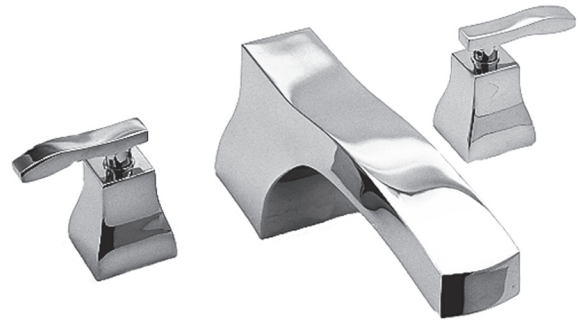

COLORADO

Roman Tub Deck Trim

3-1046

Features

- Solid brass construction
- ADA compliant traditional lever handles
- 6" (15.2 cm) spout height at outlet
- 11-9/16" (29.4 cm) spout reach (c-c)
- Intended for use with Newport Brass rough valve kit (Required Accessory) which incorporates the following:
 - Brass valve bodies and quick-connect spout fitting
 - Quarter-turn washerless ceramic disc 3/4" valve cartridges

Colors / Finishes

- 10B: Oil Rubbed Bronze
- 15: Polished Nickel
- 15S: Satin Nickel - PVD
- 26: Polished Chrome
- Other: Refer to the Newport Brass catalog for additional color/finish options.

Specified Model

Required Accessory:

Trim, above, and Rough Valve Kit, below, must both be specified.

Application	Roman Tub			Roman Tub with Handshower					
	Hot Valve	Cold Valve	Spout Quick-Connect Fitting	Hot Valve	Cold Valve	Spout Quick-Connect Fitting	Poly-Braided Hose	Handshower Diverter	H/S Flange Hardware
Description									
Inlet/Outlet Size	3/4"	3/4"	3/4"	3/4"	3/4"	3/4"	1/2"	1/2" / 3/4"	-
Part Number	<input type="checkbox"/> 1-522			<input type="checkbox"/> 1-523					
Image									

Product Specification: Add "Color / Finish" suffix to Model number, below.

The Roman Tub Deck Trim shall be made of solid brass construction. Roman Tub Deck Trim shall incorporate ADA compliant traditional lever handles. Product shall incorporate a 6" (15.2 cm) spout height at outlet and a 11-9/16" (29.4 cm) spout reach (c-c). Rough valve kit shall incorporate brass valve bodies with quarter-turn washerless ceramic disc 3/4" valve cartridges and a quick-connect spout fitting. Roman Tub Deck Trim shall be Newport Brass Model 3-1036/_____ and Newport Brass rough valve kit shall be 1-502.