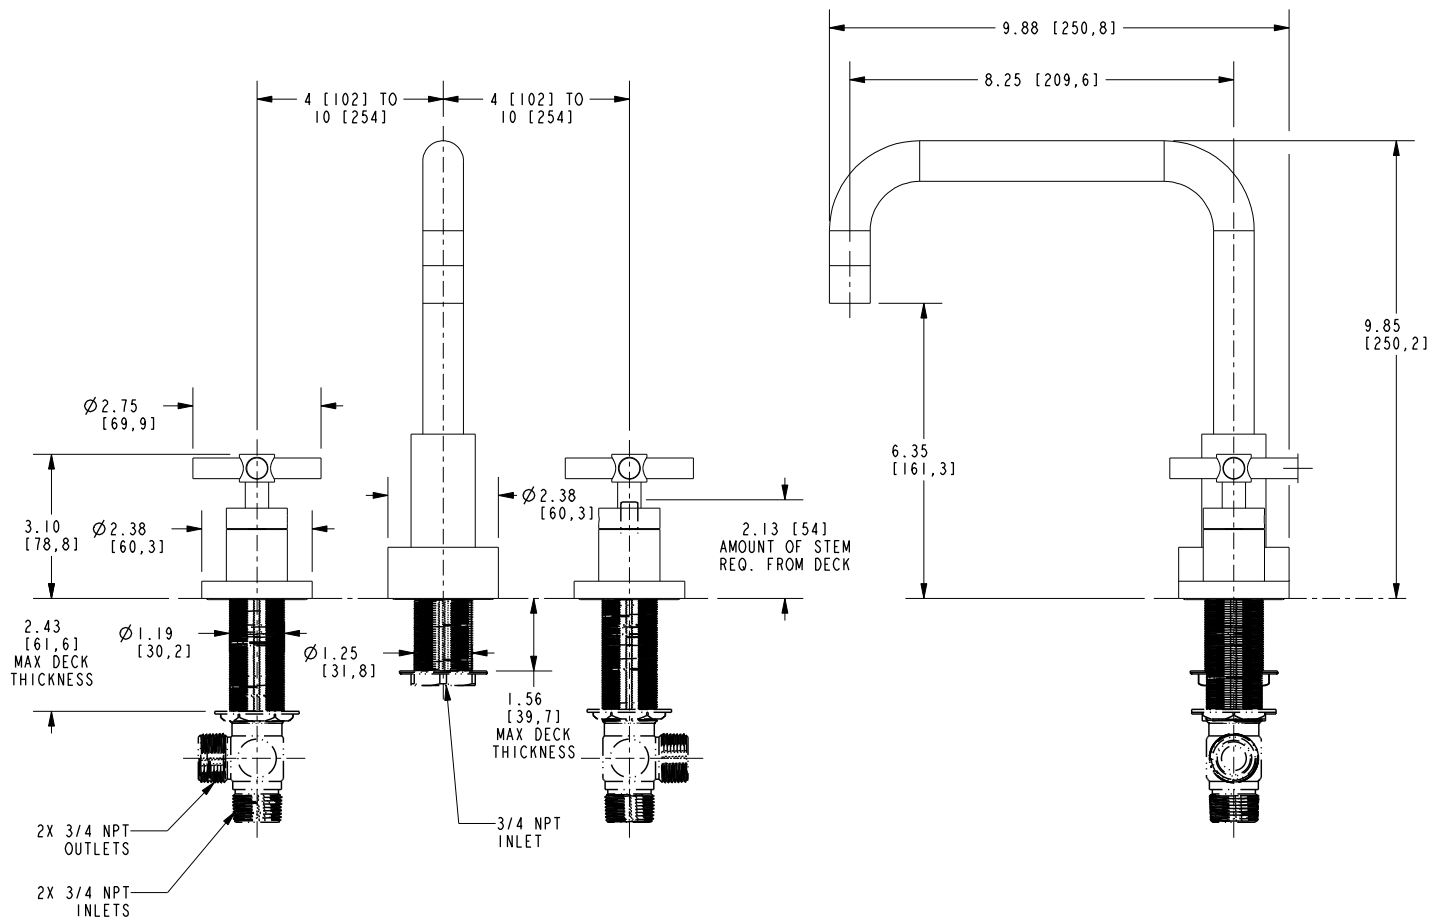

### Features

- Solid brass construction
- 6.35" (16.1 cm) spout height at outlet
- 8.25" (21.0 cm) spout reach (c-c)
- Intended for use with Newport Brass rough valve kit (Required Accessory) which incorporates the following:
  - Brass valve bodies and quick-connect spout fitting
  - Quarter-turn washerless ceramic disc 3/4" valve cartridges
- ADA Compliant

### Required Accessory

<b>System Element</b>	Deck Tub Valve
<b>Description</b>	2-Valve Assembly With Quick Connect Spout Adapter
<b>Inlet/Outlet Size</b>	3/4"
<b>Part Number</b>	1-502
<b>Image</b>	

### Product Specification Add "Color / Finish" suffix to Model number, below.

The Roman Tub Deck Trim shall be made of solid brass construction. Roman Tub with Handshower Deck Trim shall incorporate cross handles. Product shall incorporate a 6.35" (16.1 cm) spout height at outlet and a 8.25" (21.0 cm) spout reach (c-c). Rough valve kit shall incorporate brass valve bodies with quarter-turn washerless ceramic disc 3/4" valve cartridges and a quick-connect spout fitting. Roman Tub Deck Trim shall be Newport Brass Model 3-1406/\_\_\_\_ and Newport Brass rough valve kit shall be 1-502.

## PRODUCT DIMENSIONS *(Units are in inches)*