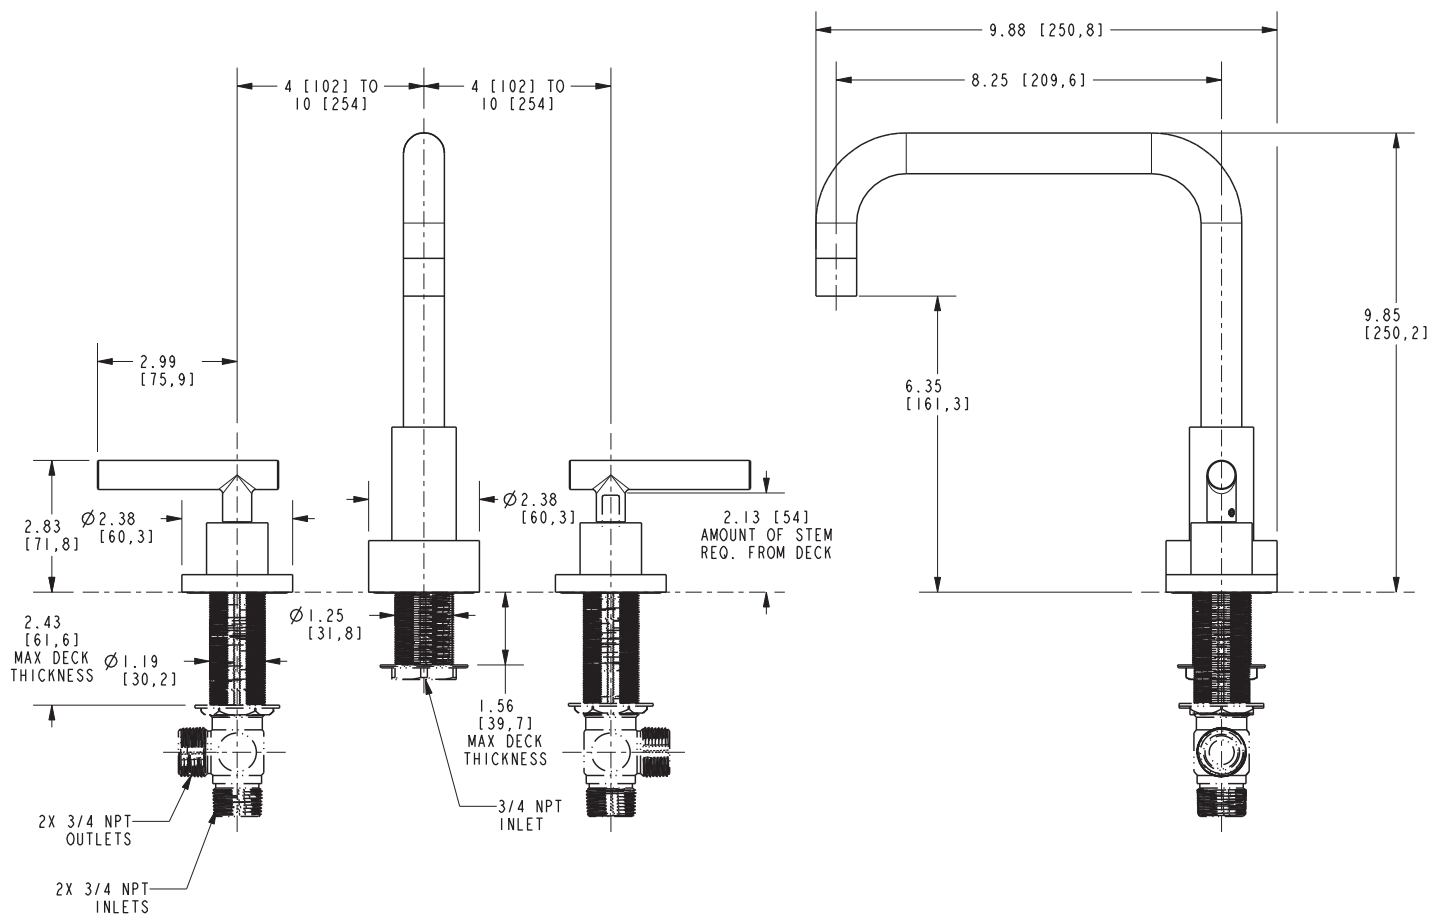

EAST SQUARE

Roman Tub Deck Trim

3-1406L

Features

- Solid brass construction
- 6.35" (16.1 cm) spout height at outlet
- 8.25" (21.0 cm) spout reach (c-c)
- Intended for use with Newport Brass rough valve kit (Required Accessory) which incorporates the following:
 - Brass valve bodies and quick-connect spout fitting
 - Quarter-turn washerless ceramic disc 3/4" valve cartridges
- ADA Compliant

Required Accessory

System Element	Deck Tub Valve
Description	2-Valve Assembly With Quick Connect Spout Adapter
Inlet/Outlet Size	3/4"
Part Number	1-502
Image	

Product Specification Add "Color / Finish" suffix to Model number, below.

The Roman Tub Deck Trim shall be made of solid brass construction. Roman Tub Deck Trim shall incorporate lever handles. Product shall incorporate a 6.35" (16.1 cm) spout height at outlet and a 8.25" (21.0 cm) spout reach (c-c). Rough valve kit shall incorporate brass valve bodies with quarter-turn washerless ceramic disc 3/4" valve cartridges and a quick-connect spout fitting. Roman Tub Deck Trim shall be Newport Brass Model 3-1406L/____ and Newport Brass rough valve kit shall be 1-502.

3-1406L

PRODUCT DIMENSIONS *(Units are in inches)*

East Square Roman Tub Deck Trim 3-1406L