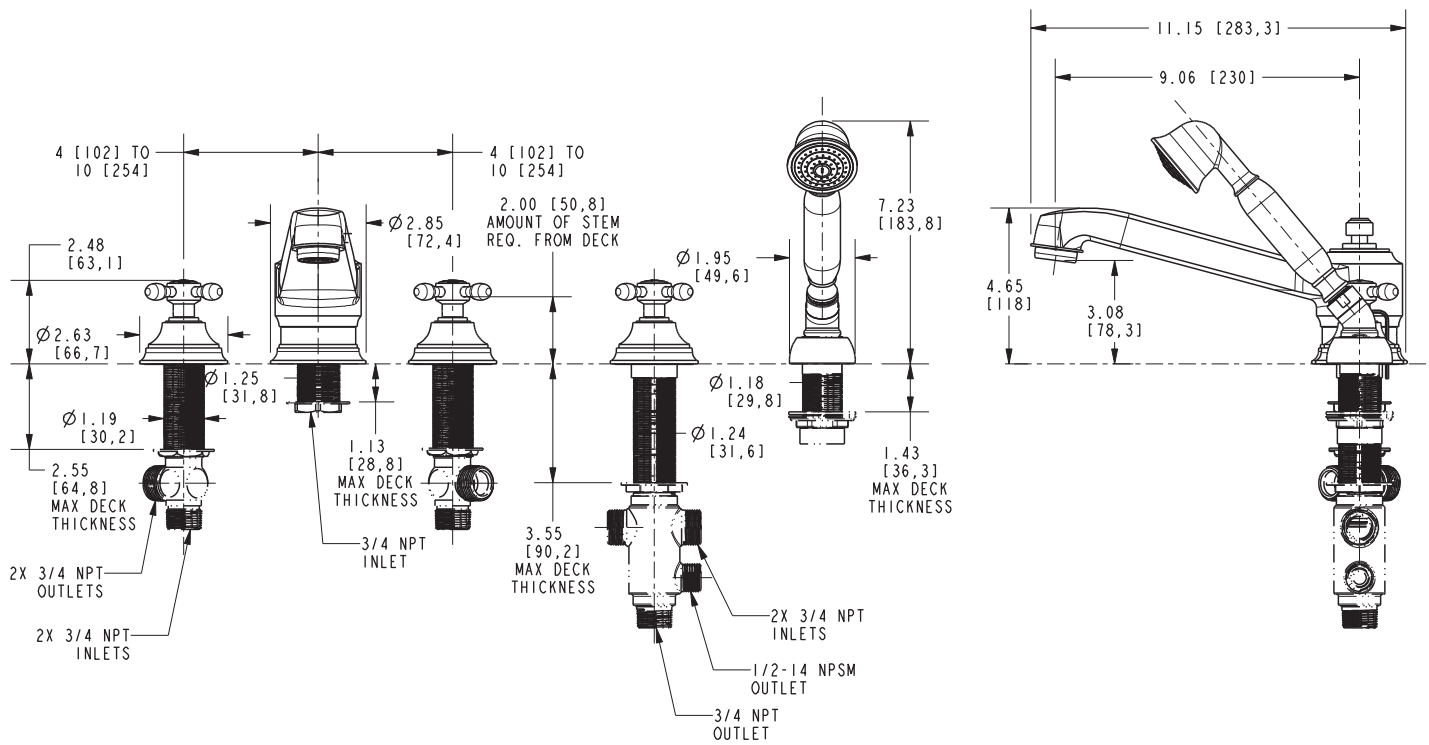

Features

- Solid brass construction
- 3.08" (7.8 cm) spout height at outlet
- 9.06" (23.0 cm) spout reach (c-c)
- Intended for use with Newport Brass rough valve kit (Required Accessory) which incorporates the following:
 - Brass valve bodies and quick-connect spout fitting
 - Quarter-turn washerless ceramic disc 3/4" valve cartridges
- Diverter valve and hoses as needed for handshower
- ADA Compliant
- 1.8 GPM (6.8 LPM) Max, Handshower Only

Required Accessory

System Element	Deck Tub Valve
Description	3-Valve Assembly With Quick Connect Spout Adapter
Inlet/Outlet Size	3/4"
Part Number	1-507
Image	

Product Specification Add "Color / Finish" suffix to Model number, below.

The Roman Tub with Handshower Deck Trim shall be made of solid brass construction. Roman Tub with Handshower Deck Trim shall incorporate cross handles. Product shall incorporate a 3.08" (7.8 cm) spout height at outlet and a 9.06" (23.0 cm) spout reach (c-c). Product shall feature a solid brass handshower with a 1.8 gallons (6.7 liters) per minute maximum flow rate. Rough valve kit shall incorporate brass valve bodies with quarter-turn washerless ceramic disc 3/4" valve cartridges, a quick-connect spout fitting and a diverter valve with hoses as needed for handshower. Roman Tub with Handshower Deck Trim shall be Newport Brass Model 3-1647/_____ and Newport Brass rough valve kit shall be 1-507.

3-1647

PRODUCT DIMENSIONS *(Units are in inches)*

Astaire Roman Tub Deck Trim 3-1647