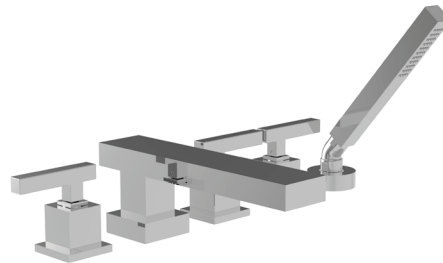

**Features**

- Solid brass construction
- 2.74" (7.0 cm) spout height at outlet
- 8.00" (20.3 cm) spout reach (c-c)
- Intended for use with Newport Brass rough valve kit (Required Accessory) which incorporates the following:
  - Brass valve bodies and quick-connect spout fitting
  - Quarter-turn washerless ceramic disc 3/4" valve cartridges
- Diverter valve and hoses as needed for handshower
- ADA Compliant
- 1.8 GPM (6.8 LPM) Max, Handshower Only

**Roman Tub with Handshower Deck Trim**

**3-2027**

**Colors / Finishes**

- 10B: Oil Rubbed Bronze
- 15: Polished Nickel
- 15S: Satin Nickel - PVD
- 26: Polished Chrome
- Other: Refer to the Newport Brass catalog for additional color/finish options.

**Required Accessory**

<b>System Element</b>	Deck Tub Valve
<b>Description</b>	3-Valve Assembly With Quick Connect Spout Adapter
<b>Inlet/Outlet Size</b>	3/4"
<b>Part Number</b>	1-503
<b>Image</b>	

**Product Specification** Add "Color / Finish" suffix to Model number, below.

The Roman Tub with Handshower Deck Trim shall be made of solid brass construction. Roman Tub with Handshower Deck Trim shall incorporate lever handles. Product shall incorporate a 2.74" (7.0 cm) spout height at outlet and a 8.00" (20.3 cm) spout reach (c-c). Product shall feature a solid brass handshower with a 1.8 gallons (6.7 liters) per minute maximum flow rate. Rough valve kit shall incorporate brass valve bodies with quarter-turn washerless ceramic disc 3/4" valve cartridges, a quick-connect spout fitting and a diverter valve with hoses as needed for handshower. Roman Tub with Handshower Deck Trim shall be Newport Brass Model 3-2027/\_\_\_\_ and Newport Brass rough valve kit shall be 1-503.