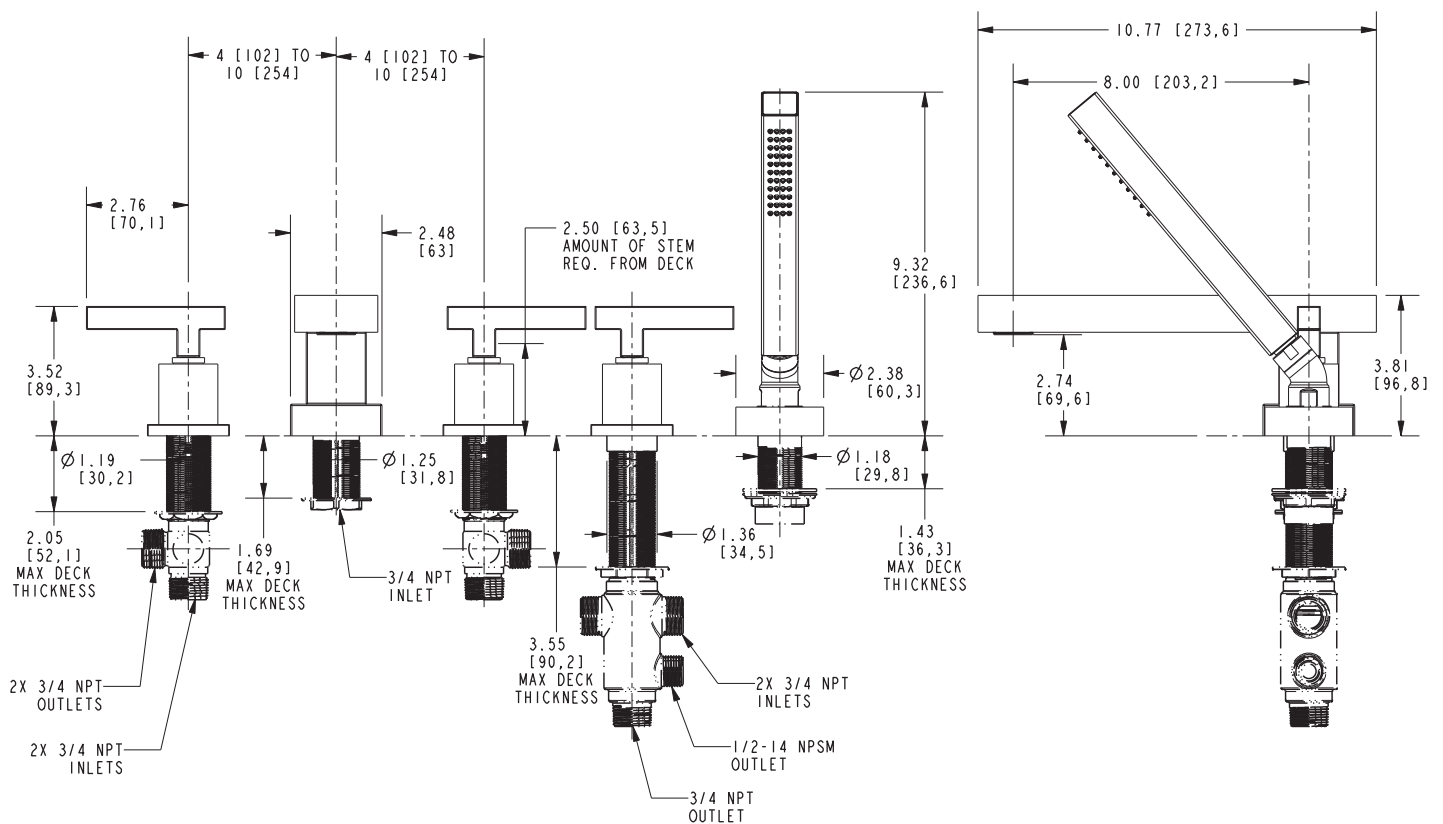

**Features**

- Solid brass construction
- 2.74" (7.0 cm) spout height at outlet
- 8.00" (20.3 cm) spout reach (c-c)
- Intended for use with Newport Brass rough valve kit (Required Accessory) which incorporates the following:
  - Brass valve bodies and quick-connect spout fitting
  - Quarter-turn washerless ceramic disc 3/4" valve cartridges
- Diverter valve and hoses as needed for handshower
- ADA Compliant
- 1.8 GPM (6.8 LPM) Max, Handshower Only

**Required Accessory**

<b>System Element</b>	Deck Tub Valve
<b>Description</b>	3-Valve Assembly With Quick Connect Spout Adapter
<b>Inlet/Outlet Size</b>	3/4"
<b>Part Number</b>	1-503
<b>Image</b>	

**Product Specification** Add "Color / Finish" suffix to Model number, below.

The Roman Tub with Handshower Deck Trim shall be made of solid brass construction. Roman Tub with Handshower Deck Trim shall incorporate lever handles. Product shall incorporate a 2.74" (7.0 cm) spout height at outlet and a 8.00" (20.3 cm) spout reach (c-c). Product shall feature a solid brass handshower with a 1.8 gallons (6.7 liters) per minute maximum flow rate. Rough valve kit shall incorporate brass valve bodies with quarter-turn washerless ceramic disc 3/4" valve cartridges, a quick-connect spout fitting and a diverter valve with hoses as needed for handshower. Roman Tub with Handshower Deck Trim shall be Newport Brass Model 3-2027/\_\_\_\_ and Newport Brass rough valve kit shall be 1-503.

## PRODUCT DIMENSIONS *(Units are in inches)*