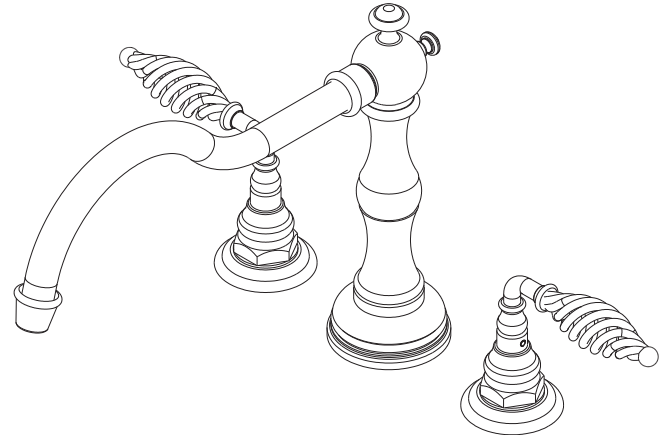

FAIRFIELD

Roman Tub Deck Trim

3-2106

Features

- Solid brass construction
- ADA compliant traditional cross handles
- 6" (15.2 cm) spout height at outlet
- 11-9/16" (29.4 cm) spout reach (c-c)
- Intended for use with Newport Brass rough valve kit (Required Accessory) which incorporates the following:
  - Brass valve bodies and quick-connect spout fitting
  - Quarter-turn washerless ceramic disc 3/4" valve cartridges

Codes / Standards Compliance

Meets or exceeds the following at date of manufacture:

- ASME A112.18.1/CSA B125.1
- IAPMO/cUPC
- IPC
- ADA
- ICC/ANSI A117.1
- All applicable US Federal and State material regulations

Colors / Finishes

- 15: Polished Nickel
- 15A: Antique Nickel
- 26: Polished Chrome
- 10B: Oil Rubbed Bronze
- Other: Refer to the Newport Brass catalog for additional color/finish options.

Specified Model

Model	Description	Colors / Finishes
3-2106	Roman Tub Deck Trim	☐ 15 ☐ 15A ☐ 26 ☐ 10B ☐ Other

Required Accessory:

Trim, above, and Rough Valve Kit, below, must both be specified.

Application	Roman Tub			Roman Tub with Handshower					
	Hot Valve	Cold Valve	Spout Quick-Connect Fitting	Hot Valve	Cold Valve	Spout Quick-Connect Fitting	Poly-Braided Hose	Handshower Diverter	H/S Flange Hardware
Inlet/Outlet Size	3/4"	3/4"	3/4"	3/4"	3/4"	3/4"	1/2"	1/2" / 3/4"	-
Part Number	☐ 1-502			☐ 1-503					
Image									

Product Specification:

Add "Color / Finish" suffix to Tub Deck Trim model number, below.

The Roman Tub Deck Trim shall be made of solid brass construction. Roman Tub Deck Trim shall incorporate ADA compliant traditional cross handles. Product shall incorporate a 6" (15.2 cm) spout height at outlet and a 11-9/16" (29.4 cm) spout reach (c-c). Rough valve kit shall incorporate brass valve bodies with quarter-turn washerless ceramic disc 3/4" valve cartridges and a quick-connect spout fitting. Roman Tub Deck Trim shall be Newport Brass Model 3-2106/_____ and Newport Brass rough valve kit shall be 1-502.