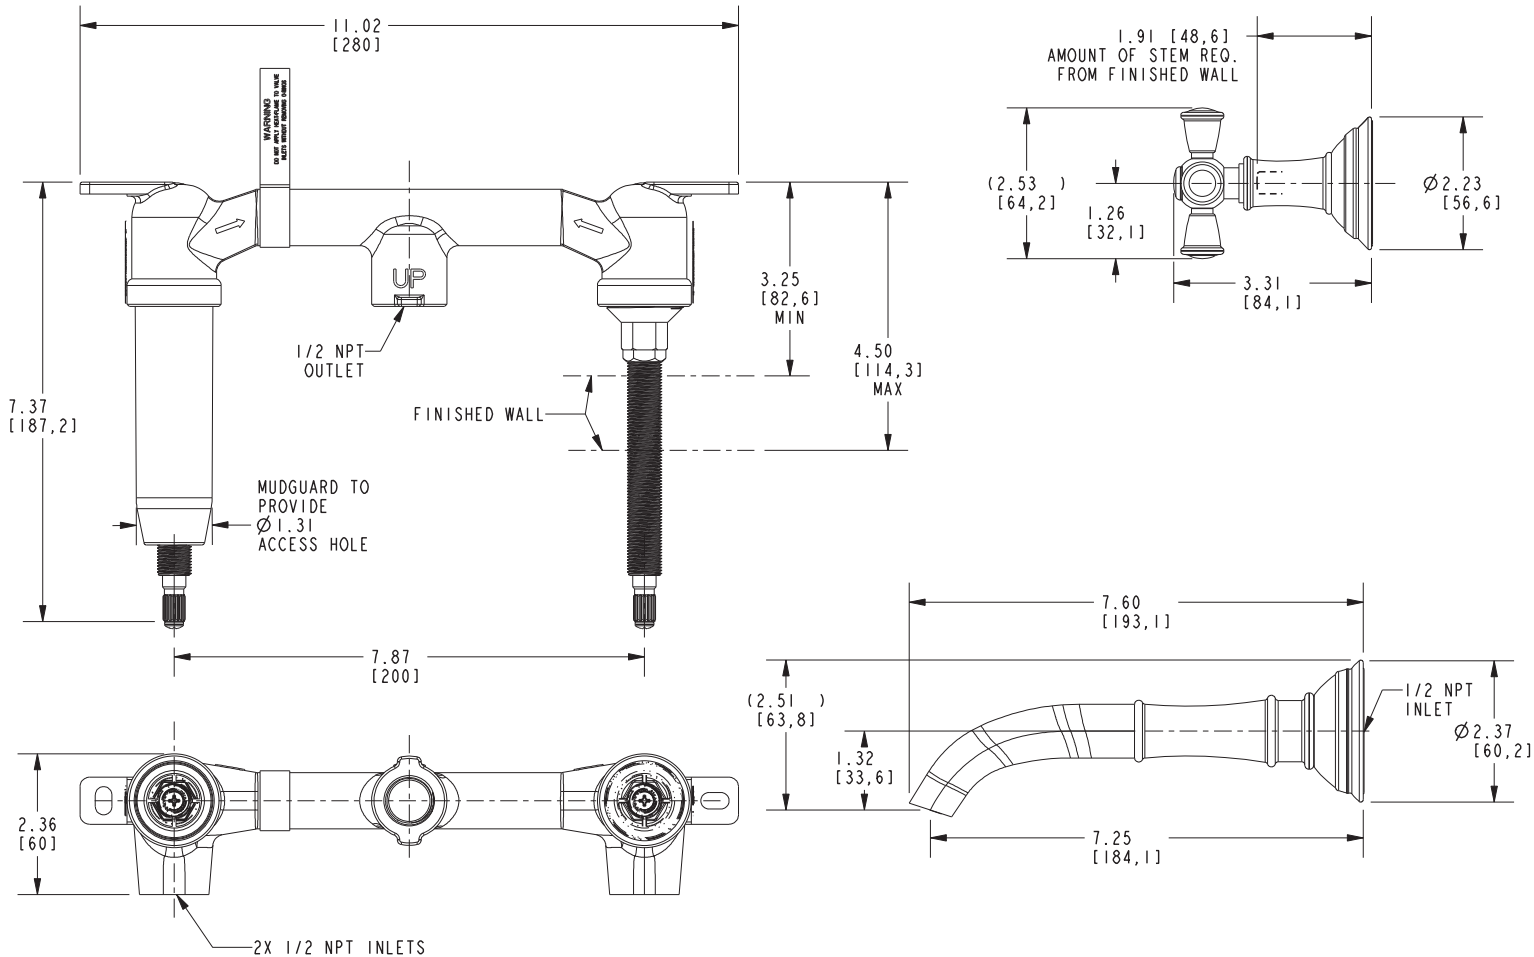

AYLESBURY

Wall-Mounted Lavatory Trim

3-2401

Features

- Solid brass construction
- 7.25" (18.4 cm) spout reach (wall-to-center)
- 1/2" NPT spout inlet fitting
- Rough valve incorporates a brass valve body assembly
- Rough valve incorporates quarter-turn washerless ceramic disc valve cartridges
- Intended for use with Newport Brass rough valve as specified (Required Accessory)
- ADA Compliant
- 1.2 GPM (4.5 LPM) Max

Required Accessory

Application	Wall Lavatory Rough Valve
Description	2-Cartridge Assembly
Inlet/Outlet Size	1/2"
Part Number	1-532U
Image	

Product Specification Add "Color / Finish" suffix to Model number, below.

The Wall-Mounted Lavatory Faucet shall be made of solid brass construction. Wall-Mounted Lavatory Faucet shall incorporate cross handles and a 7.25" (18.4 cm) spout (wall-to-center) that incorporates a 1/2" NPT inlet fitting. Rough valve shall incorporate a brass valve body assembly and quarter-turn washerless ceramic disc valve cartridges. Wall-Mounted Lavatory Faucet shall be Newport Brass Model 3-2401/____ and Newport Brass rough valve shall be 1-532U.

3-2401

Product dimensions are provided for reference only. For specific product installation guidelines, please reference the installation instructions of the product being installed.

Aylesbury Wall-Mounted Lavatory Trim 3-2401