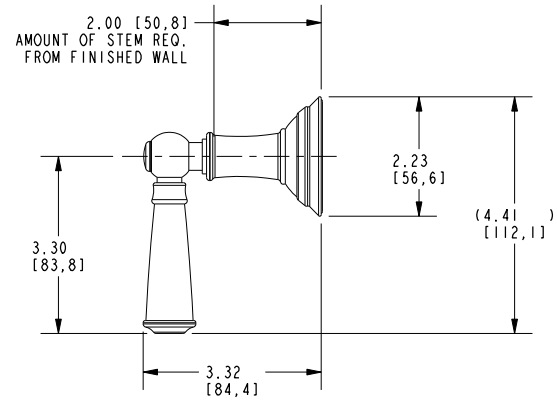

AYLESBURY

Features

- Solid brass construction
- 7.25" (18.4 cm) spout reach (wall-to-center)
- 1/2" NPT spout inlet fitting
- Rough valve incorporates a brass valve body assembly
- Rough valve incorporates quarter-turn washerless ceramic disc valve cartridges
- Intended for use with Newport Brass rough valve as specified (Required Accessory)
- ADA Compliant
- 1.2 GPM (4.5 LPM) Max

Required Accessory

Application	Wall Lavatory Rough Valve
Description	2-Cartridge Assembly
Inlet/Outlet Size	1/2"
Part Number	1-532U
Image	

Product Specification Add "Color / Finish" suffix to Model number, below.

The Wall-Mounted Lavatory Faucet shall be made of solid brass construction. Wall-Mounted Lavatory Faucet shall incorporate lever handles and a 7.25" (18.4 cm) spout (wall-to-center) that incorporates a 1/2" NPT inlet fitting. Rough valve shall incorporate a brass valve body assembly and quarter-turn washerless ceramic disc valve cartridges. Wall-Mounted Lavatory Faucet shall be Newport Brass Model 3-2411/____ and Newport Brass rough valve shall be 1-532U.

3-2411

Product dimensions are provided for reference only. For specific product installation guidelines, please reference the installation instructions of the product being installed.

Aylesbury Wall-Mounted Lavatory Trim 3-2411