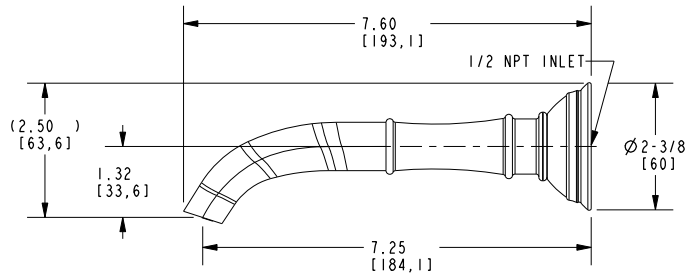

AYLESBURY

Features

- Solid brass construction
- 7.25" (18.4 cm) spout reach (wall-to-center)
- 1/2" NPT spout inlet fitting
- Rough valve incorporates a brass valve body assembly
- Rough valve incorporates quarter-turn washerless ceramic disc valve cartridges
- Intended for use with Newport Brass rough valve as specified (Required Accessory)
- ADA Compliant
- 1.2 GPM (4.5 LPM) Max

Required Accessory

Application	Wall Lavatory Rough Valve
Description	2-Cartridge Assembly
Inlet/Outlet Size	1/2"
Part Number	1-532U
Image	

Product Specification Add "Color / Finish" suffix to Model number, below.

The Wall-Mounted Lavatory Faucet shall be made of solid brass construction. Wall-Mounted Lavatory Faucet shall incorporate lever handles and a 7.25" (18.4 cm) spout (wall-to-center) that incorporates a 1/2" NPT inlet fitting. Rough valve shall incorporate a brass valve body assembly and quarter-turn washerless ceramic disc valve cartridges. Wall-Mounted Lavatory Faucet shall be Newport Brass Model 3-2411/____ and Newport Brass rough valve shall be 1-532U.

3-2411

Product dimensions are provided for reference only. For specific product installation guidelines, please reference the installation instructions of the product being installed.

Aylesbury Wall-Mounted Lavatory Trim 3-2411