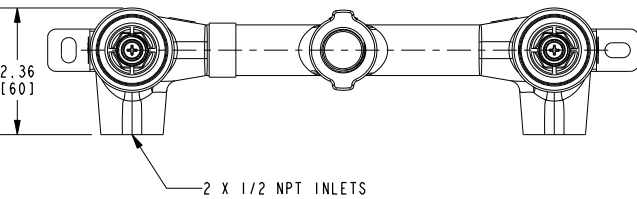

AYLESBURY

Features

- Solid brass construction
- 7.25" (18.4 cm) spout reach (wall-to-center)
- 1/2" NPT spout inlet fitting
- Rough valve incorporates a brass valve body assembly
- Rough valve incorporates quarter-turn washerless ceramic disc valve cartridges
- Intended for use with Newport Brass rough valve as specified (Required Accessory)
- ADA Compliant
- 1.2 GPM (4.5 LPM) Max

Required Accessory

Application	Wall Lavatory Rough Valve
Description	2-Cartridge Assembly
Inlet/Outlet Size	1/2"
Part Number	1-532U
Image	

Product Specification Add "Color / Finish" suffix to Model number, below.

The Wall-Mounted Lavatory Faucet shall be made of solid brass construction. Wall-Mounted Lavatory Faucet shall incorporate lever handles and a 7.25" (18.4 cm) spout (wall-to-center) that incorporates a 1/2" NPT inlet fitting. Rough valve shall incorporate a brass valve body assembly and quarter-turn washerless ceramic disc valve cartridges. Wall-Mounted Lavatory Faucet shall be Newport Brass Model 3-2411/____ and Newport Brass rough valve shall be 1-532U.

3-2411

Product dimensions are provided for reference only. For specific product installation guidelines, please reference the installation instructions of the product being installed.

Aylesbury Wall-Mounted Lavatory Trim 3-2411