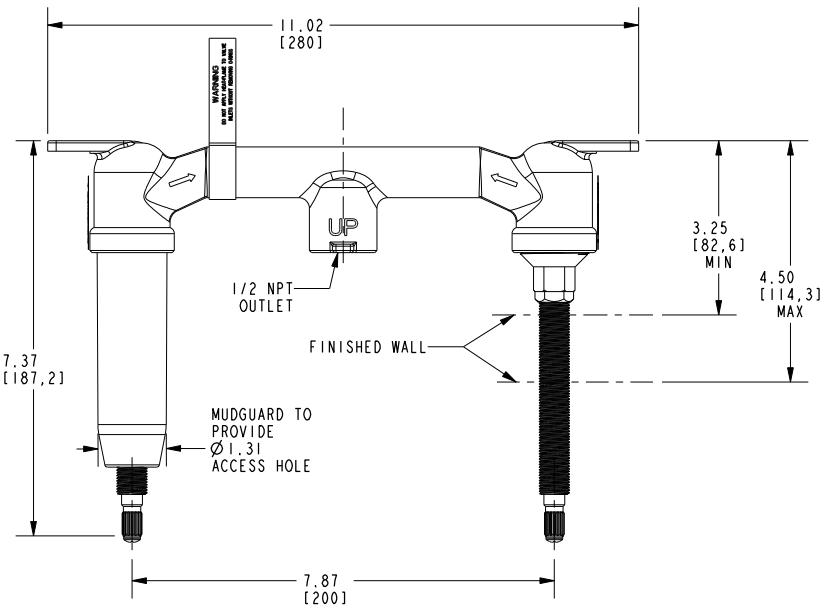

AYLESBURY

Features

- Solid brass construction
- 7.25" (18.4 cm) spout reach (wall-to-center)
- 1/2" NPT spout inlet fitting
- Rough valve incorporates a brass valve body assembly
- Rough valve incorporates quarter-turn washerless ceramic disc valve cartridges
- Intended for use with Newport Brass rough valve as specified (Required Accessory)
- ADA Compliant
- 1.2 GPM (4.5 LPM) Max

Required Accessory

Application	Wall Lavatory Rough Valve
Description	2-Cartridge Assembly
Inlet/Outlet Size	1/2"
Part Number	1-532U
Image	

Product Specification Add "Color / Finish" suffix to Model number, below.

The Wall-Mounted Lavatory Faucet shall be made of solid brass construction. Wall-Mounted Lavatory Faucet shall incorporate lever handles and a 7.25" (18.4 cm) spout (wall-to-center) that incorporates a 1/2" NPT inlet fitting. Rough valve shall incorporate a brass valve body assembly and quarter-turn washerless ceramic disc valve cartridges. Wall-Mounted Lavatory Faucet shall be Newport Brass Model 3-2411/____ and Newport Brass rough valve shall be 1-532U.

3-2411

Product dimensions are provided for reference only. For specific product installation guidelines, please reference the installation instructions of the product being installed.

Aylesbury Wall-Mounted Lavatory Trim 3-2411