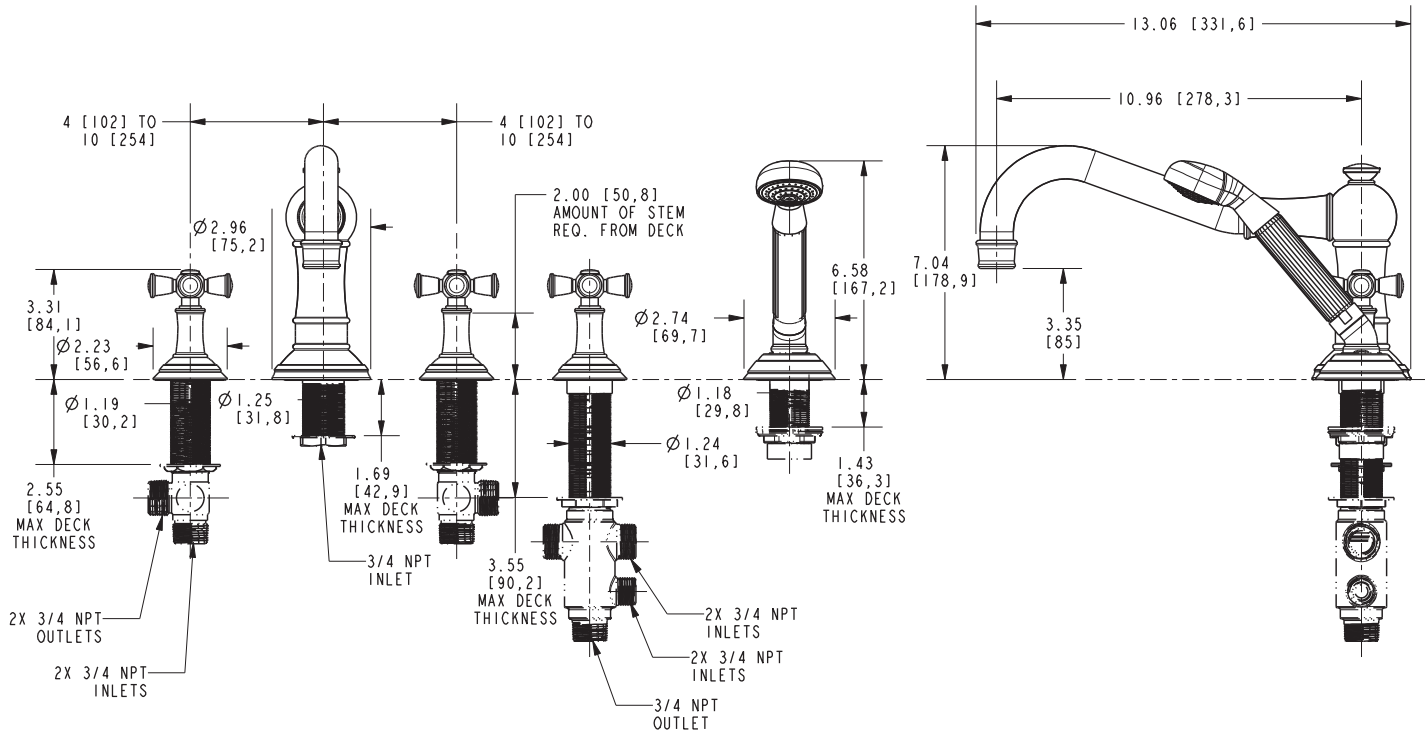

3-2467

PRODUCT DIMENSIONS *(Units are in inches)*

Jacobean Roman Tub Deck Trim 3-2467