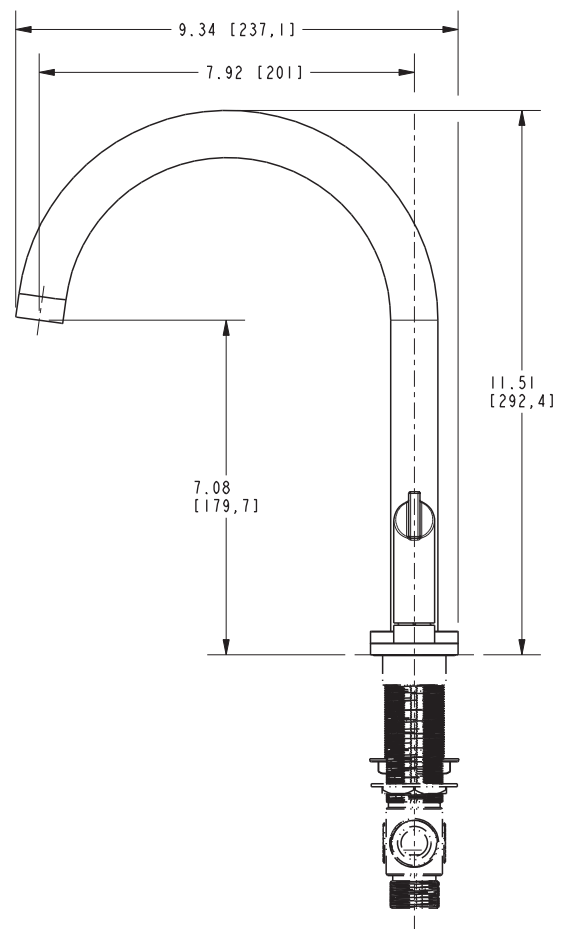

Roman Tub Deck Trim
3-2486

Features

- Solid brass construction
- 7.08" (18.0 cm) spout height at outlet
- 7.92" (20.1 cm) spout reach (c-c)
- Intended for use with Newport Brass rough valve kit (Required Accessory) which incorporates the following:
 - Brass valve bodies and quick-connect spout fitting
 - Quarter-turn washerless ceramic disc 3/4" valve cartridges
- ADA Compliant

Required Accessory

| | |
|--------------------------|---|
| System Element | Deck Rub Valve |
| Description | 2-Valve Assembly With Quick Connect Spout Adapter |
| Inlet/Outlet Size | 3/4" |
| Part Number | 1-677 |
| Image | |

Product Specification Add "Color / Finish" suffix to Model number, below.

The Roman Tub Deck Trim shall be made of solid brass construction. Roman Tub Deck Trim shall incorporate lever handles. Product shall incorporate a 7.08" (18.0 cm) spout height at outlet and a 7.92" (20.1 cm) spout reach (c-c). Rough valve kit shall incorporate brass valve bodies with quarter-turn washerless ceramic disc 3/4" valve cartridges and a spout nipple. Roman Tub Deck Trim shall be Newport Brass Model 3-2486/____ and Newport Brass rough valve kit shall be 1-677.

3-2486

PRODUCT DIMENSIONS *(Units are in inches)*

Priya Roman Tub Deck Trim 3-2486