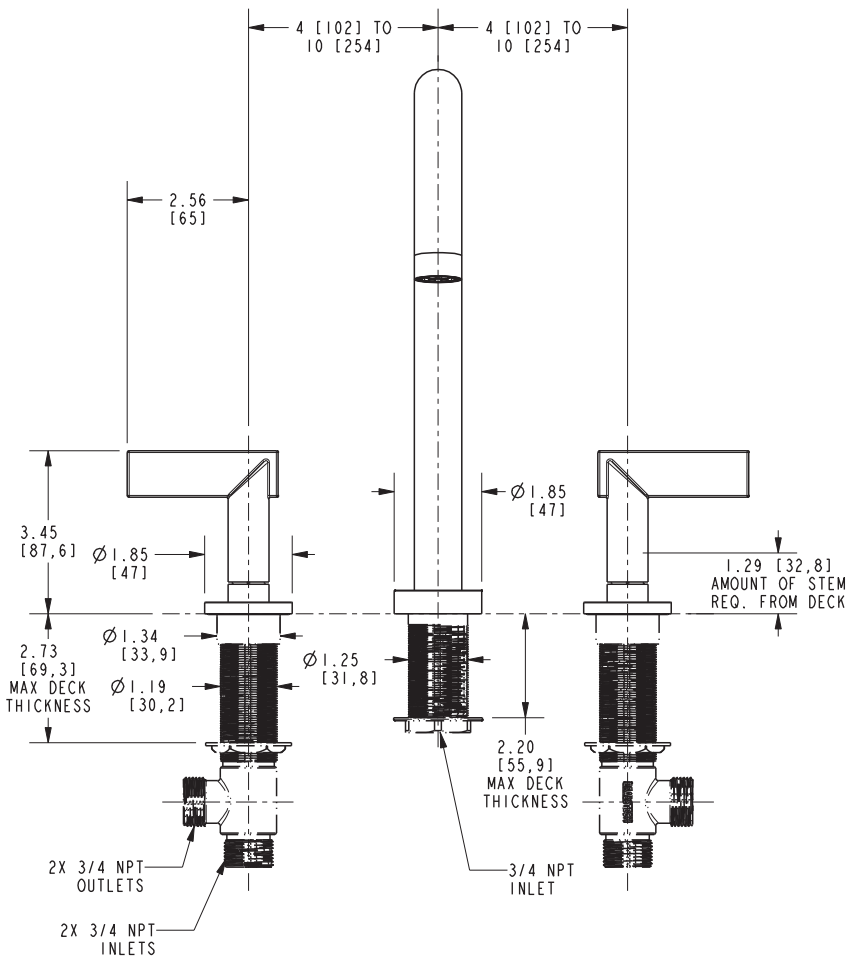

Roman Tub Deck Trim
3-2486

Features

- Solid brass construction
- 7.08" (18.0 cm) spout height at outlet
- 7.92" (20.1 cm) spout reach (c-c)
- Intended for use with Newport Brass rough valve kit (Required Accessory) which incorporates the following:
 - Brass valve bodies and quick-connect spout fitting
 - Quarter-turn washerless ceramic disc 3/4" valve cartridges
- ADA Compliant

Required Accessory

| | |
|--------------------------|---|
| System Element | Deck Rub Valve |
| Description | 2-Valve Assembly With Quick Connect Spout Adapter |
| Inlet/Outlet Size | 3/4" |
| Part Number | 1-677 |
| Image | |

Product Specification Add "Color / Finish" suffix to Model number, below.

The Roman Tub Deck Trim shall be made of solid brass construction. Roman Tub Deck Trim shall incorporate lever handles. Product shall incorporate a 7.08" (18.0 cm) spout height at outlet and a 7.92" (20.1 cm) spout reach (c-c). Rough valve kit shall incorporate brass valve bodies with quarter-turn washerless ceramic disc 3/4" valve cartridges and a spout nipple. Roman Tub Deck Trim shall be Newport Brass Model 3-2486/____ and Newport Brass rough valve kit shall be 1-677.

3-2486

PRODUCT DIMENSIONS *(Units are in inches)*

Priya Roman Tub Deck Trim 3-2486