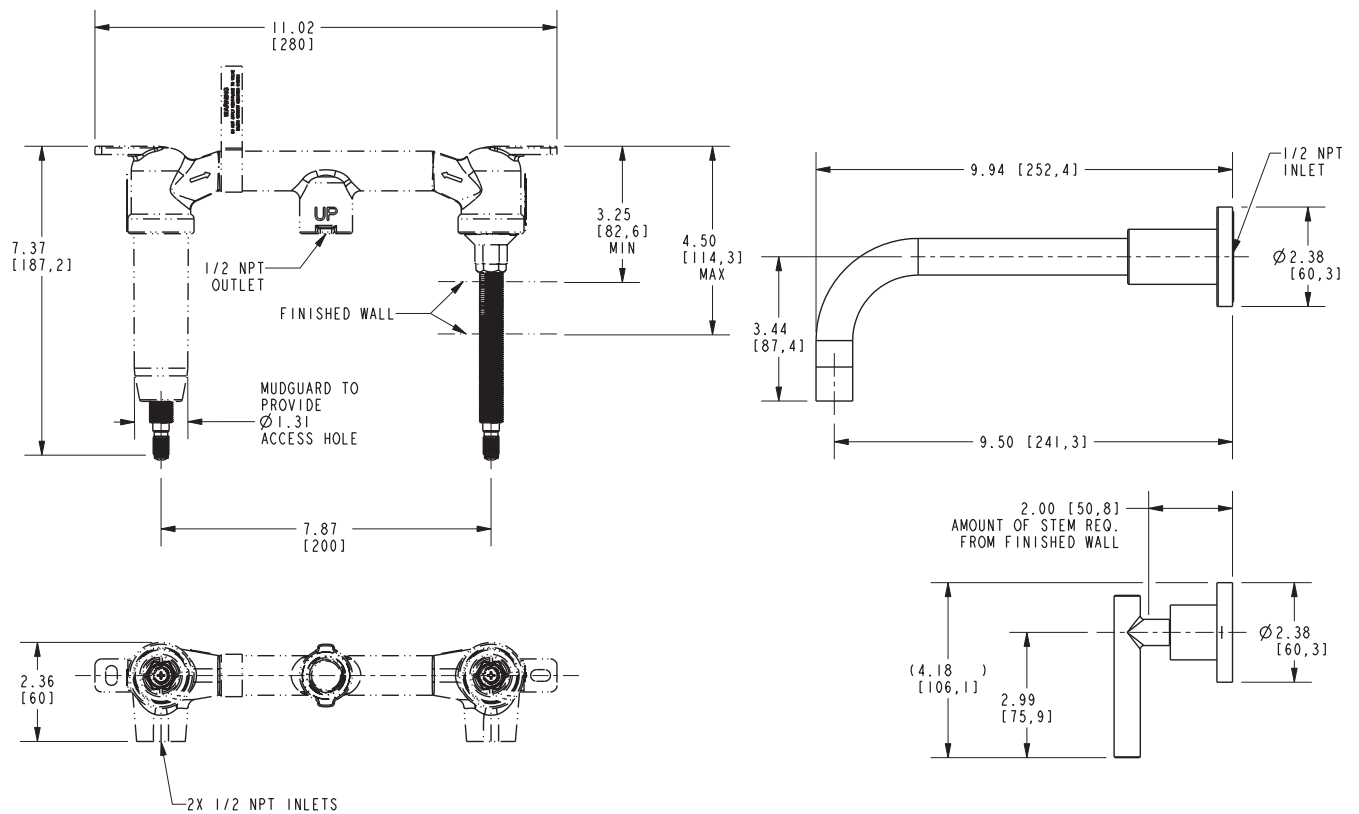

## Features

- Solid brass construction
- 9.50" (24.1 cm) spout reach (wall-to-center)
- 1/2" NPT spout inlet fitting
- Rough valve incorporates a brass valve body assembly
- Rough valve incorporates quarter-turn washerless ceramic disc valve cartridges
- Intended for use with Newport Brass rough valve as specified (Required Accessory)
- ADA Compliant
- 1.2 GPM (4.5 LPM) Max

## Required Accessory

Application	Wall Lavatory Rough Valve
Description	2-Cartridge Assembly
Inlet/Outlet Size	1/2"
Part Number	1-532U
Image	

## Product Specification Add "Color / Finish" suffix to Model number, below.

The Wall-Mounted Lavatory Faucet shall be made of solid brass construction. Wall-Mounted Lavatory Faucet shall incorporate lever handles and a 9.50" (24.1 cm) spout (wall-to-center) that incorporates a 1/2" NPT inlet fitting. Rough valve shall incorporate a brass valve body assembly and quarter-turn washerless ceramic disc valve cartridges. Wall-Mounted Lavatory Faucet shall be Newport Brass Model 3-991L/\_\_\_\_\_ and Newport Brass rough valve shall be 1-532U.

## PRODUCT DIMENSIONS *(Units are in inches)*

Product dimensions are provided for reference only. For specific product installation guidelines, please reference the installation instructions of the product being installed.