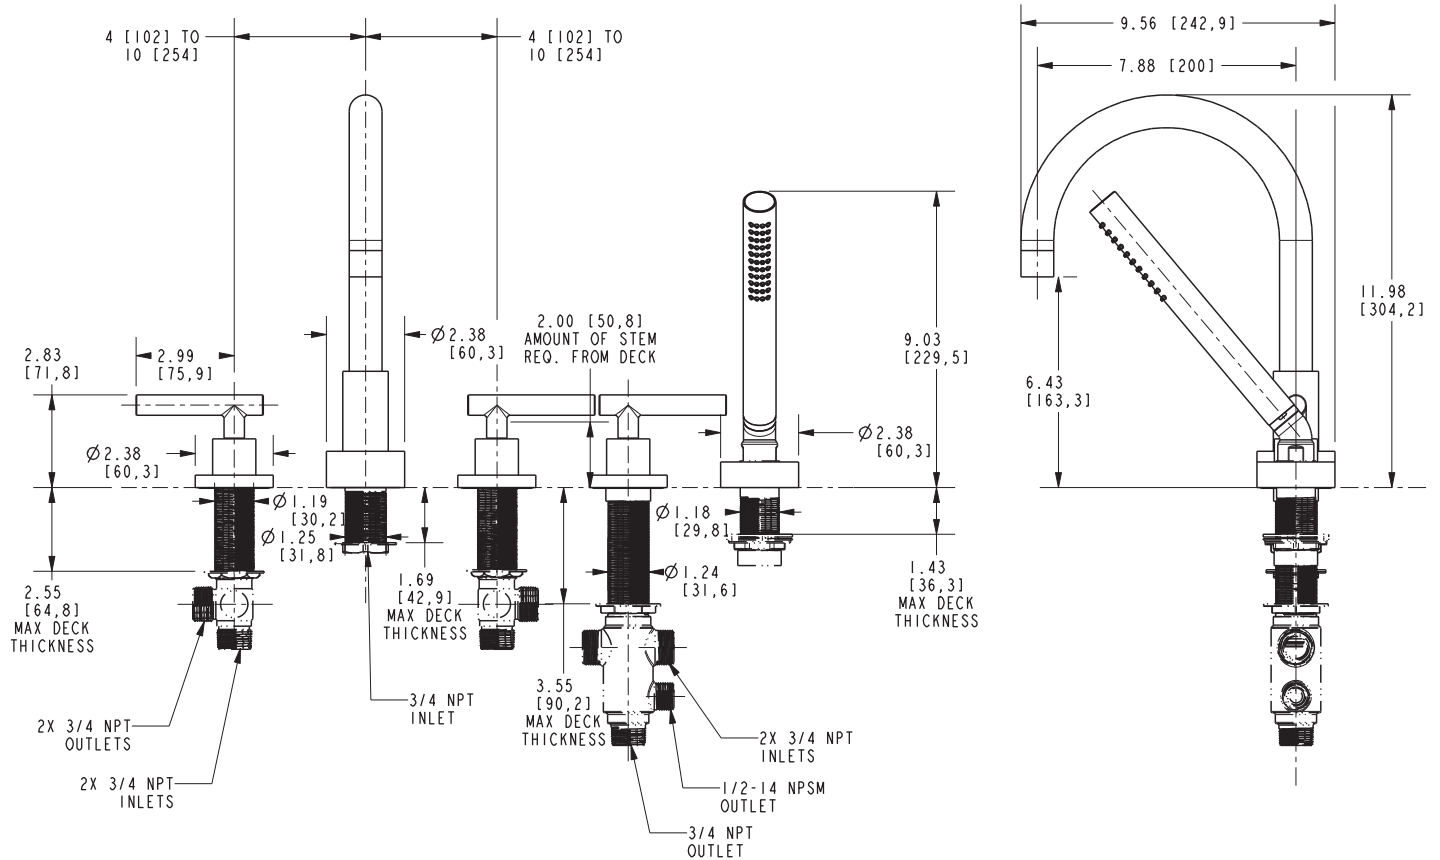

## Features

- Solid brass construction
- 6.43" (16.3 cm) spout height at outlet
- 7.88" (20.0 cm) spout reach (c-c)
- Intended for use with Newport Brass rough valve kit (Required Accessory) which incorporates the following:
  - Brass valve bodies and quick-connect spout fitting
  - Quarter-turn washerless ceramic disc 3/4" valve cartridges
- Diverter valve and hoses as needed for handshower
- ADA Complaint (Handles Only)
- 1.8 GPM (6.8 LPM) Max, Handshower Only

## Required Accessory

<b>System Element</b>	Deck Tub Valve
<b>Description</b>	3-Valve Assembly With Quick Connect Spout Adapter
<b>Inlet/Outlet Size</b>	3/4"
<b>Part Number</b>	1-503
<b>Image</b>	

## Product Specification Add "Color / Finish" suffix to Model number, below.

The Roman Tub with Handshower Deck Trim shall be made of solid brass construction. Roman Tub with Handshower Deck Trim shall incorporate lever handles. Product shall incorporate a 6.43" (16.3 cm) spout height at outlet and a 7.88" (20.0 cm) spout reach (c-c). Product shall feature a solid brass handshower with a 1.8 gallons (6.7 liters) per minute maximum flow rate Rough valve kit shall incorporate brass valve bodies with quarter-turn washerless ceramic disc 3/4" valve cartridges, a quick-connect spout fitting and a diverter valve with hoses as needed for handshower. Roman Tub with Handshower Deck Trim shall be Newport Brass Model 3-997L/\_\_\_\_ and Newport Brass rough valve kit shall be 1-503.

## PRODUCT DIMENSIONS *(Units are in inches)*

Product Dimensions are provided for reference only. For specific product installation guidelines, please reference the Installation Instructions of the product being installed.