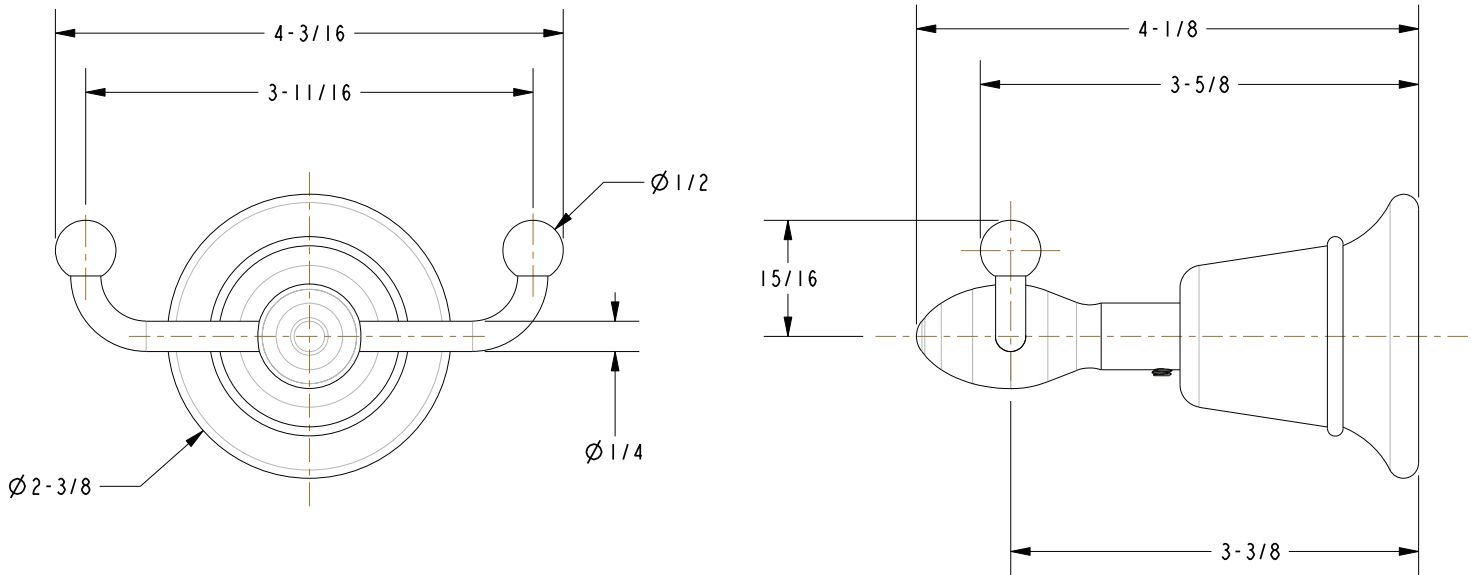

Double Robe Hook
31-13

Features

- Solid brass construction
- Complements Virginia product series

Codes / Standards Compliance

Meets or exceeds the following at date of manufacture:

- All applicable US Federal and State material regulations

Model	Description	Colors Finishes
31-13	Double Robe Hook	<input type="checkbox"/> 10B <input type="checkbox"/> 15 <input type="checkbox"/> 15S <input type="checkbox"/> 26 <input type="checkbox"/> Other

Product Specification: Add size designator and "Color / Finish" suffix to Model number, below.

The Double Robe Hook shall be made of solid brass construction. Double Robe Hook shall complement Newport Brass Virginia product series. Double Robe Hook shall be Newport Brass Model 31-13/____ .

31-13

PRODUCT DIMENSIONS *(Units are in inches)*

Virginia Double Robe Hook
31-13