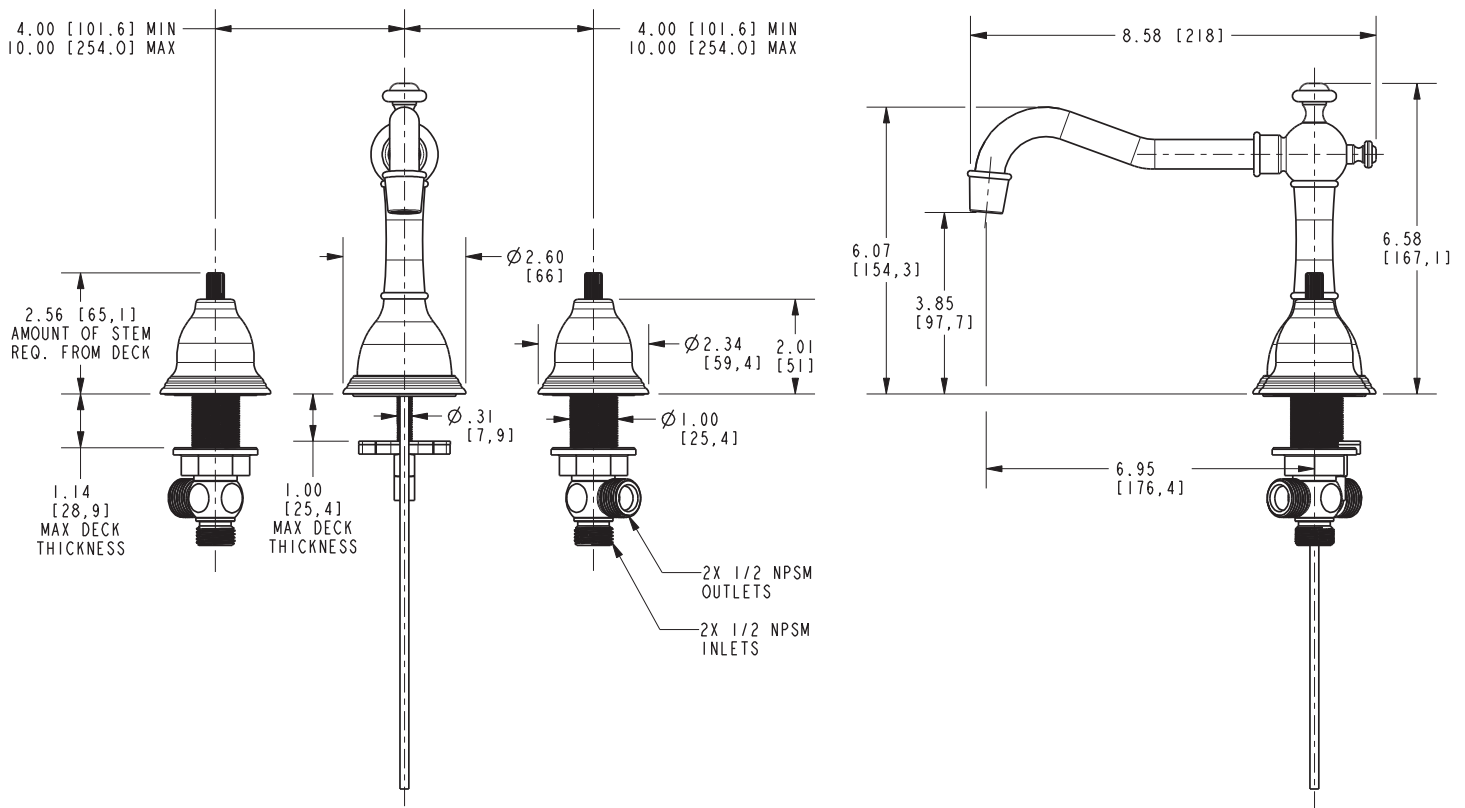

7300

PRODUCT DIMENSIONS *(Units are in inches)*

Product Dimensions are provided for reference only. For specific product installation guidelines, please reference the Installation Instructions of the product being installed.

Newport 365 Widespread Lavatory Faucet 7300