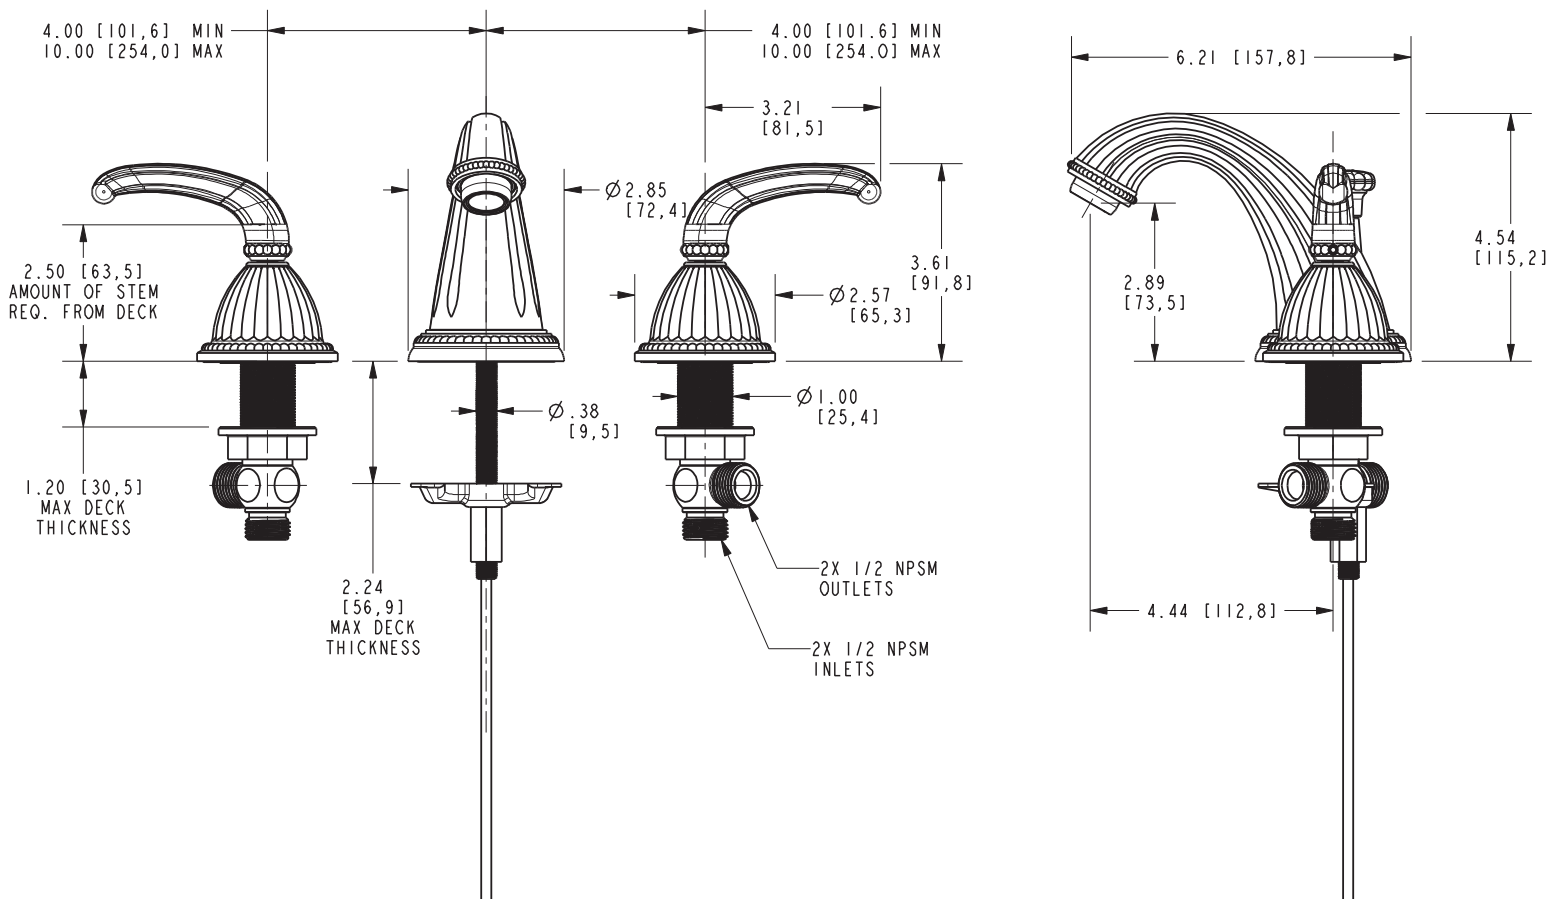

Features

- Solid brass construction
- Brass valve bodies
- Quarter-turn washerless ceramic disc valve cartridges
- Spout assembly with integral supply hoses
- Pop-up drain with tailpiece
- 2.87" (7.3 cm) spout height at outlet
- 4.44" (11.3 cm) spout reach (c-c)
- For 8" (20.3 cm) centers - Maximum 20" (50.8 cm)
- ADA Compliant
- 1.2 GPM (4.5 LPM) Max

Model	Description	Colors Finishes
880	Widespread Lavatory Faucet	<input type="checkbox"/> 10B <input type="checkbox"/> 15 <input type="checkbox"/> 15S <input type="checkbox"/> 26 <input type="checkbox"/> Other

Product Specification Add "Color / Finish" suffix to Model number, below.

The two-handle Widespread Lavatory Faucet shall be made of solid brass construction. Faucet shall incorporate a spout assembly with integral supply hoses and feature brass valve bodies with quarter-turn washerless ceramic disc valve cartridges. Faucet shall have a 1.2 gallon (4.5 liter) per minute maximum flow rate. Product shall be for 8" (20.3 cm) centers - Maximum 20" (50.8 cm). Product shall incorporate a 2.87" (7.3 cm) spout height at outlet and a 4.44" (11.3 cm) spout reach (c-c). Faucet shall include a pop-up drain with tailpiece and incorporate ADA compliant traditional lever handles. Widespread Lavatory Faucet shall be Newport Brass Model 880/____.

880

PRODUCT DIMENSIONS *(Units are in inches)*

Product Dimensions are provided for reference only. For specific product installation guidelines, please reference the Installation Instructions of the product being installed.