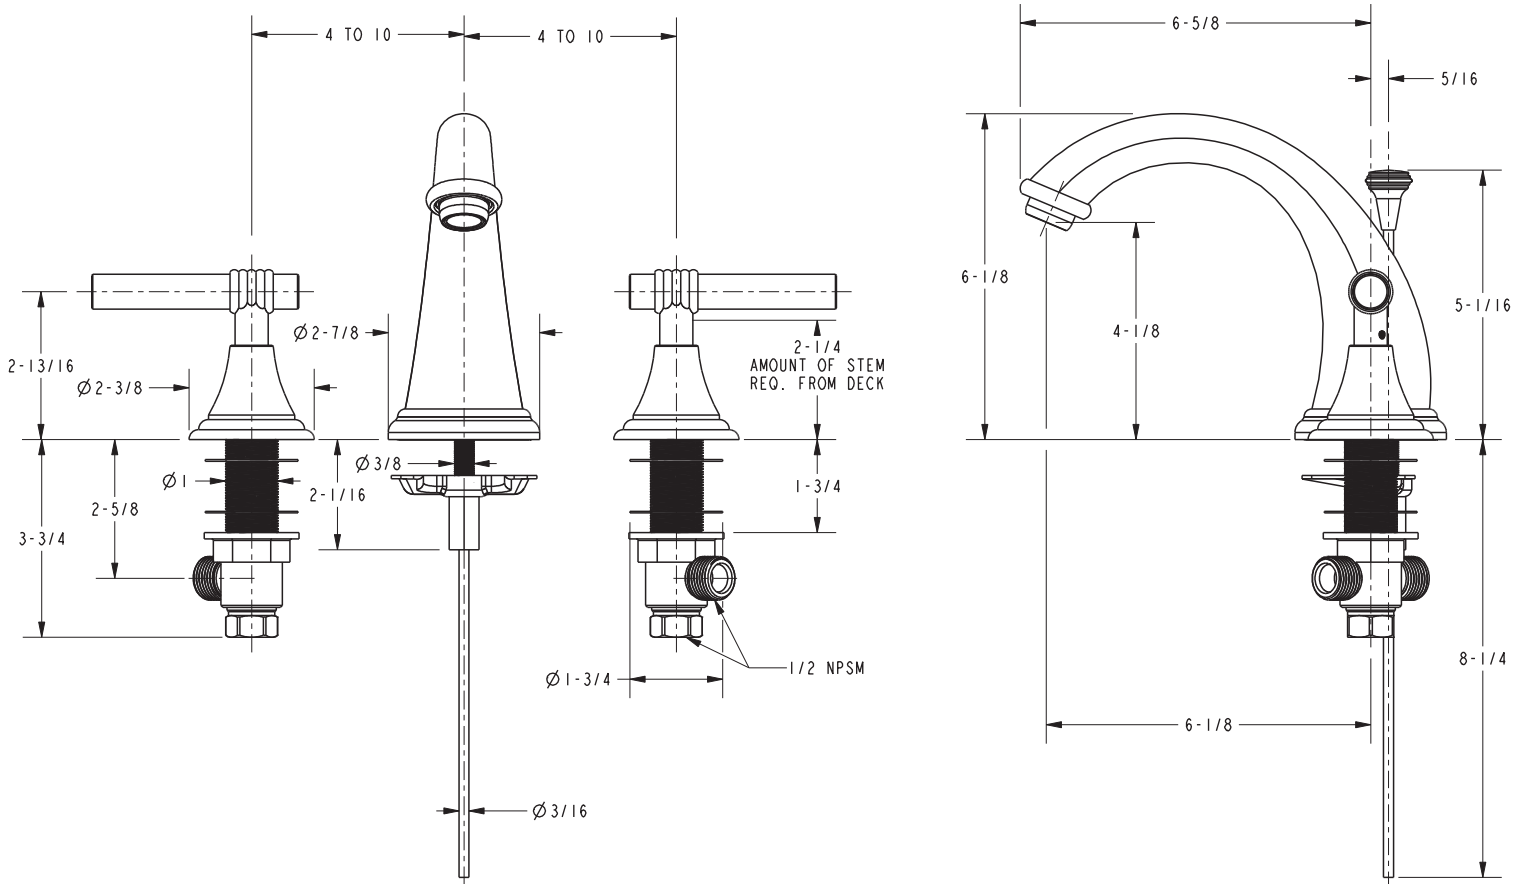

**Widespread Lavatory Faucet**  
**900**

**Features**

- Solid brass construction
- Brass valve bodies
- Quarter-turn washerless ceramic disc valve cartridges
- ADA compliant contemporary lever handles
- Spout assembly with integral supply hoses
- Pop-up drain with tailpiece
- 4-1/8" (10.5 cm) spout height at outlet
- 6-1/8" (15.6 cm) spout reach (c-c)
- For 8" (20.3 cm) centers - Maximum 20" (50.8 cm)
- 1.2 gallons (4.5 liters) per minute maximum flow rate

**Product Specification:** Add "Color / Finish" suffix to Model number, below.

The two-handle Widespread Lavatory Faucet shall be made of solid brass construction. Faucet shall incorporate a spout assembly with integral supply hoses and feature brass valve bodies with quarter-turn washerless ceramic disc valve cartridges. Faucet shall have a 1.2 gallon (4.5 liter) per minute maximum flow rate. Product shall be for 8" (20.3 cm) centers - Maximum 20" (50.8 cm). Product shall incorporate a 4-1/8" (10.5 cm) spout height at outlet and a 6-1/8" (15.6 cm) spout reach (c-c). Faucet shall include a pop-up drain with tailpiece and incorporate ADA compliant contemporary lever handles. Widespread Lavatory Faucet shall be Newport Brass Model 900/\_\_\_\_.

## PRODUCT DIMENSIONS *(Units are in inches)*