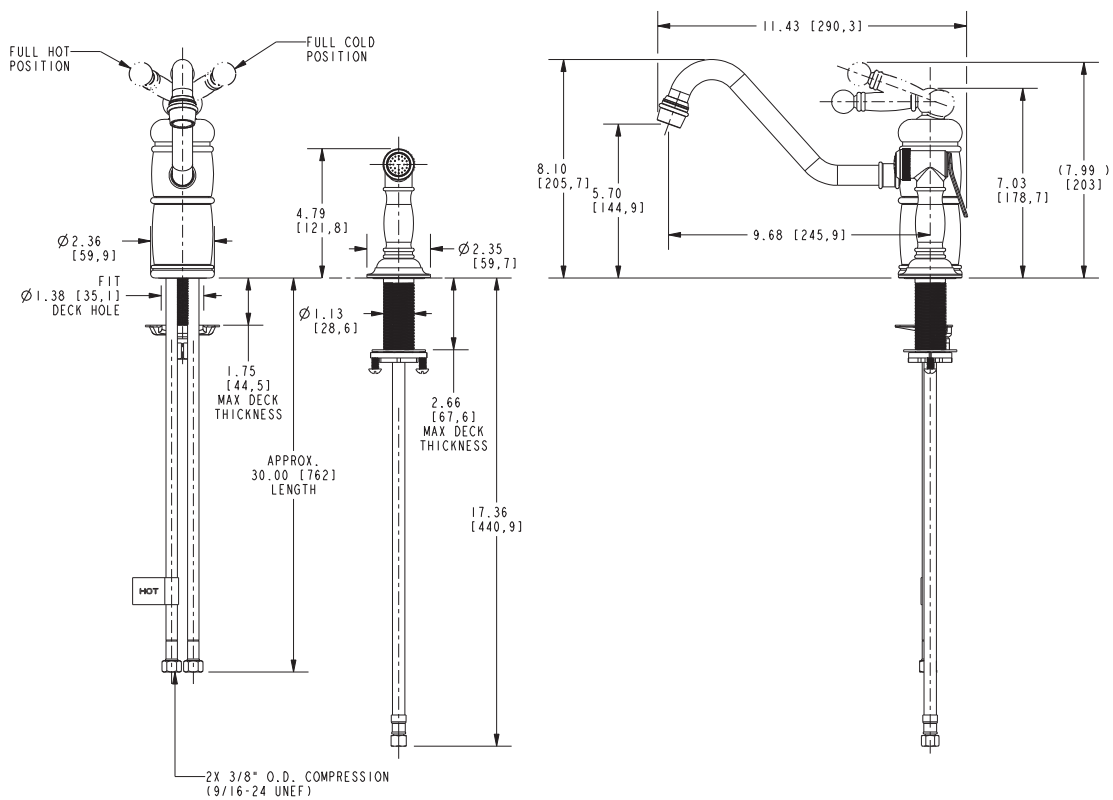

Features

- Solid brass construction
- Euro-motion ceramic disc 35 mm valve cartridge
- Swivel spout assembly with top-accessible diverter
- Solid brass pull-out sidespray assembly
- 5.63" (14.3 cm) spout height at outlet
- 9.68" (24.6 cm) spout reach (c-c)
- For two hole configurations
- ADA Complaint (Handles Only)
- 1.8 GPM (6.8 LPM) Max

Product Specification Add "Color / Finish" suffix to Model number, below.

The Single-Handle Kitchen Faucet with Sidespray shall be made of solid brass construction. Faucet shall incorporate a swivel spout assembly with top-accessible side-spray diverter assembly and feature a Euro-motion ceramic disc 35 mm valve cartridge. Faucet shall have a 1.8 gallons (6.8 liters) per minute maximum flow rate. Product shall require two holes for installation. Product shall incorporate a 5.63" (14.3 cm) spout height at outlet and a 9.68" (24.6 cm) spout reach (c-c). Faucet shall incorporate a top-mounted ADA lever handle for temperature and flow control. Single-Handle Kitchen Faucet with Sidespray shall be Newport Brass Model 941/_____.

941

PRODUCT DIMENSIONS *(Units are in inches)*

Product Dimensions are provided for reference only. For specific product installation guidelines, please reference the Installation Instructions of the product being installed.