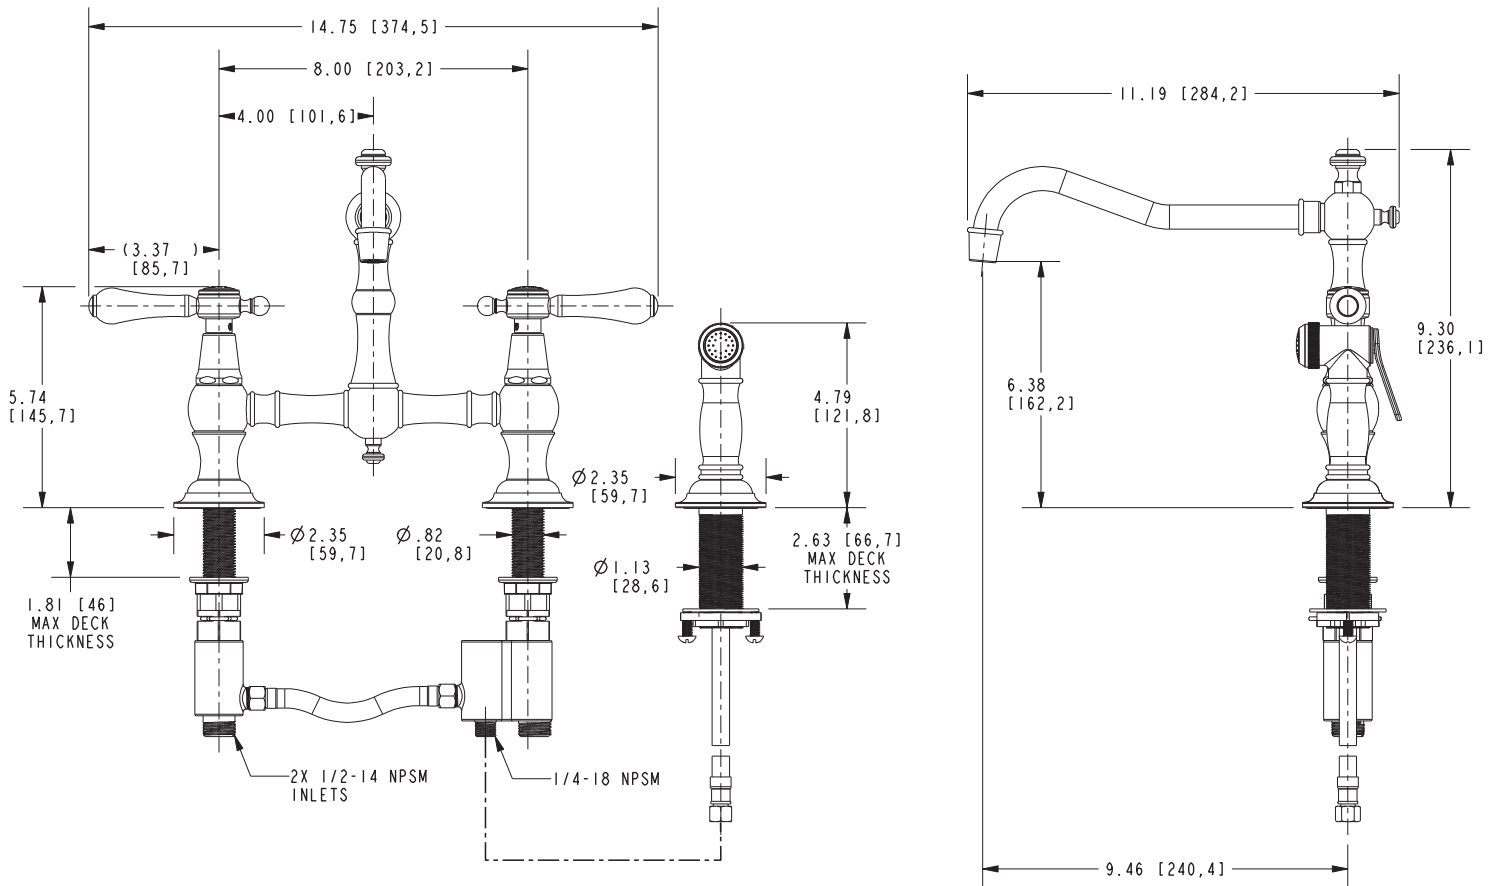

CHESTERFIELD

Features

- Solid brass construction
- Bridge-style brass valve bodies
- Quarter-turn washerless ceramic disc valve cartridges
- Swivel spout assembly
- Solid brass pull-out sidespray assembly
- 6.38" (16.2 cm) spout height at outlet
- 9.46" (24.0 cm) spout reach (c-c)
- For 8.00" (20.3 cm) centers
- ADA Complaint (Handles Only)
- 1.8 GPM (6.8 LPM) Max

Product Specification Add "Color / Finish" suffix to Model number, below.

The Bridge Style Kitchen Faucet with Sidespray shall be made of solid brass construction. Faucet shall incorporate a swivel spout assembly with integral side-spray diverter assembly and feature bridge-style brass valve bodies with quarter-turn washerless ceramic disc valve cartridges. Faucet shall have a 1.8 gallons (6.8 liters) per minute maximum flow rate. Product shall be for 8.00" (20.3 cm) centers. Product shall incorporate a 6.38" (16.2 cm) spout height at outlet and a 9.46" (24.0 cm) spout reach (c-c). Faucet shall incorporate traditional lever handles. Bridge-Style Kitchen Faucet with Sidespray shall be Newport Brass Model 9462/_____.

9462

PRODUCT DIMENSIONS *(Units are in inches)*

Product Dimensions are provided for reference only. For specific product installation guidelines, please reference the Installation Instructions of the product being installed.