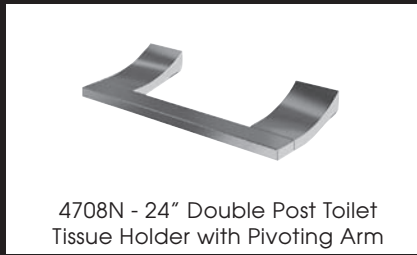

4702 - 18" Towel Bar
 4703 - 24" Towel Bar

4722-24 - 24" Double Towel Bar

4705-8 - 8" Towel Ring

4708N - 24" Double Post Toilet Tissue Holder with Pivoting Arm

4706 - Open Toilet Tissue Holder

4706-1 - Open Toilet Tissue Holder with Glass Shelf

Available Finishes:
 Polished Chrome (PC)
 Satin Nickel (SN)
 Polished Nickel (PN)

a minimalist aesthetic finds expression in the kubic collection. perfectly round bars turn at precisely angled corners and finish with mounting hardware in a disk shape. the result is a collection with incredibly clean lines and simple yet interesting decorative features.