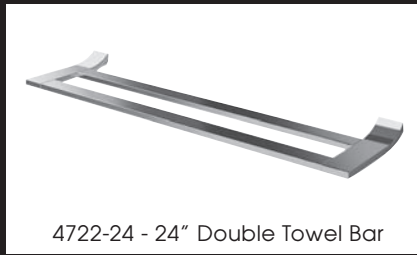

cinu

Available Finishes:
Polished Chrome (PC)
Satin Nickel (SN)
Polished Nickel (PN)

the cinu design is inspired by the fluidity of motion found in the organic elements of nature. the design's sweeping crests provide a visual experience of flowing, understated gracefulness. cinu offers the quality of solid brass along with refined design elements and modest styling.