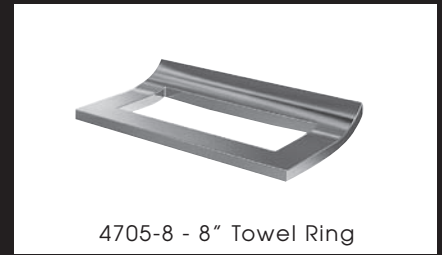

GINGER[®]

Luxury For Your Lifestyle™

cinu

new product guide

kubic

curved shower rod

cinu

Available Finishes:
 Polished Chrome (PC)
 Satin Nickel (SN)
 Polished Nickel (PN)

4702 - 18" Towel Bar
 4703 - 24" Towel Bar

4722-24 - 24" Double Towel Bar

4705-8 - 8" Towel Ring

4708N - 24" Double Post Toilet Tissue Holder with Pivoting Arm

4706 - Open Toilet Tissue Holder

4706-1 - Open Toilet Tissue Holder with Glass Shelf

Available Finishes:
 Polished Chrome (PC)
 Satin Nickel (SN)
 Polished Nickel (PN)

a minimalist aesthetic finds expression in the kubic collection. perfectly round bars turn at precisely angled corners and finish with mounting hardware in a disk shape. the result is a collection with incredibly clean lines and simple yet interesting decorative features.