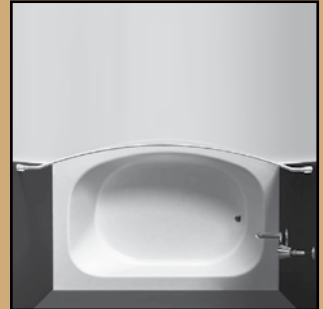

PC

6

The motiv Difference:

- Unique, stylish, and smart design - no visible mounting hardware
- Easy glide, one piece shower rod
- Shower rings available in all matching finishes
- Expanded shower space - 6.25" of additional elbow room
- Durable rod will not droop over time - holds up to 120 lbs
- Water seal rod design; curtain stays in place, for water free floors and bathroom safety
- Available in 5' and 6' lengths; can be trimmed up to 2" at each end
- Available in polished chrome, satin nickel and oil rubbed bronze
- Stylish shower rod brackets create contemporary, traditional or transitional look