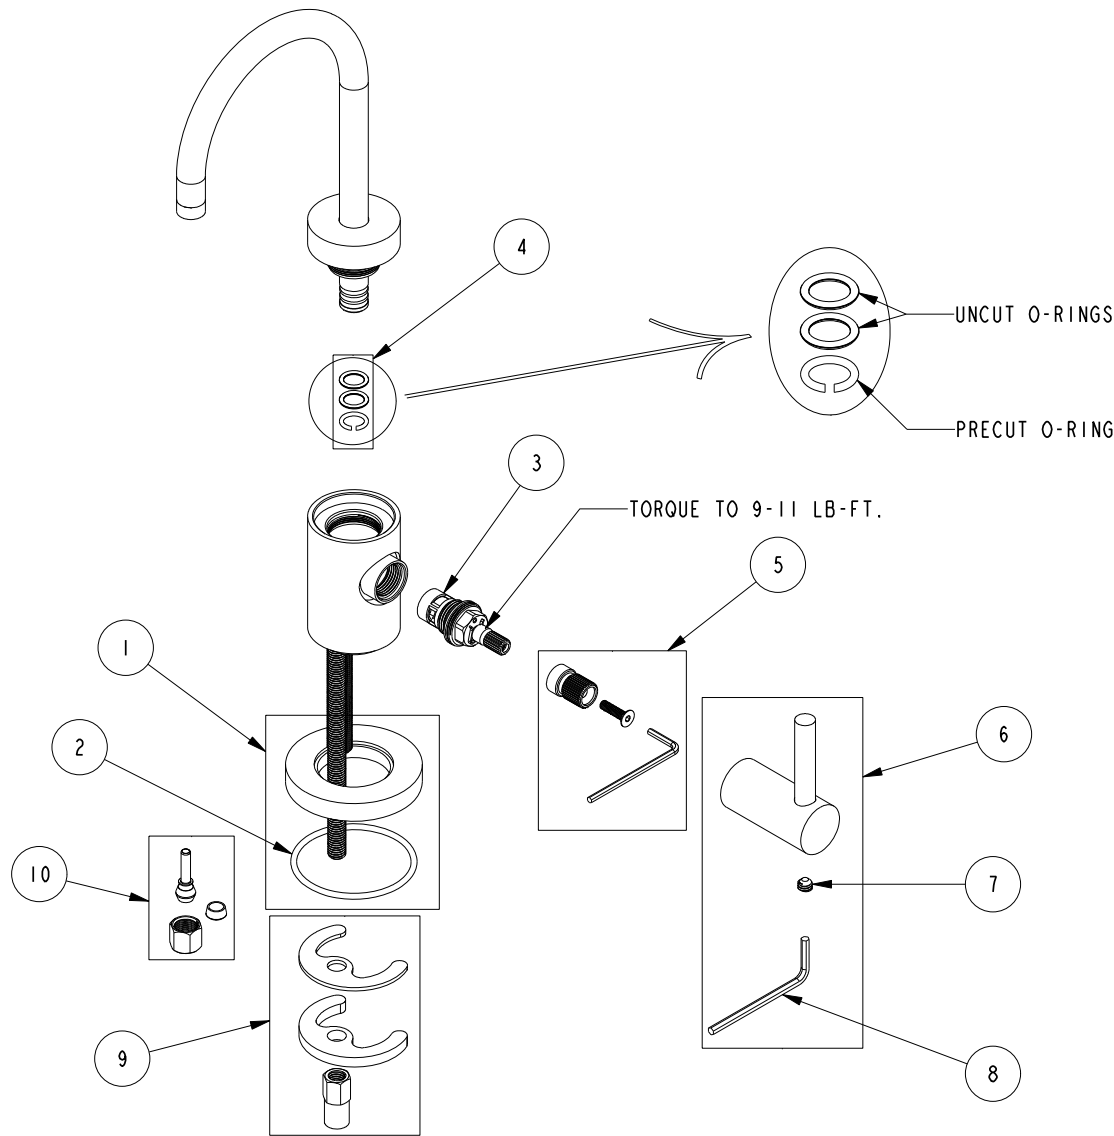

# REPLACEMENT PARTS

ITEM	PT/ASSY	SPECIFY FINISH	DESCRIPTION
1	2-101	YES	SPOUT BASE RING ASM
2	91753		O-RING, # 2-136, EP, 50 DURO - GREY
3	1-134		CARTR 3/8 HOT 1/4 TR
4	10-310		WATER DISPENSER SPOUT O-RING KIT
5	10-306		CARTRIDGE STEM ADAPTER KIT
6	20-761	YES	HANDLE ASM
7	92017		SCRW, 1/4-20 X 3/16 SKT HD CUP PT SS
8	92422		HEX KEY, 1/8" ALLOY STEEL
9	1-491		SPOUT MOUNTING KIT
10	5-007		1/4 COMP KIT

COLD WATER DISP COMP  
106C

REV P EN-4713 03/26/24

**NEWPORT BRASS.**

t: 949.417.5207 | www.newportbrass.com