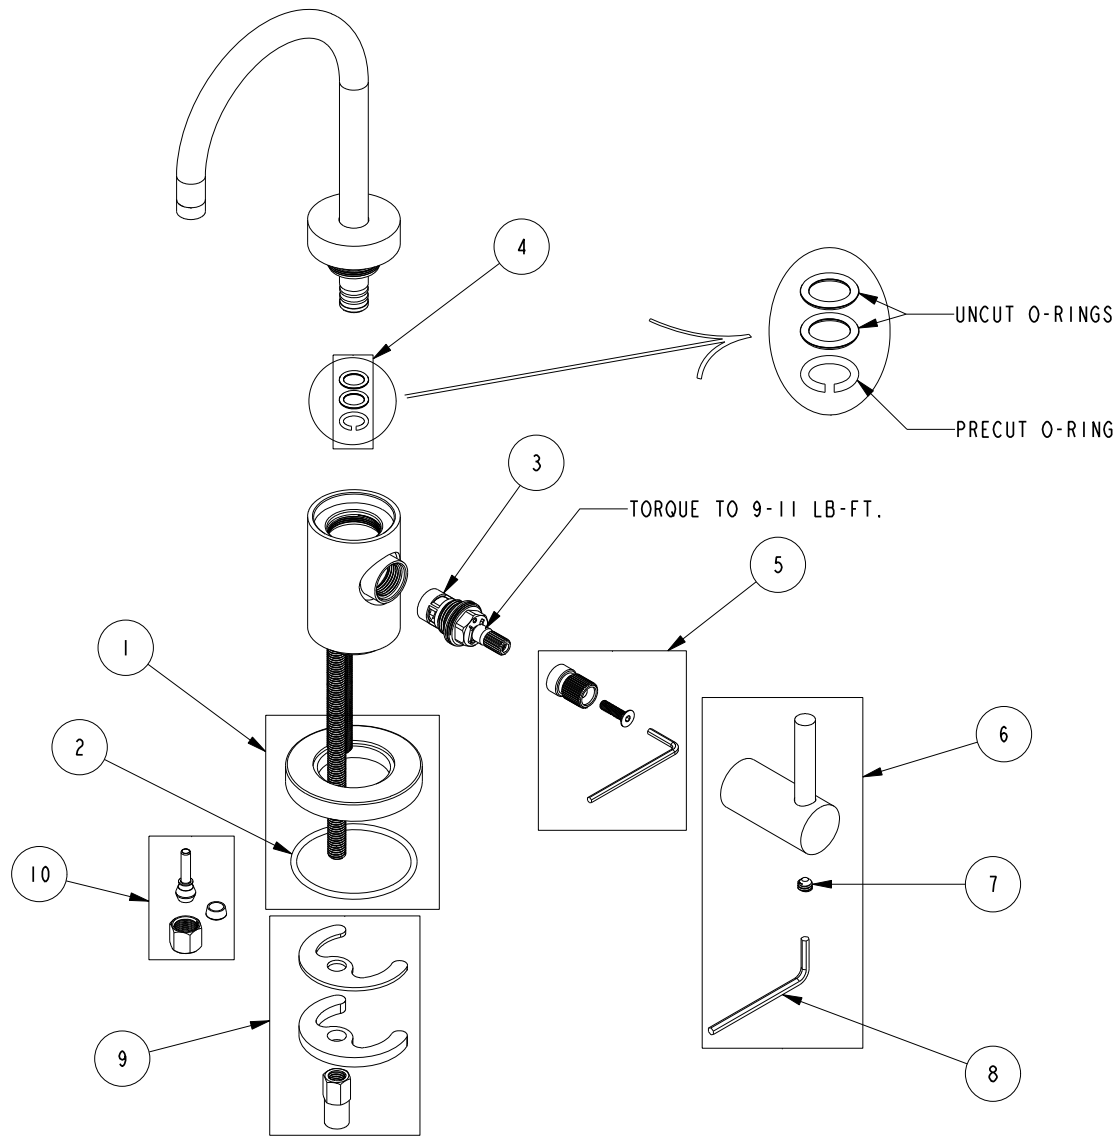

REPLACEMENT PARTS

ITEM	PT/ASSY	SPECIFY FINISH	DESCRIPTION
1	2-101	YES	SPOUT BASE RING ASM
2	91753		O-RING, # 2-136, EP, 50 DURO - GREY
3	1-134		CARTR 3/8 HOT 1/4 TR
4	10-310		WATER DISPENSER SPOUT O-RING KIT
5	10-306		CARTRIDGE STEM ADAPTER KIT
6	20-761	YES	HANDLE ASM
7	92017		SCRW, 1/4-20 X 3/16 SKT HD CUP PT SS
8	92422		HEX KEY, 1/8" ALLOY STEEL
9	1-491		SPOUT MOUNTING KIT
10	5-007		1/4 COMP KIT

COLD WATER DISPENSER
106C

REV R EN-5054 10/14/25

NEWPORT BRASS

t: 949.417.5207 | www.newportbrass.com