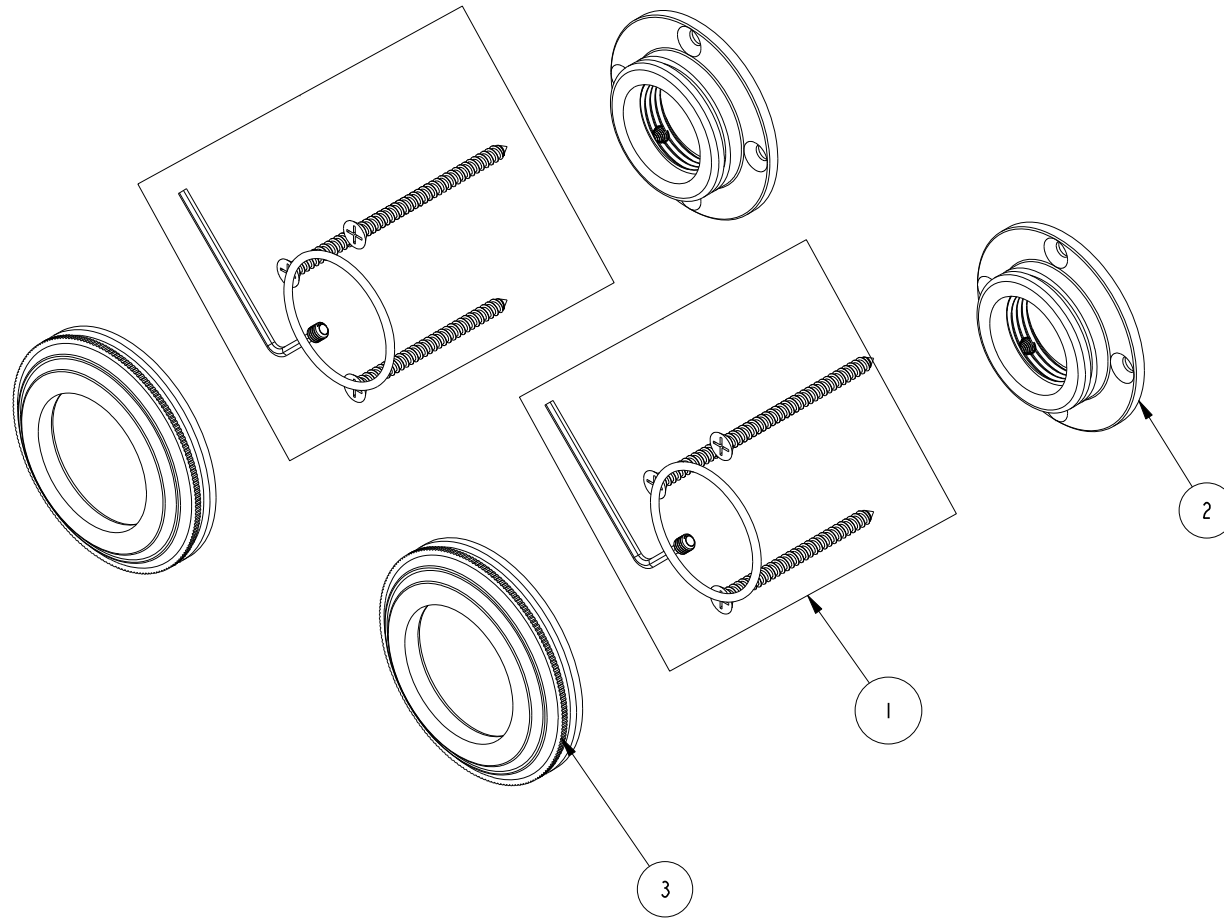

REPLACEMENT PARTS

ITEM	PT/ASSY	SPECIFY FINISH	DESCRIPTION
1	199X		GRAB BAR MOUNTING HARDWARE PACK
2	1995	YES	MOUNTING FLANGE
3	40676	YES	DECORATIVE RING

GRAB BAR ESCUTCHEON MOUNTING KIT
1600-2400

REV A EN-5019 06/11/25