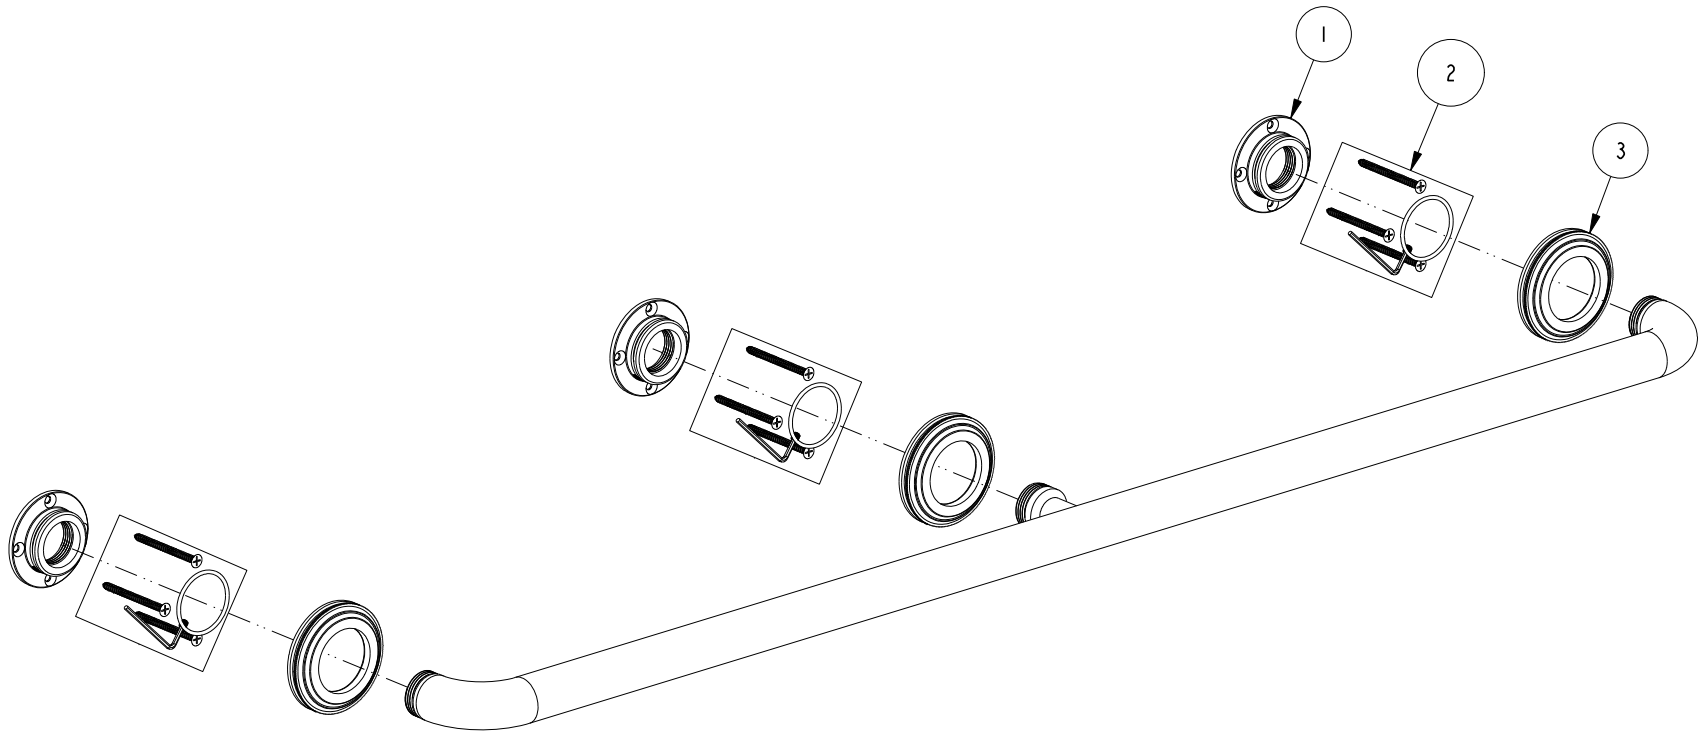

# REPLACEMENT PARTS

ITEM	PT/ASSY	SPECIFY FINISH	DESCRIPTION
1	1995	YES	MOUNTING FLANGE
2	199X		GRAB BAR MOUNTING HARDWARE PACK
3	40676	YES	DECORATIVE RING

42" GRAB BAR  
1600-3942

REV C EN-5030 06/25/25

**NEWPORT BRASS.**