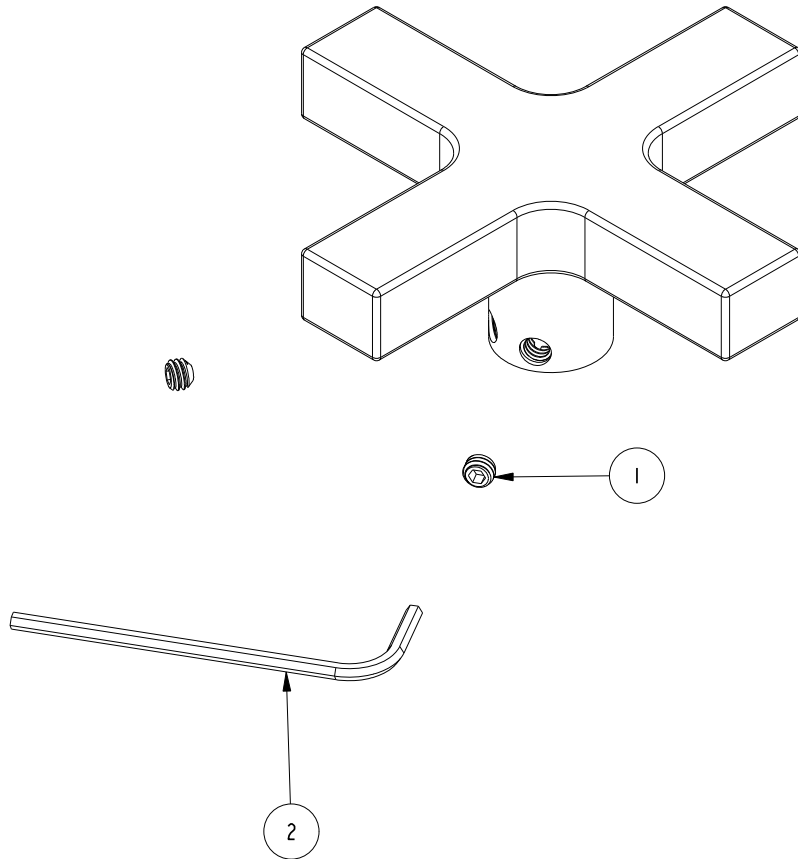

REPLACEMENT PARTS

ITEM	PT/ASSY	SPECIFY FINISH	DESCRIPTION
1	92000		SCREW 8 - 32 X 1/8 SS
2	10192		HEX KEY TOOL, #8 5/64

TANK LEVER
20-406

REV A EN-5035 06/27/25

NEWPORT BRASS.

t: 949.417.5207 | www.newportbrass.com