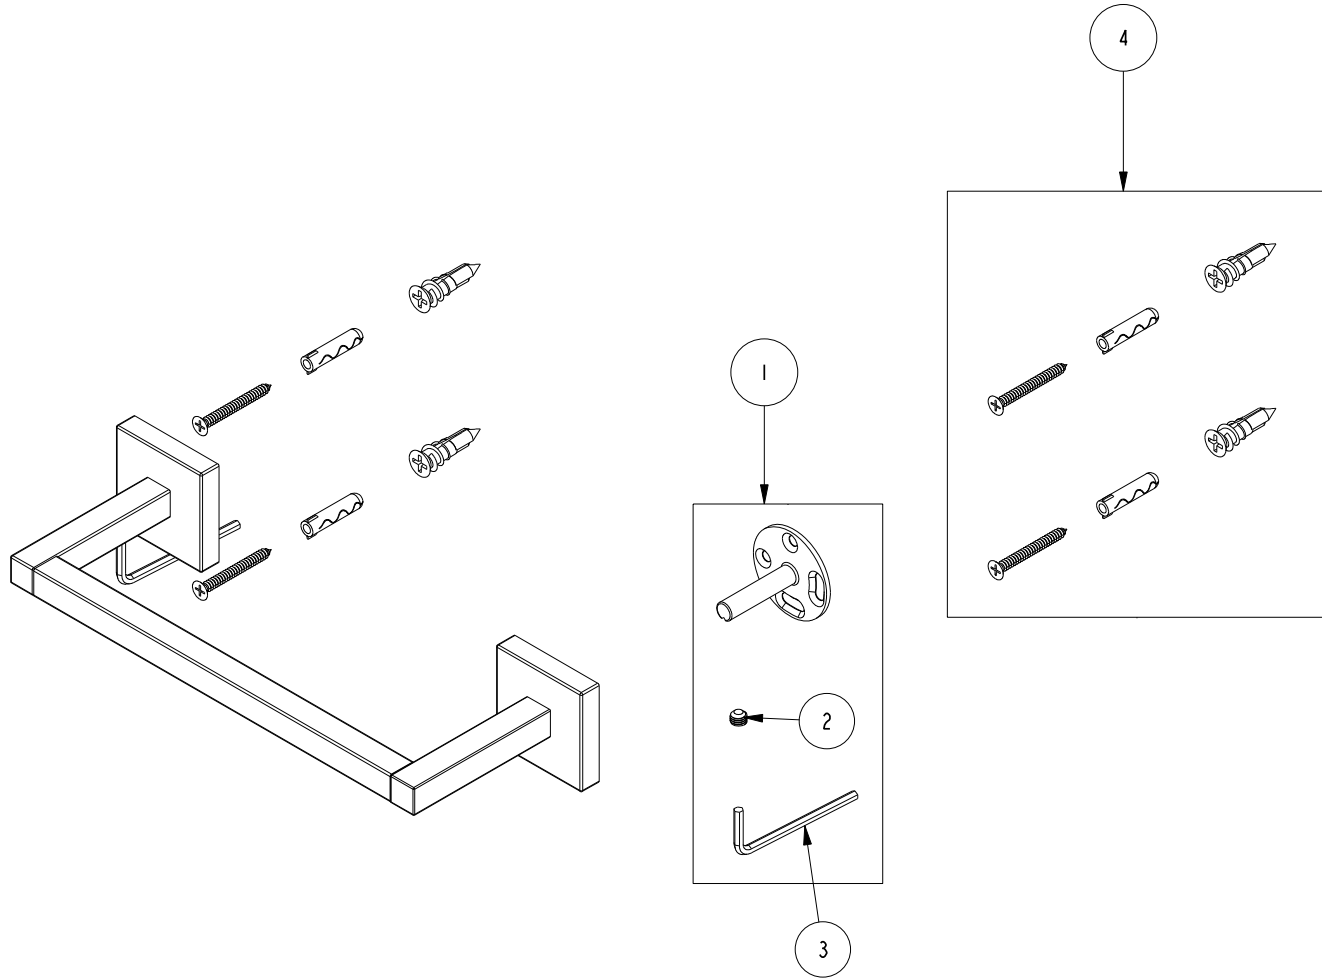

REPLACEMENT PARTS

ITEM	PT/ASSY	SPECIFY FINISH	DESCRIPTION
1	10-374		WALL MOUNT BRACKET ASM
2	92563		SCRW, 1/4-28 X 3/16 SKT HD CUP PT SS
3	92422		HEX KEY, 1/8" ALLOY STEEL
4	1-206		HARDWARE PACK

TOWEL BAR
2020-1200