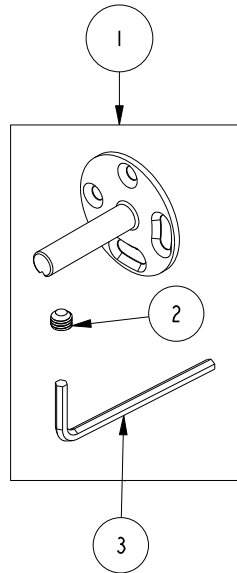

REPLACEMENT PARTS

ITEM	PT/ASSY	SPECIFY FINISH	DESCRIPTION
1	10-374		WALL MOUNT BRACKET ASM
2	92563		SCRW, 1/4-28 X 3/16 SKT HD CUP PT SS
3	92422		HEX KEY, 1/8" ALLOY STEEL
4	1-206		HARDWARE PACK

SINGLE ROBE HOOK
2020-1650