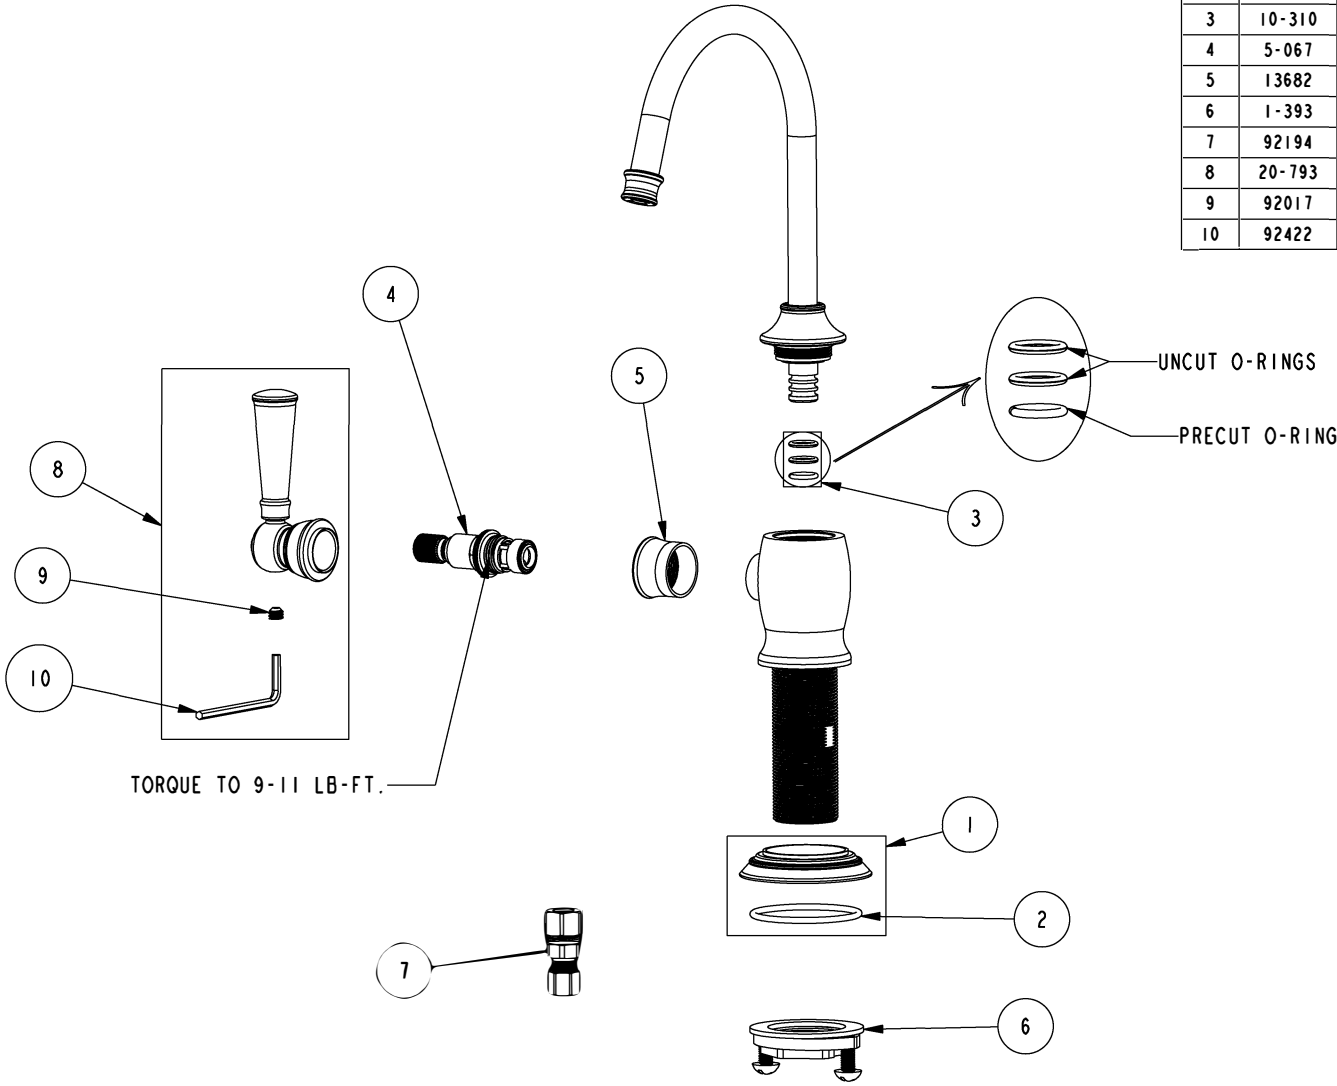

REPLACEMENT PARTS

ITEM	PT/ASSY	SPECIFY FINISH	DESCRIPTION
1	20-792	YES	ESCUTCHEON ASM
2	91762		O-RING, #2-132, EP, 50 DURO - GREY
3	10-310		WATER DISPENSER SPOUT O-RING KIT
4	5-067		3/8 SELF CLOSING CART. ASM.
5	13682	YES	BONNET
6	1-393		1-1/8 18 UNEF MOUNTING KIT
7	92194		COUPLING, 3/8" X 1/4"
8	20-793	YES	HANDLE LEVER ASM
9	92017		SCRW, 1/4-20 X 3/16 SKT HD CUP PT SS
10	92422		HEX KEY, 1/8' ALLOY STEEL

HOT WATER DISPENSER
2470-5613

REV T EN-4714 03/13/24

NEWPORT BRASS.

t: 949.417.5207 | www.newportbrass.com